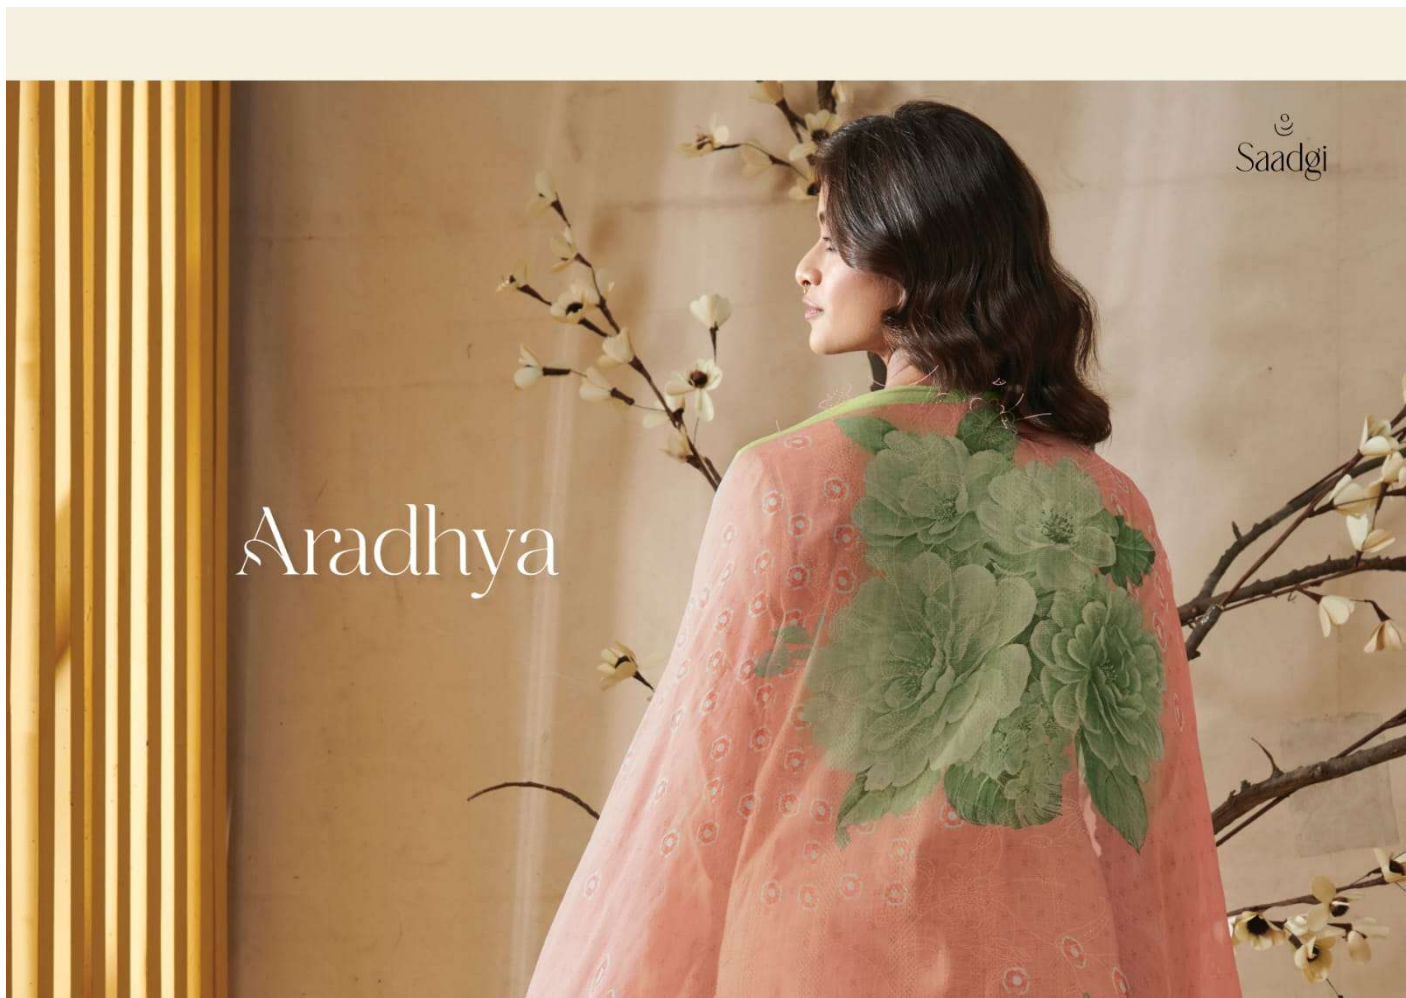

836 Aradhya

Saadgi

Aradhya