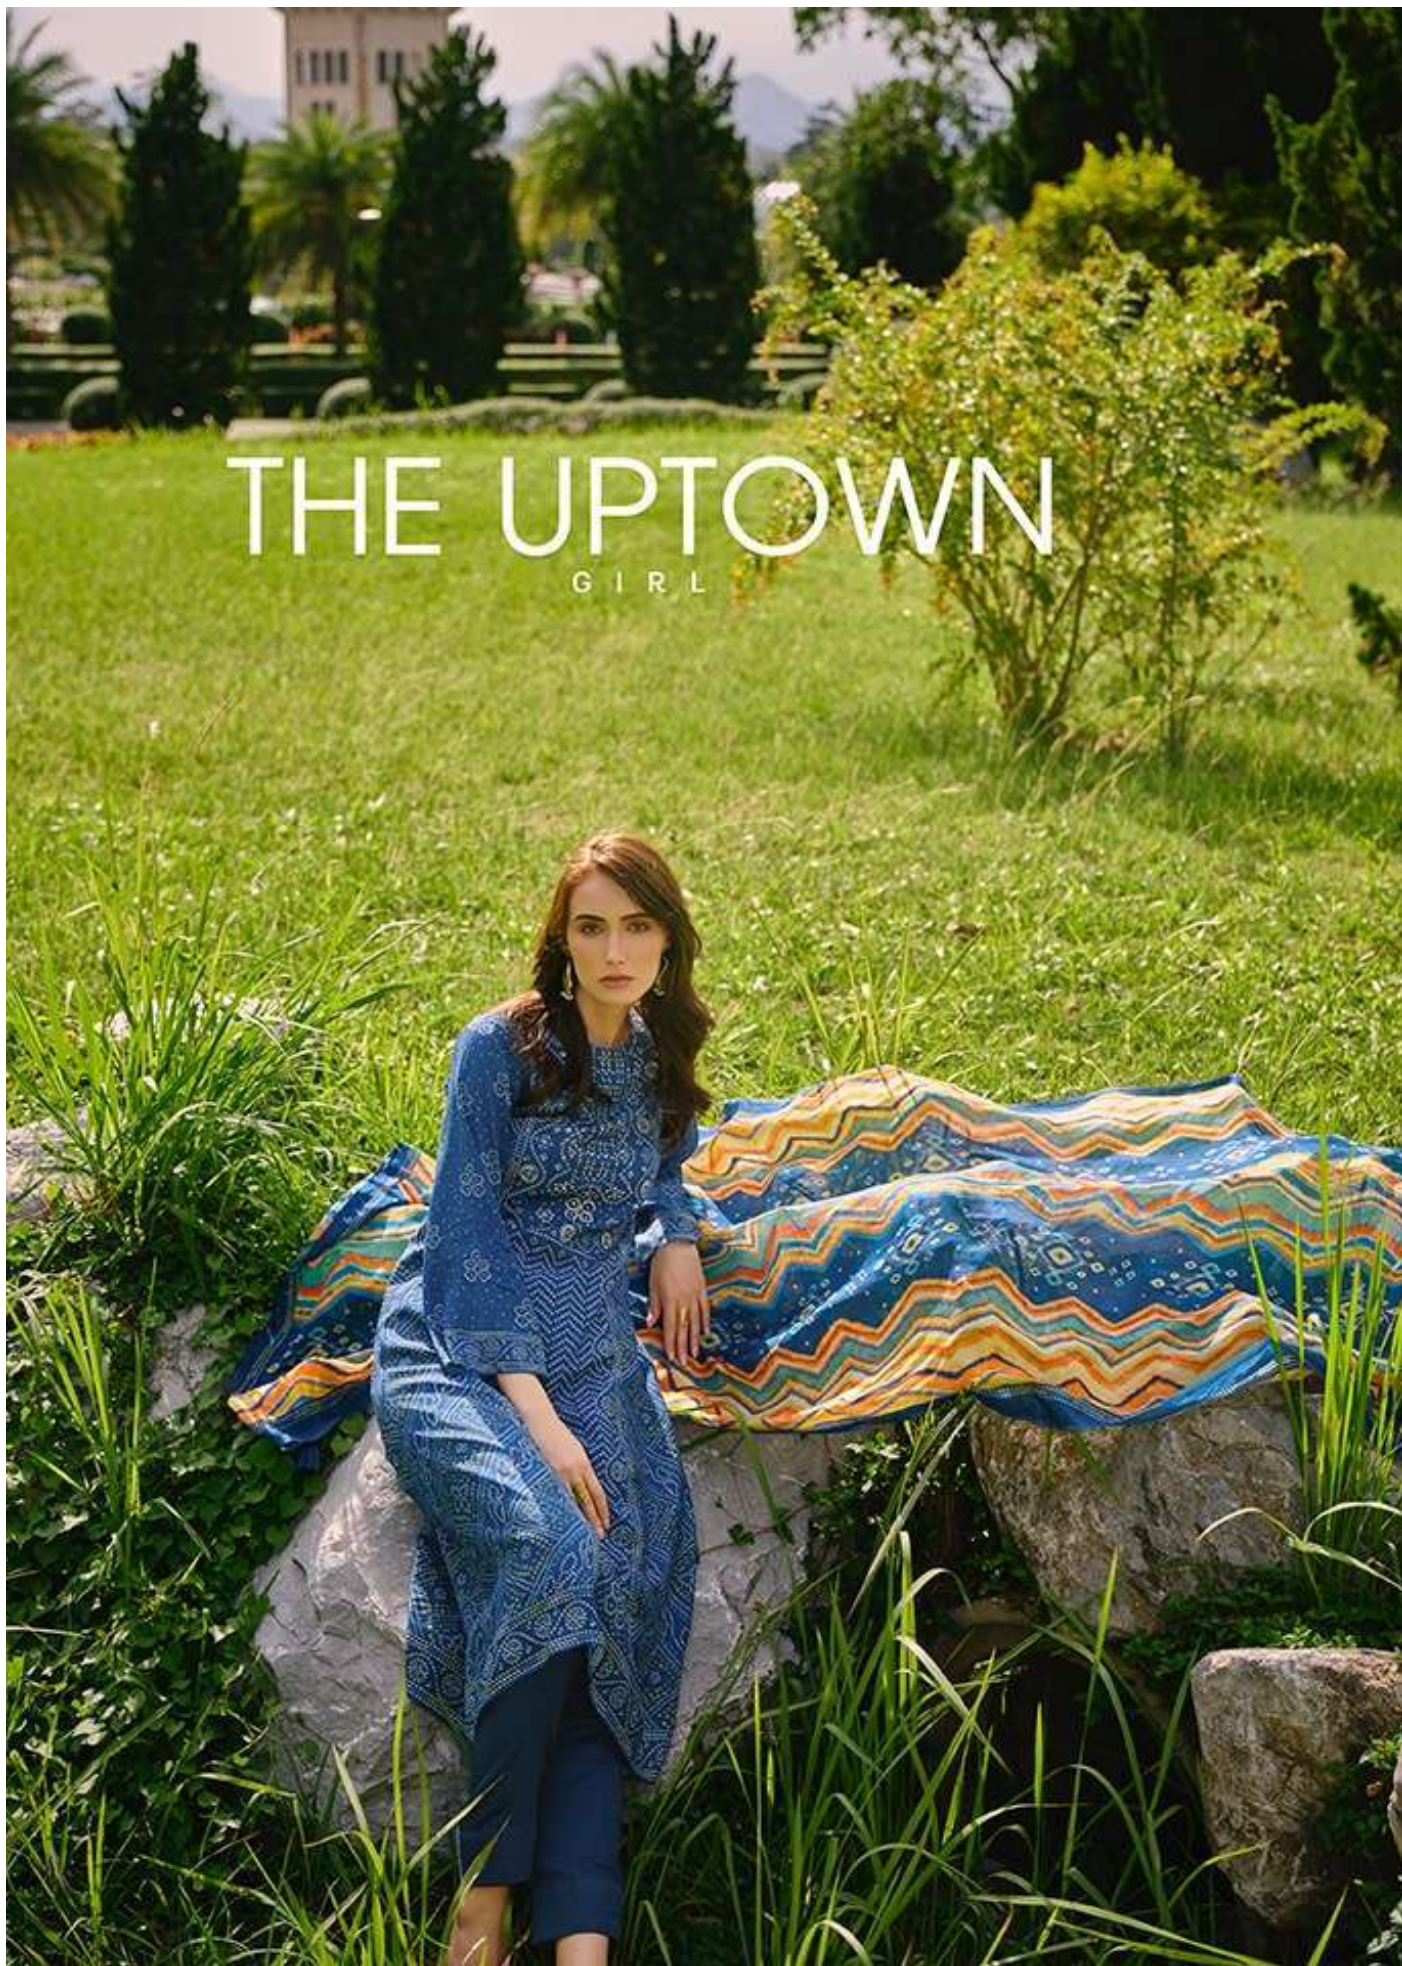

THE UPTOWN GIRL