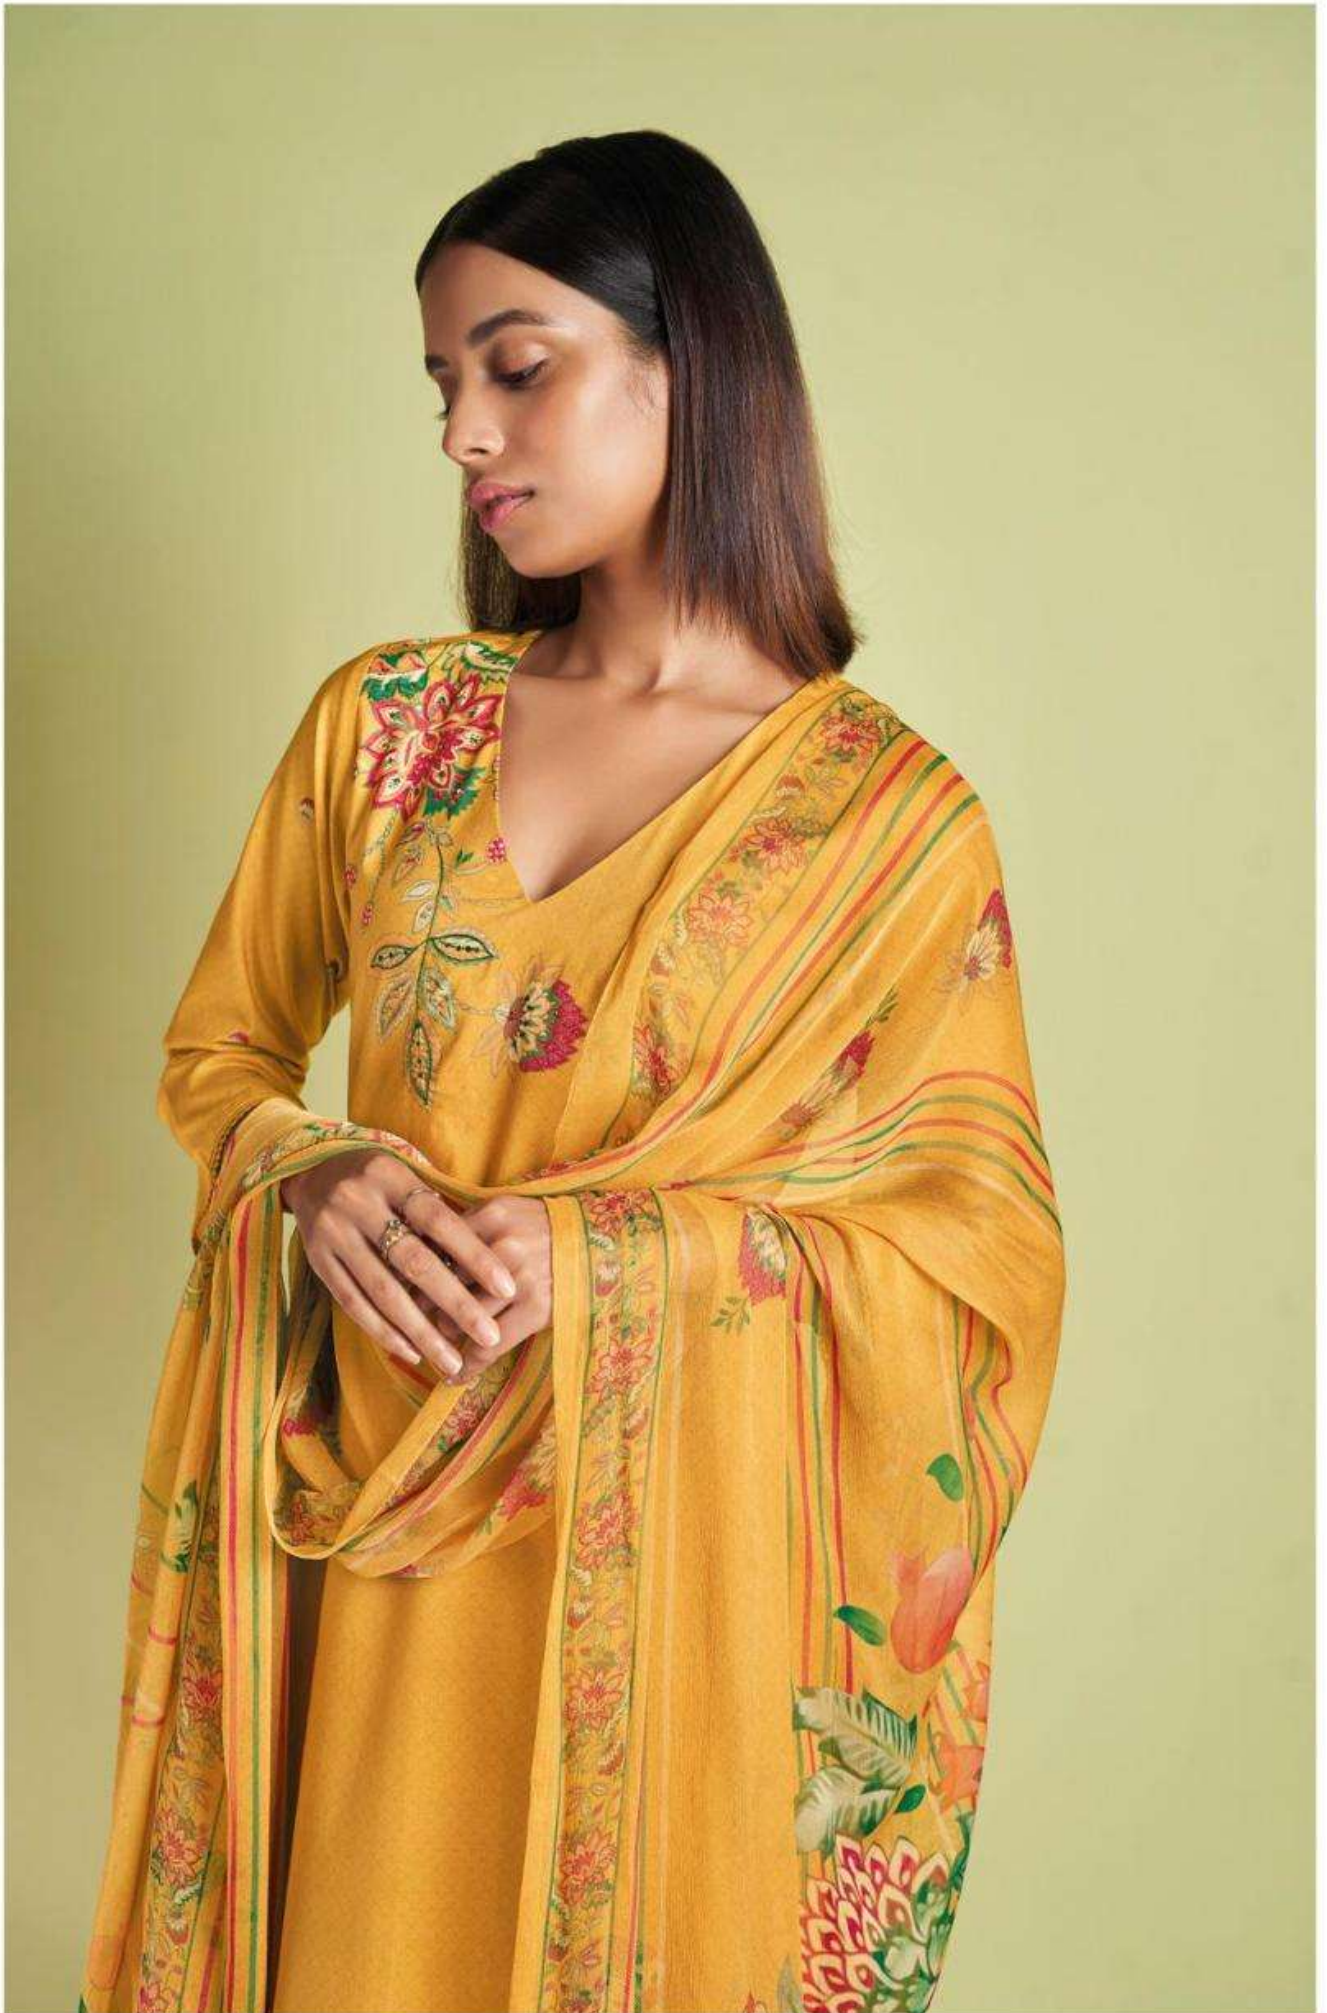

Ganga®  
Louise  
S1874

S1874-A

S1874-B

S1874-C

S1874-D

Ganga®  
Louise  
S1874- A/B/C/D

S1874-C

PRODUCT NAME	<b>LOUISE</b>
D.NO.	S1874
DESCRIPTION	<b>TOP</b> PREMIUM COTTON PRINTED WITH HANDWORK AND COTTON LACE  <b>BOTTOM</b> PREMIUM COTTON SOLID COLOUR  <b>DUPATTA</b> PURE CHIFFON PRINTED
HSN CODE	<b>520851</b>
WHOLESALE PRICE	<b>1615/- EACH+GST(EXTRA)</b>

S1874-C

S1874-D

S1874-B

S1874-A