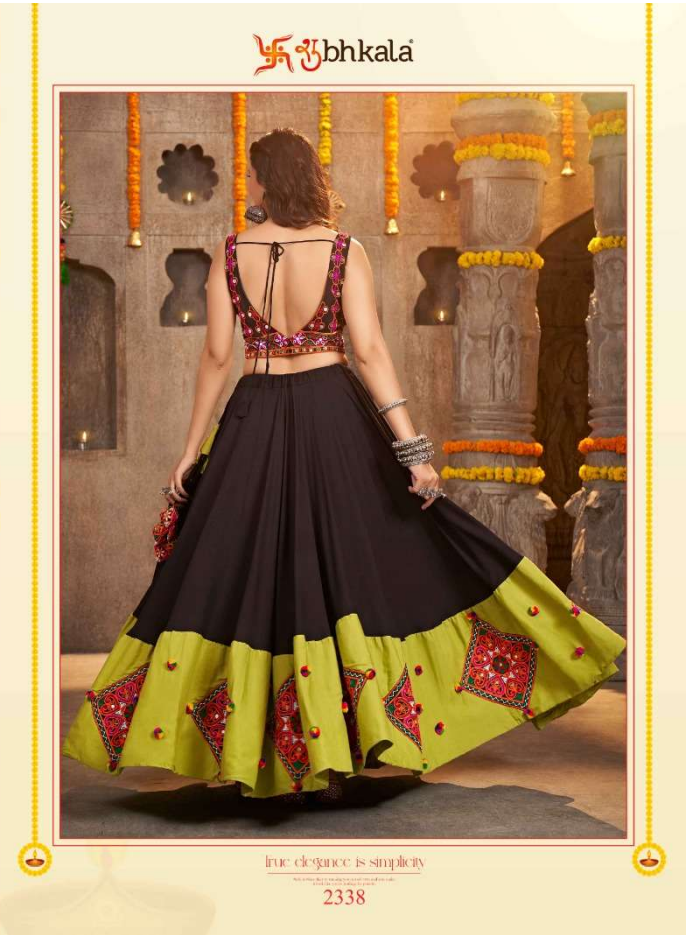

True elegance is simplicity

2338