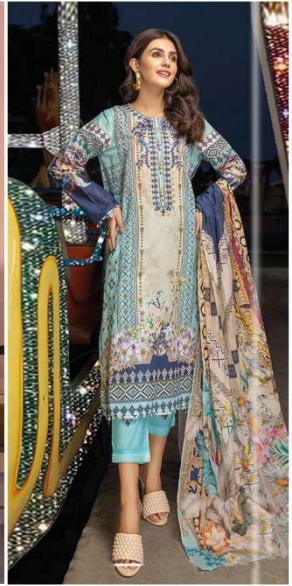

Vintage

VOL-11

shraddha
DESIGNER

CODE || 1101

Vintage
VOL-11

CODE || 1101

CODE || 1102

CODE || 1103

CODE || 1104

CODE || 1102

CODE || 1103

CODE || 1104

Vintage

VOL-11

shraddha
DESIGNER

Vintage
CODE # 1101
LAWN DUPETTA