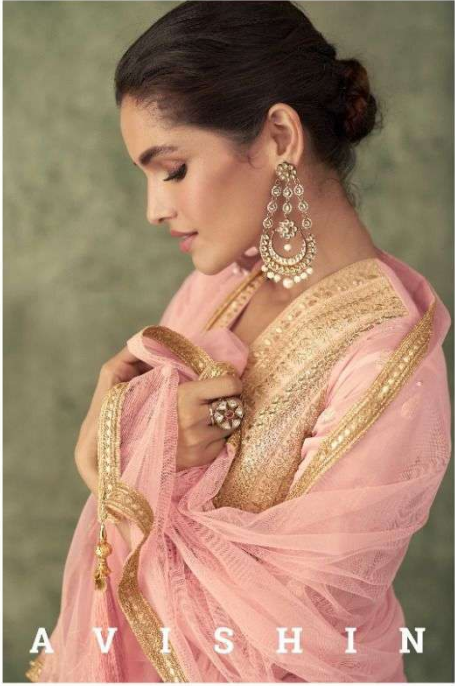

SAYURI®
Designer

SHINE

R A V I S H I N G

SAYURI[®]
Designer

| 5254 |

SAYURI®
Designer

M A J E S T I C

| 5254 |