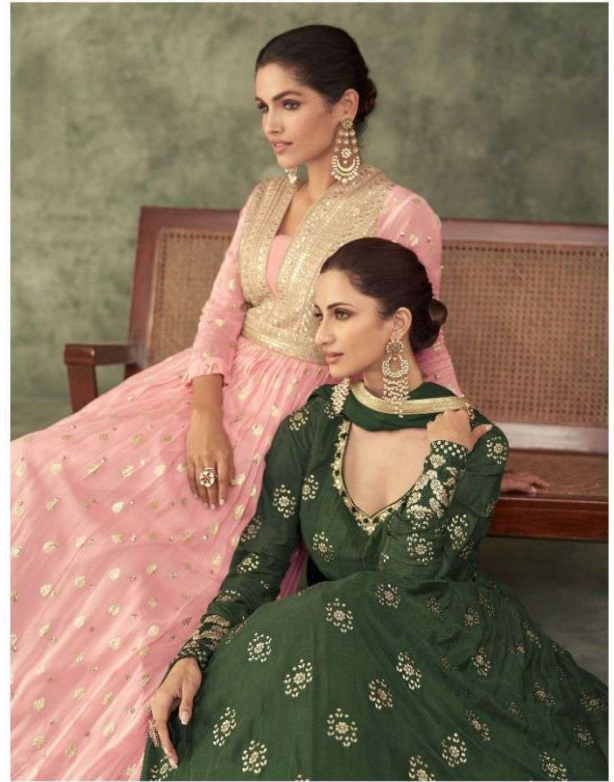

CREATING
New Style &
Design Everyday

G L I T T E R I N G G

SAYURI®
Designer