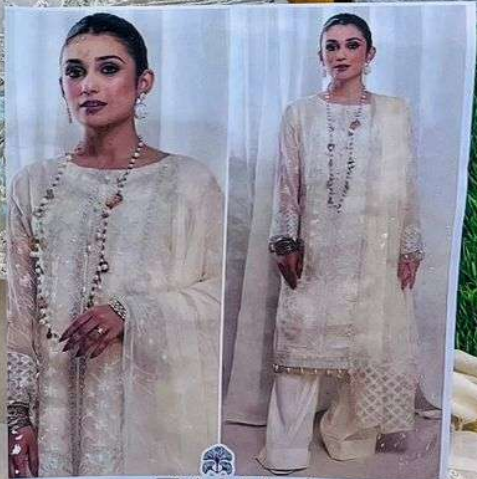

ZAHA
AFREEN-1

AFREEN-1 ZAHHA D.No.10142
TOP: Peach Georgette with Embroidery BOTTOM-INNER: (with) cartoon with Sery

AFREEN-1 ZAHA ID No. 10141

TOP

Faux Georgette with Embroidery

BOTTOM-INNER

Dull sarkoo

admin s

mbro

AFREEN-1 ZN
TOP Faux Georgette with Embroidery BOTTOM-INNI

AFREEN-1 ZAHA D.No.10140
TOP Faux Georgette with Embroidery BOTTOM-INNER Dull santoc Nazman with Embroidery

AFREEN-1 ZAHA D.No
TOP Faux Georgette with Embroidery
BOTTOM-INNER Dull santoon

ZAHA
AFREEN-1

AFREEN-1 ZAHA

D.No.10141

TOP Faux Georgette with Embroidery

BOTTOM-INNER Dull santoon

DUPATTA Nazmin with Embroidery

AFREEN-1 **ZAHA**

TOP Faux Georgette with Embroidery

BOTTOM-INNER Dull santoon

D.No.10140

DUPATTA Nazmin with Embroidery

**ZAHA**

AFREEN-1

TOP
Faux Georgette
with Embroidery

BOTTOM-INNER
Dull santoon

DUPATTA
Nazmin with
Embroidery