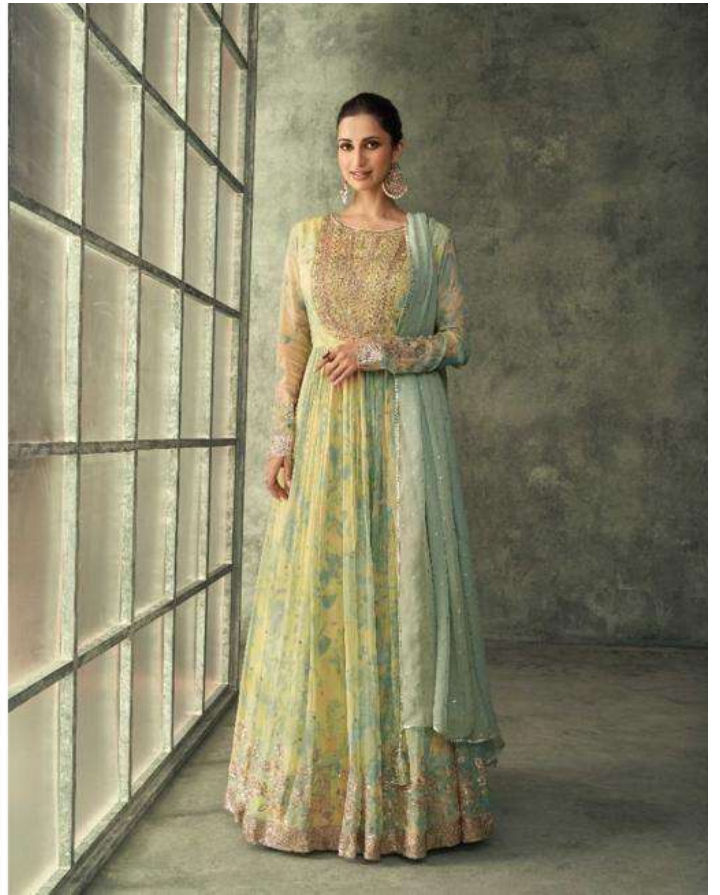

SAYURI®
Designer

D NO: 5251