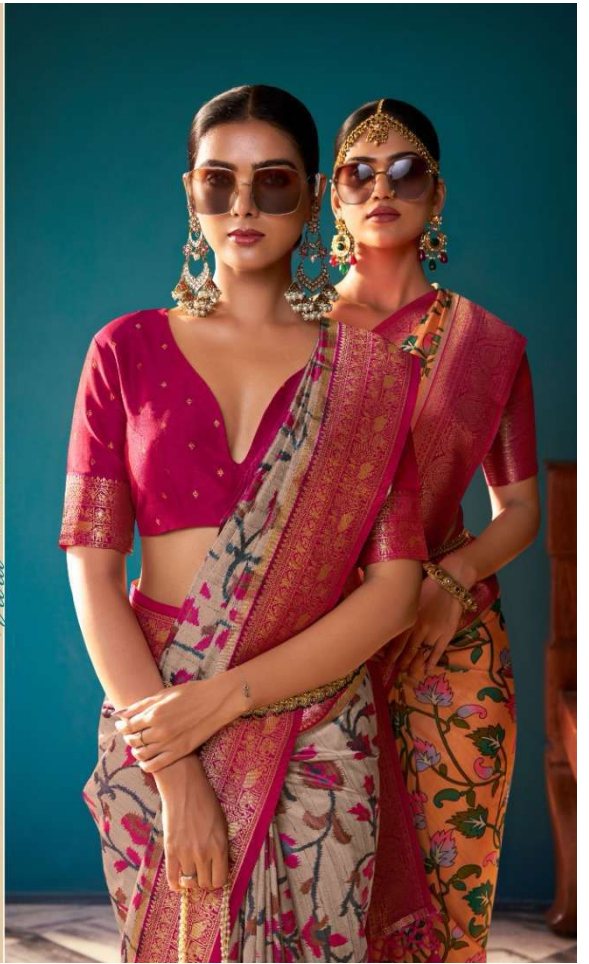

By the Fauna
AS THE FAUNA