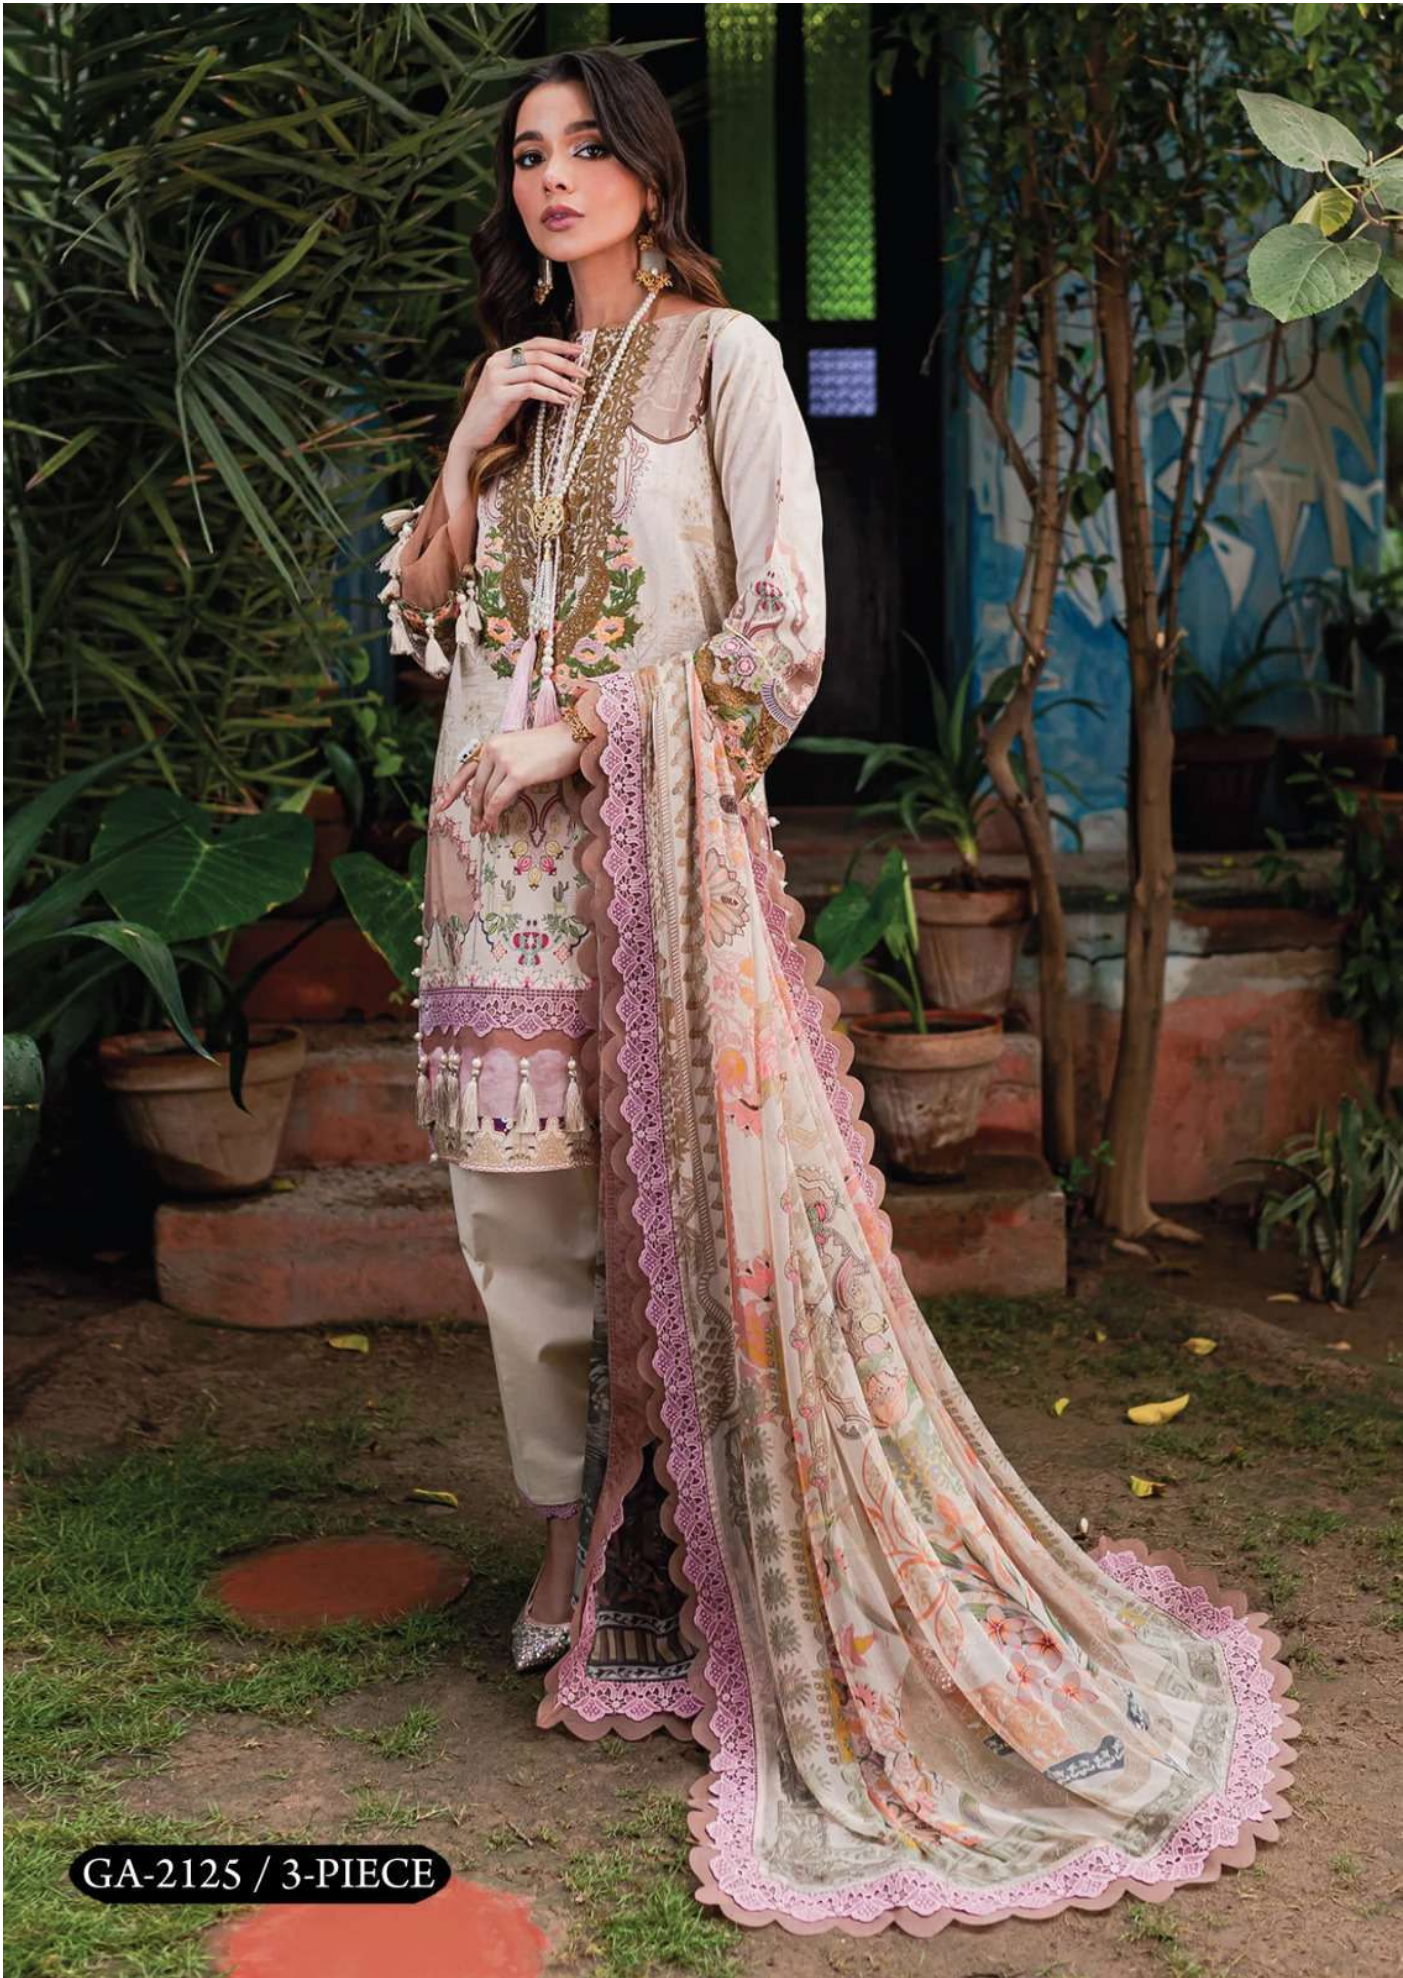

GA-2121 / 3-PIECE

GA-2120 / 3-PIECE

GA-2123 / 3-PIECE

GA-2122 / 3-PIECE

GA-2124 / 3-PIECE

GA-2125 / 3-PIECE

TOP:- LINEN COTTON DIGITAL PRINT (2.50) MTR  
DUPATTA:- PURE MAL MAL COTTON (2.25) MTR  
BOTTOM:- PURE LINEN COTTON (2.00) MTR

GA-2125

**Gull Ahmed** ORIGINAL LAWN  
LAWN COLLECTION

نورین  
**Noorain**  
LINEN COTTON DIGITAL PRINT

TOP:- LINEN COTTON DIGITAL PRINT (2.50) MTR  
DUPATTA:- PURE MAL MAL COTTON (2.25) MTR  
BOTTOM:- PURE LINEN COTTON (2.00) MTR