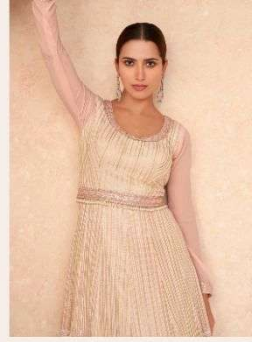

SAYURI  
Designer

MARIYAH

SAYURI  
Designer

5236

5237

5238

  
SAYURI<sup>®</sup>  
Designer  
MARIYAH

SAYURI<sup>®</sup>  
Designer

5236

SAYURI®  
Designer

5236

CREATE AN AURA OF SHEER VIBRANCY

SAYURI<sup>®</sup>  
—Designer

SAYURI<sup>®</sup>  
Designer

MARIYAH

SAYURI<sup>®</sup>  
—Designer—