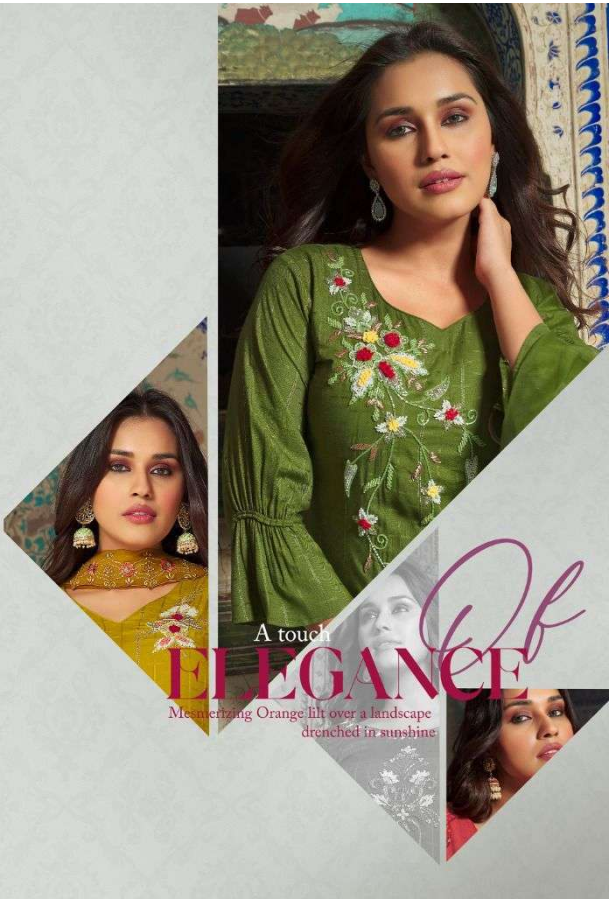

celebrate
your

D.NO.12503

LILY & LALI

Collection of 2019

Glamour Style

There is in true beauty, as in courage, something which narrow souls cannot dare to admire.

LILY & LALI
DAILY WEAR
AMBROSIO FIONA

Side sophisticated

Tradition is forever with us. Combining with elegance and grace.
Explore real beauty by wearing our apparels on you.

D.NO.12505

sophisticated
Side

D.NO.12506

LILY & LALI
BY
Sonia

Fresh femininity A signature style statement for the woman who prefers the eclectic, be unique, be yourself.

SIZES

M, L, XL, XXL, 3XL

NOTE - POCKET INSIDE THE PANT

LILY & LALI[®]
GULS PRIDE
A PRODUCT OF **fiona** GROUP

**METRO
FUSION**

LILY & LALI
DOLBY PRIDE
ambassador *fiyona*

*Fresh
femininity*
A premium style creates
the woman who prefers
the elegant, the unique
be yourself.