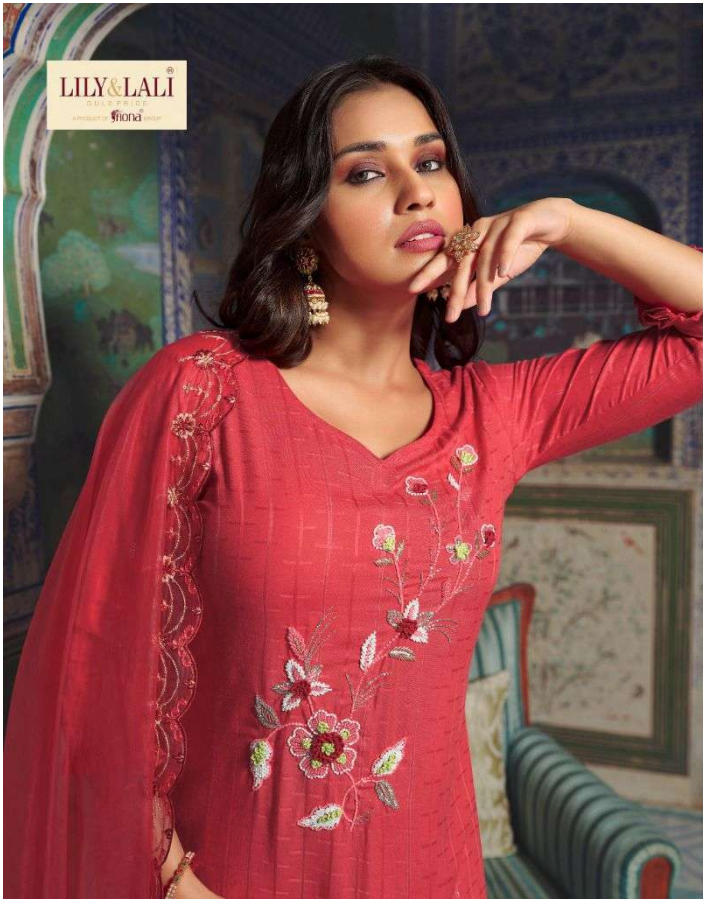

LILY & LALI
DOLBY PRIDE
ambassador *fiyona*