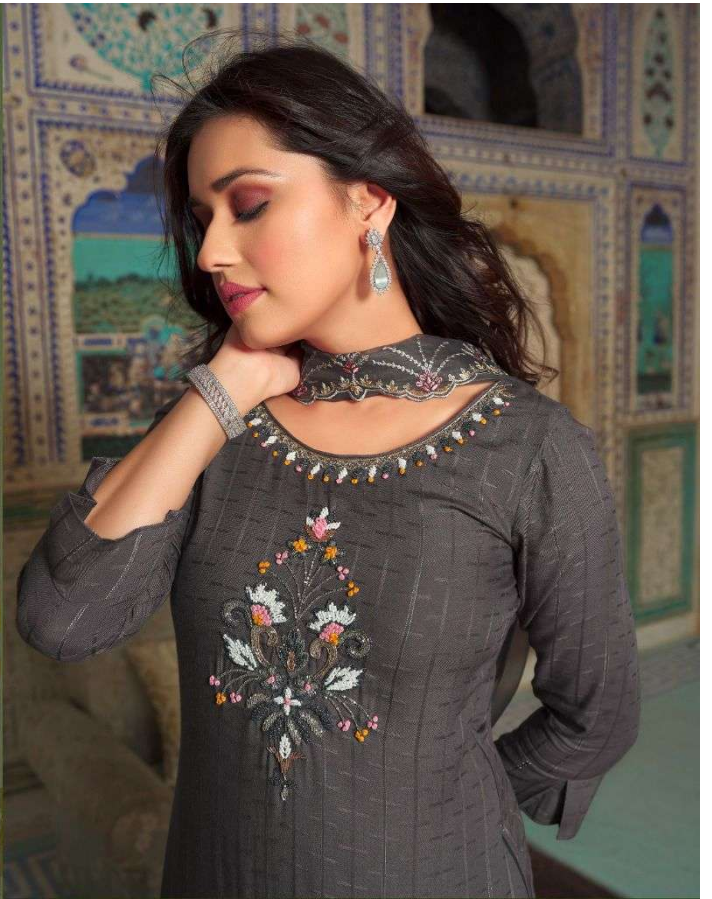

celebrate
your

D.NO.12503

LILY & LALI

Collection of 2019

Glamour Style

There is in true beauty, as in courage, something which narrow souls cannot dare to admire.

LILY & LALI
DAILY WEAR
AMBROSIO FIONA

Side sophisticated

Tradition is forever with us. Combining with elegance and grace.
Explore real beauty by wearing our apparels on you.

D.NO.12505

sophisticated
Side

D.NO.12506

LILY & LALI
BY
Sonia

Fresh femininity A signature style statement for the woman who prefers the eclectic, be unique, be yourself.

SIZES

M, L, XL, XXL, 3XL

NOTE - POCKET INSIDE THE PANT

LILY & LALI[®]
GULS PRIDE
A PRODUCT OF **fiona** GROUP

**METRO
FUSION**

LILY & LALI
DOLBY PRIDE
ambassador *fiyona*

*Fresh
femininity*
A premium style creates
the woman who prefers
the elegant, the unique
be yourself.