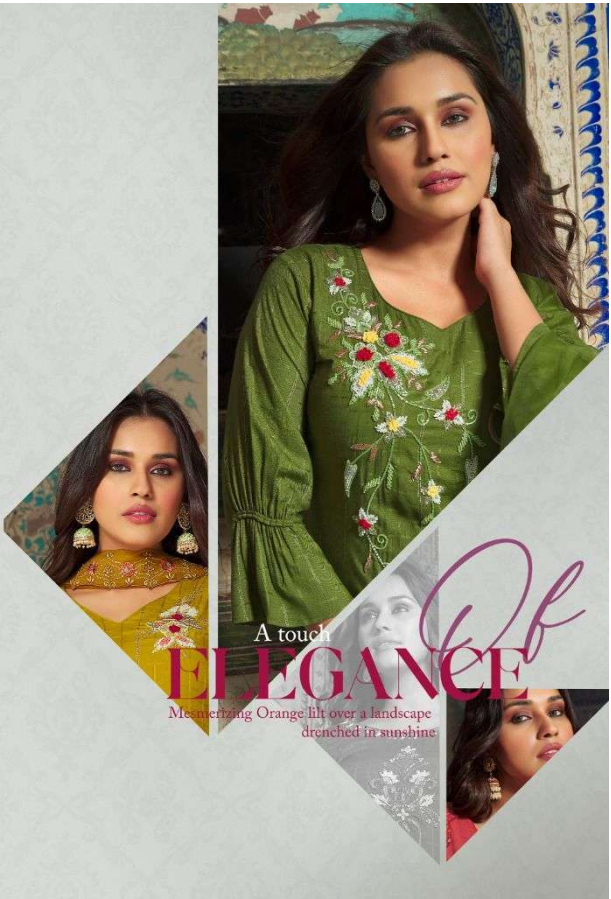

Tradition is forever with us. Combining with elegance and grace.
Explore real beauty by wearing our sapes on you.

D.NO.12505

LILY & LALI
BY LALITA
fionda

sophisticated
Side

D.NO.12506

The more you know with us, the more you will love us.
Explore our variety with grace and elegance.
Explore our variety by copying our register on the back.

Fresh femininity A signature style statement for the woman who prefers the eclectic, be unique, be yourself.

LILY & LALI
CLASSY PALETTE
PRODUCTS BY fiona

D.NO.12501

D.NO.12502

D.NO.12503

D.NO.12504

D.NO.12505