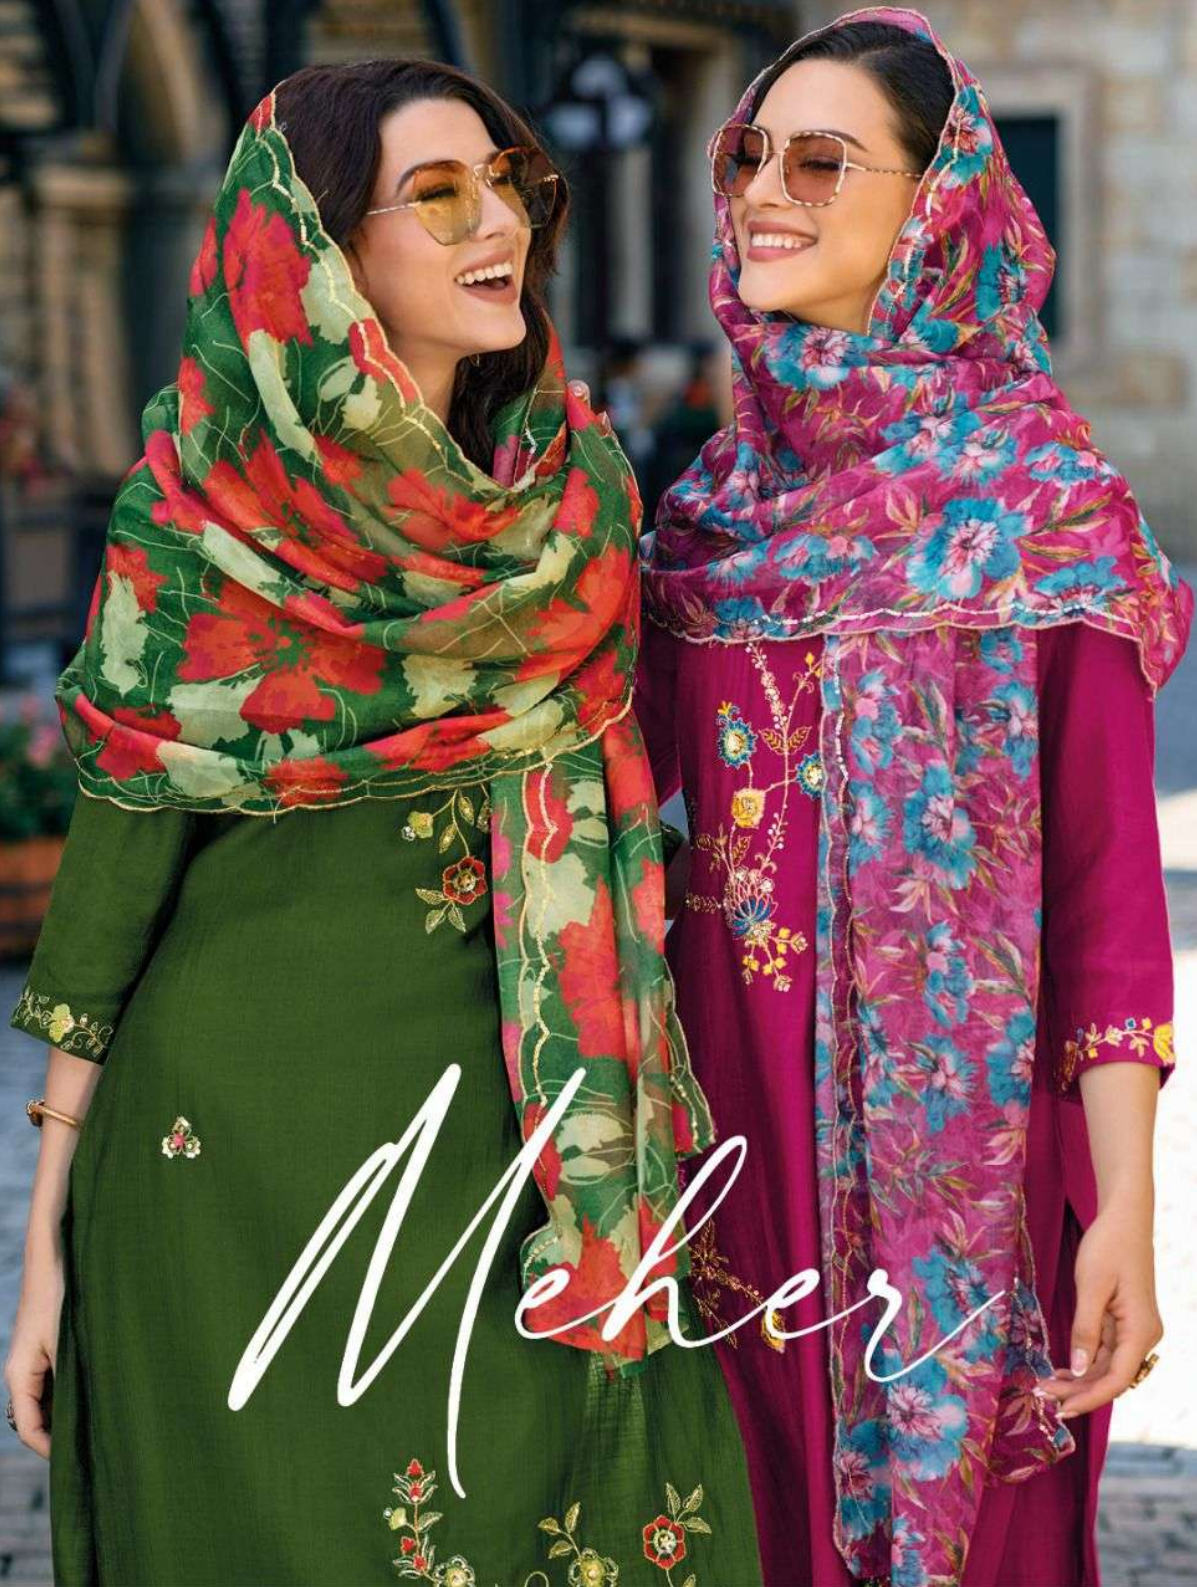

ELEVATE YOUR STYLE
ELEVATE YOUR LIFE

LADY LEELA
LADY LEELA

Meher