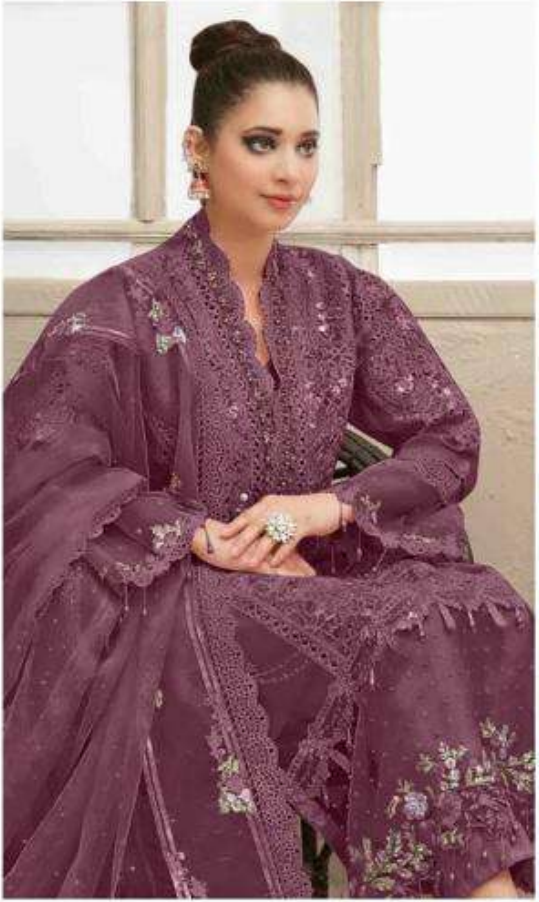

ALK®

AL KHUSHBU®

Tawakkal Vol-5
COLOURS

ALK D.No.3028-R

TOP

Butterfly net with
Heavy Embroidery

BOTTOM-INNER

Santoon

DUPATTA

Butterfly Net
Heavy Embroidery