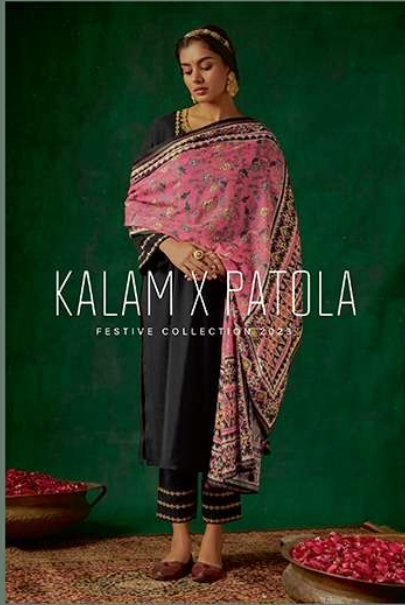

KIMORA'S  
*Sohmi*

# KALAM X PATOLA

FESTIVE COLLECTION 2023

Sohni

S0007

KHOSLA  
Sohni

Sohmi

S0008

KIMONA  
Sohni

KALAM X PATOLA  
FESTIVE COLLECTION 2023

KIMORA'S  
**Sohmi**

# KALAM X PATOLA

FESTIVE COLLECTION 2023

**: TOP :**

Modale cotton with embroidery on neckline and sleeves

**: DUPATTA :**

Mul cotton with digital print and tassels

**: BOTTOM :**

Modale cotton with embroidery