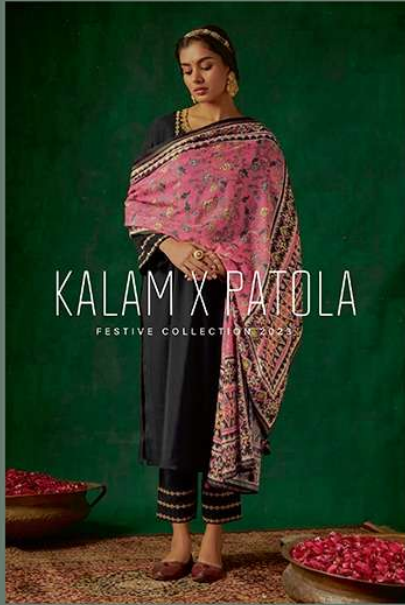

KIMORA'S  
*Sohmi*

# KALAM X PATOLA

FESTIVE COLLECTION 2023

Sohni

S0007

KHOSLA  
Sohni

KALAM X PATOLA

FESTIVE COLLECTION 2023

Sohmi

S0008

KIMONA  
Sohni

KALAM X PATOLA  
FESTIVE COLLECTION 2023

KIMORA'S  
**Sohmi**

# KALAM X PATOLA

FESTIVE COLLECTION 2023

**: TOP :**

Modale cotton with embroidery on neckline and sleeves

**: DUPATTA :**

Mul cotton with digital print and tassels

**: BOTTOM :**

Modale cotton with embroidery