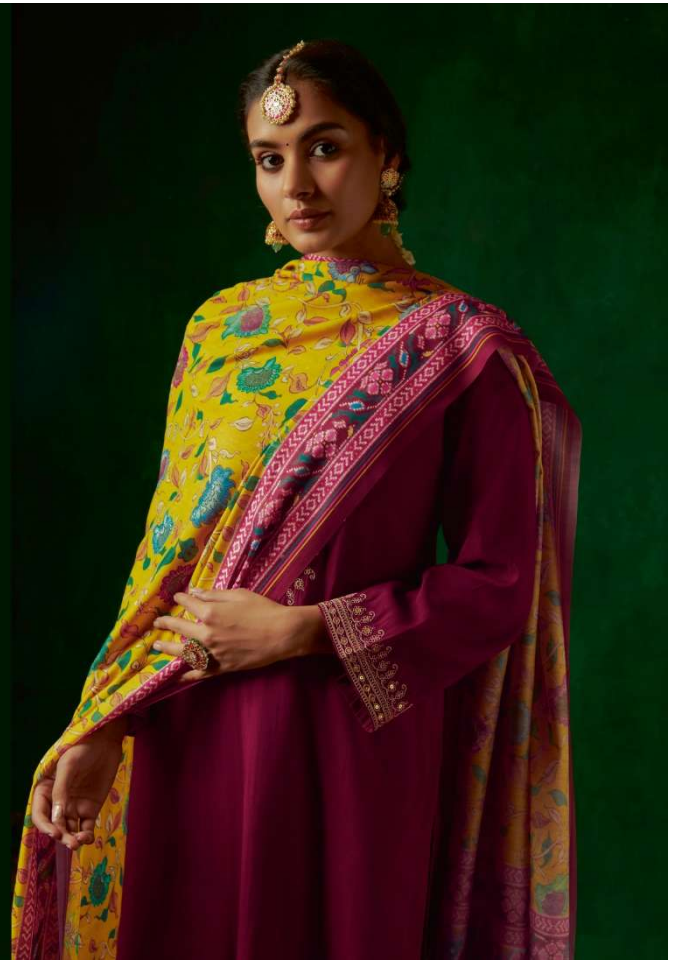

KIMORA'S
Sohmi

KALAM X PATOLA

FESTIVE COLLECTION 2023

: TOP :

Modale cotton with embroidery on neckline and sleeves

: DUPATTA :

Mul cotton with digital print and tassels

: BOTTOM :

Modale cotton with embroidery

.. DESIGN NO ..

S0001 TO S0008

KIMORA'S
Sohmi

kimora®

www.kimora.in