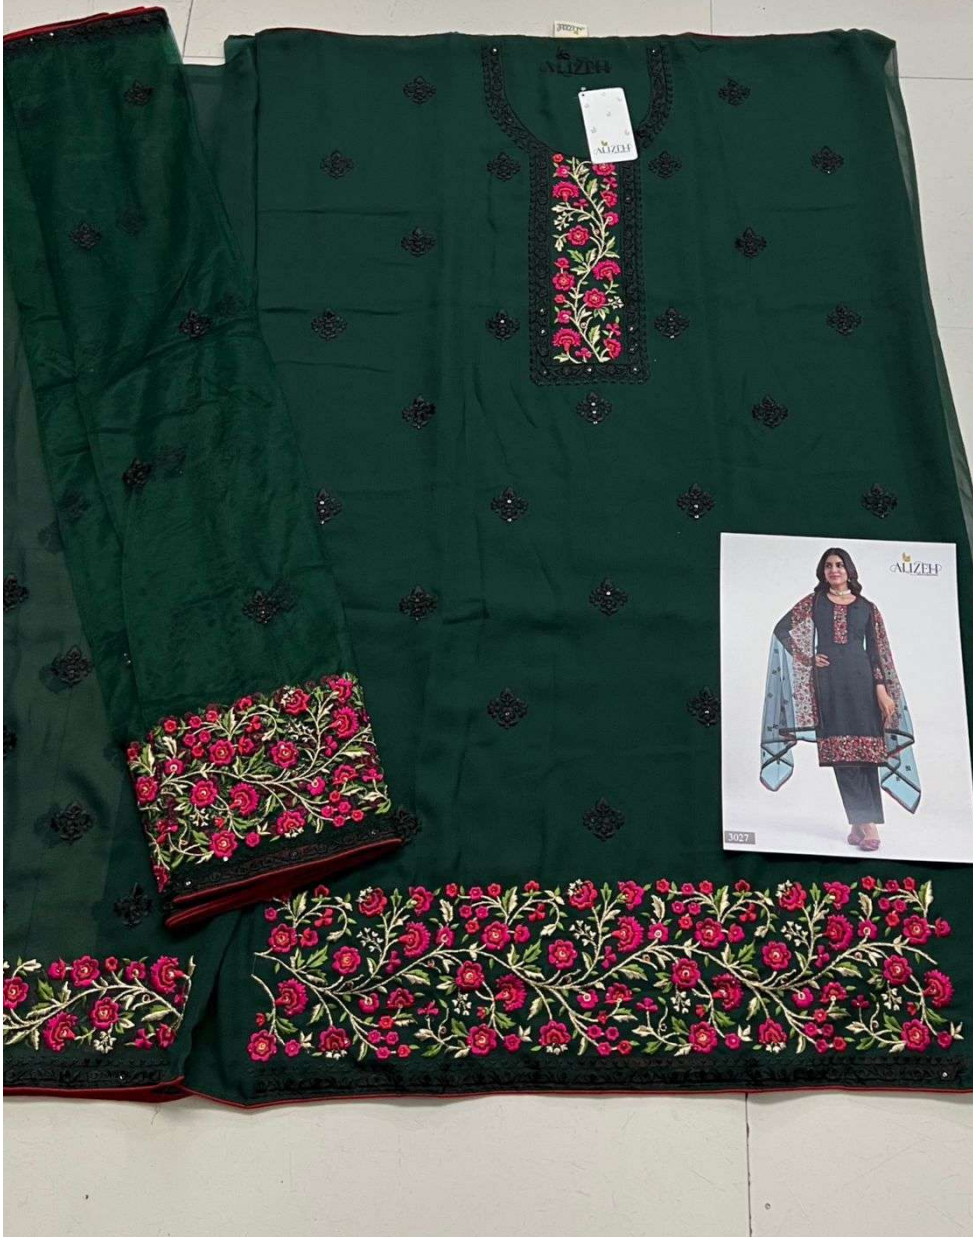

ALIZEH 3027