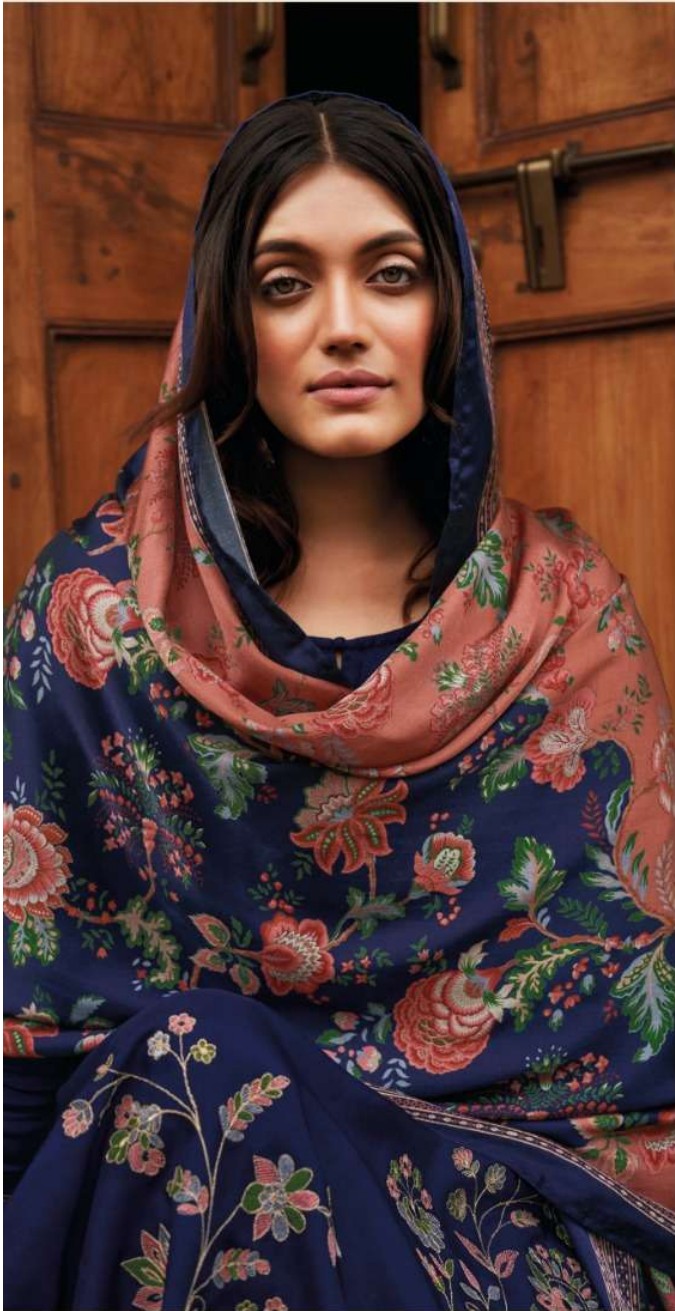

Reyna®  
**AYAN**

Reyna®

CATALOGUE NAME	DESCRIPTION	DESIGN NO.	PRICE
<p><b>AYAN</b></p>	<p><b>TOP</b></p> <p>PURE BEMBERG RUSSIAN SILK DYED WITH EMBROIDERY AND DIGITAL PRINT BORDER ON DAAMAN AND SLEEVES AND EXTRA SLEEVES</p>	1011	1845/-
		1012	1845/-
		1013	1845/-
	<p><b>BOTTOM</b></p> <p>JAM SATIN DYED</p>	1014	1845/-
	<p><b>DUPATTA</b></p> <p>BEMBERG GAJJI SILK DIGITAL PRINT WITH TASSELS</p>	1015	1845/-
		1016	1845/-