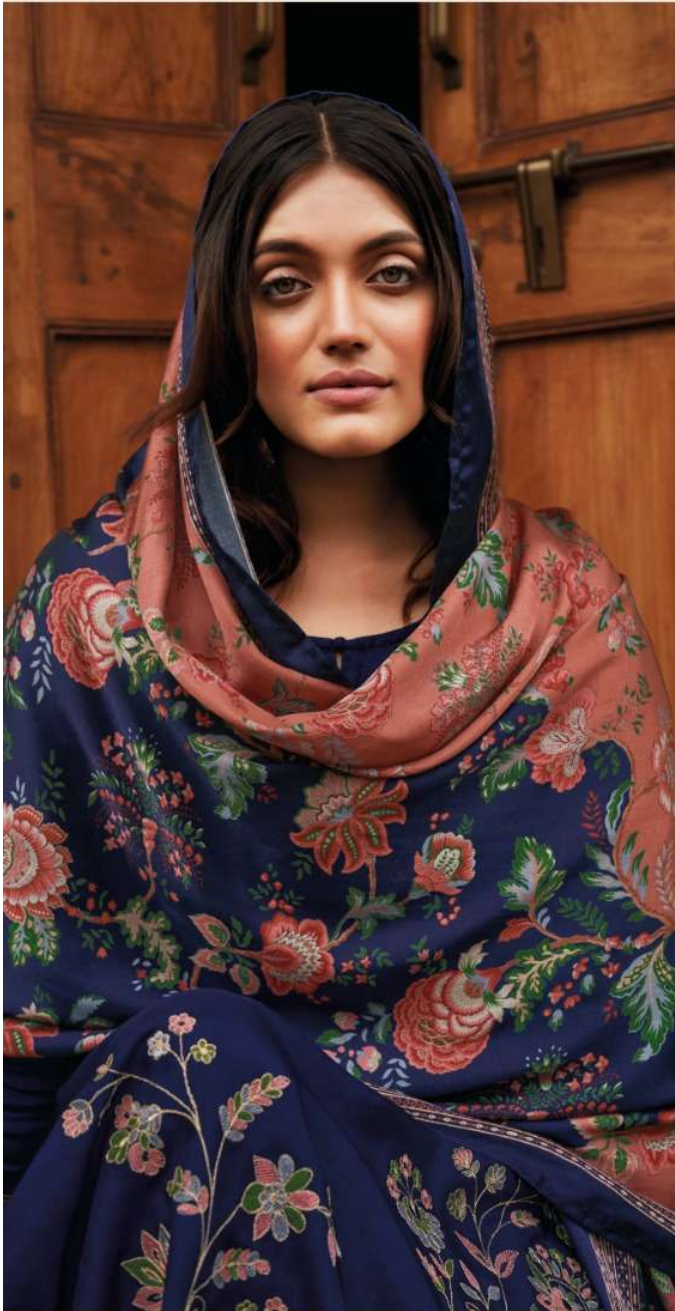

Reyna®
AYAN

Reyna®

CATALOGUE NAME	DESCRIPTION	DESIGN NO.	PRICE
AYAN	TOP		
	PURE BEMBERG RUSSIAN SILK DYED WITH EMBROIDERY AND DIGITAL PRINT BORDER ON DAAMAN AND SLEEVES AND EXTRA SLEEVES	1011	1845/-
		1012	1845/-
		1013	1845/-
	BOTTOM		
	JAM SATIN DYED	1014	1845/-
	DUPATTA		
	BEMBERG GAJJI SILK DIGITAL PRINT WITH TASSELS	1015	1845/-
		1016	1845/-