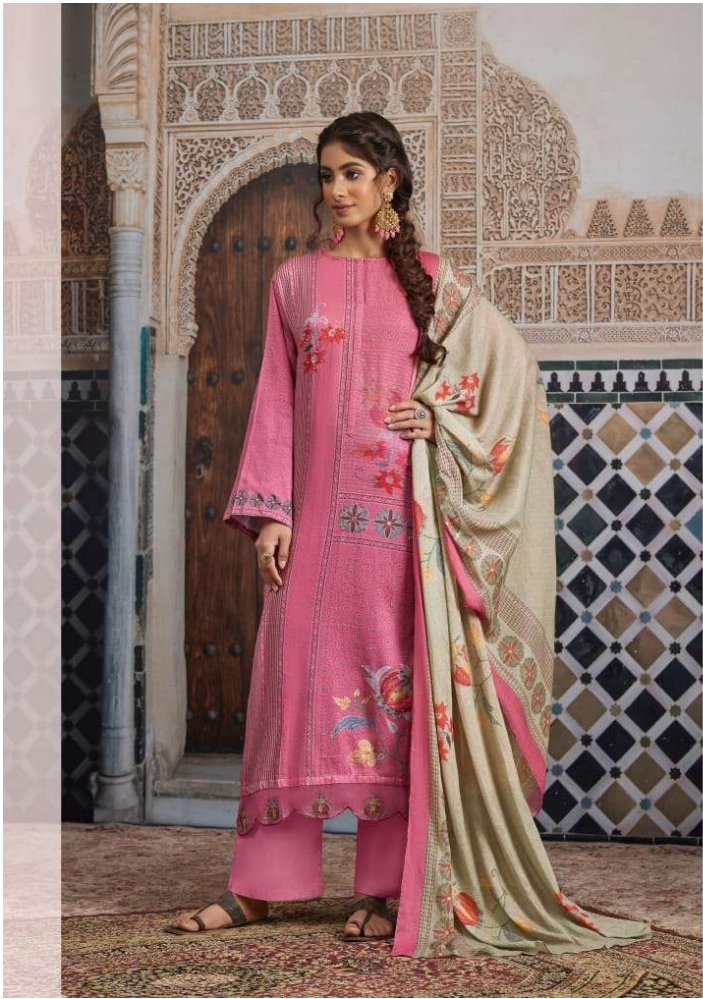

Sudriti

SHAZAR

SHAZAR

945

Suditi

SHAZAR

925

SHAZAR

TOP - COTTON SATIN DIGITAL PRINT WITH HAND WORK
AND TREADLE WORK AND DIGITAL PRINTED DAMAN PATTI

BOTTOM - COMB SATIN

DUPATTA - PURE COTTON DUPATTA PRINTED

RATE

{ **RS, 1295/-** }

TOTAL SUITS = 08 TOTAL AMOUNT - 10360/- AVG. RATE - 1295/-