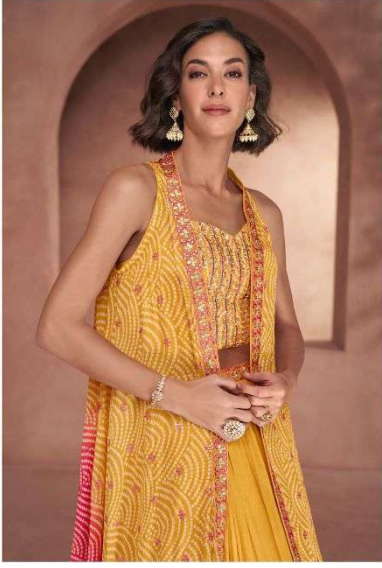

SAYURI<sup>®</sup>  
Designer

SHEHNAAI

SAYURI®  
Designer

5311

SAYURI®  
Designer

5312

SAYURI<sup>®</sup>  
Designer

8312

SAYURI®  
Designer

A REFRESHING FLUSH OF NEW COLORS THIS SEASON.  
THE AMAZING COLLECTION EXHIBITS SOME REALLY REMARKABLE DESIGNS,  
RICH LOVELY COLORS AND INTRICATE DETAILING WHICH WORKS FOR ALL OCCASIONS.  
SHOWCASE ELEGANCE IN ITS BEST FORM.