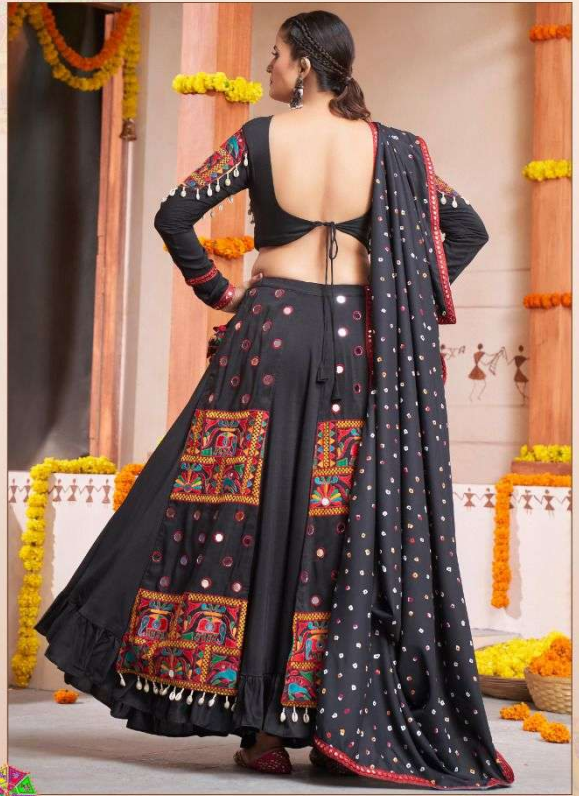

Corgious
2366