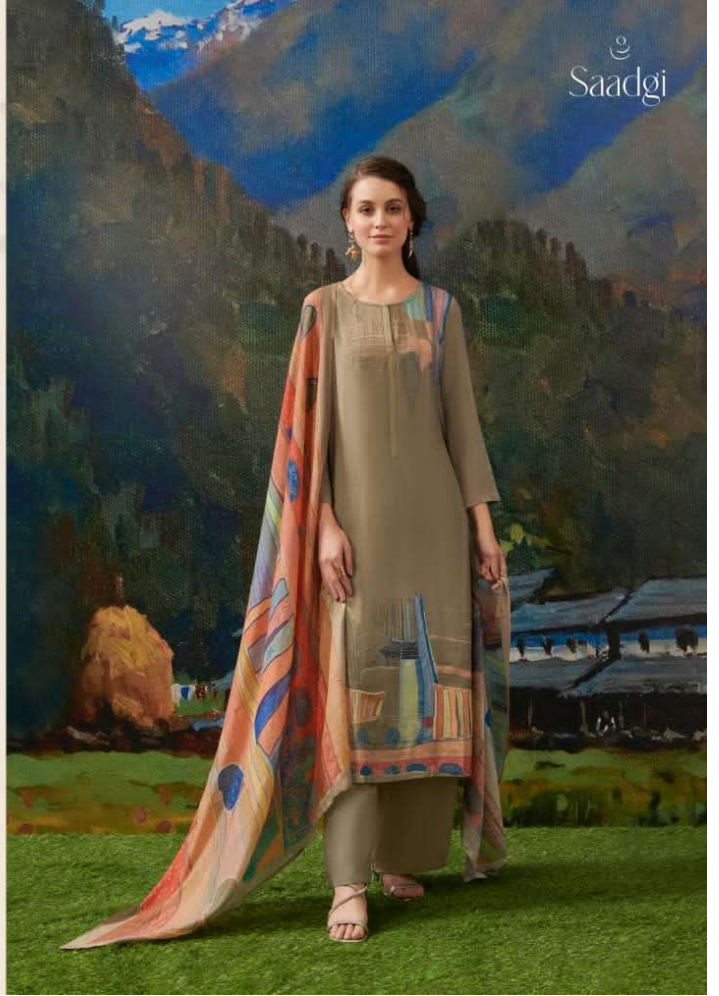

386 - 345

DESCRIPTION

TOP - CASHMIRI SILK DIGITAL PRINT WITH HAND WORK

BOTTOM - MULBERRY SATIN

DUPATTA - MUSLIN SILK DUPATTA DIGITAL PRINTED

RATE

{ RS, 1795/- }

TOTAL SUITS = 08 TOTAL AMOUNT - 14360/- AVG. RATE - 1795/-

☺
Saadgi

Poorva

Saadgi

Poorva

Poorva
• 326 •

Saadgi

• 358 • *Poorva*

☪
Saadgi