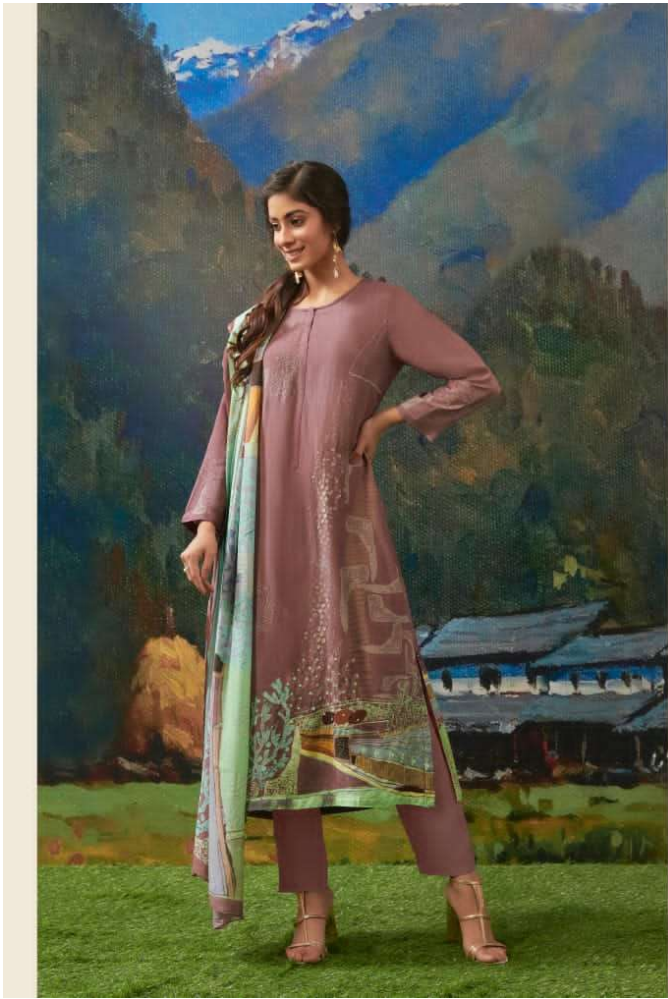

386 - 345

DESCRIPTION

TOP - CASHMIRI SILK DIGITAL PRINT WITH HAND WORK

BOTTOM - MULBERRY SATIN

DUPATTA - MUSLIN SILK DUPATTA DIGITAL PRINTED

RATE

{ RS, 1795/- }

TOTAL SUITS = 08 TOTAL AMOUNT - 14360/- AVG. RATE - 1795/-

• 338 • *Poorva*

Saadgi

• 345 • *Poorva*

Saadgi

• 389 • *Poorva*

Poorva

Saadgi

• 371 •