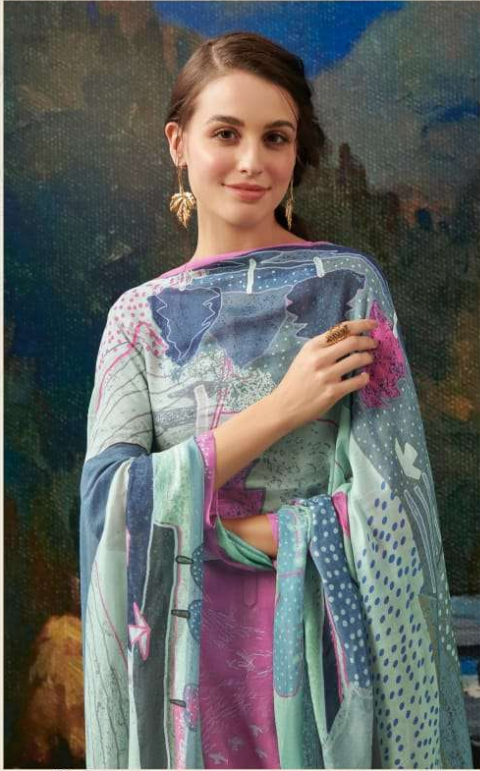

### DESCRIPTION

TOP - CASHMIRI SILK DIGITAL PRINT WITH HAND WORK

BOTTOM - MULBERRY SATIN

DUPATTA - MUSLIN SILK DUPATTA DIGITAL PRINTED

**RATE**

**{ RS, 1795/- }**

**TOTAL SUITS = 08 TOTAL AMOUNT - 14360/- AVG. RATE - 1795/-**

☺  
Saadgi

Poorva

*Poorva*  
• 371 •

Saadgi

Poorva

Poorva  
• 326 •

Saadgi

Saadgi