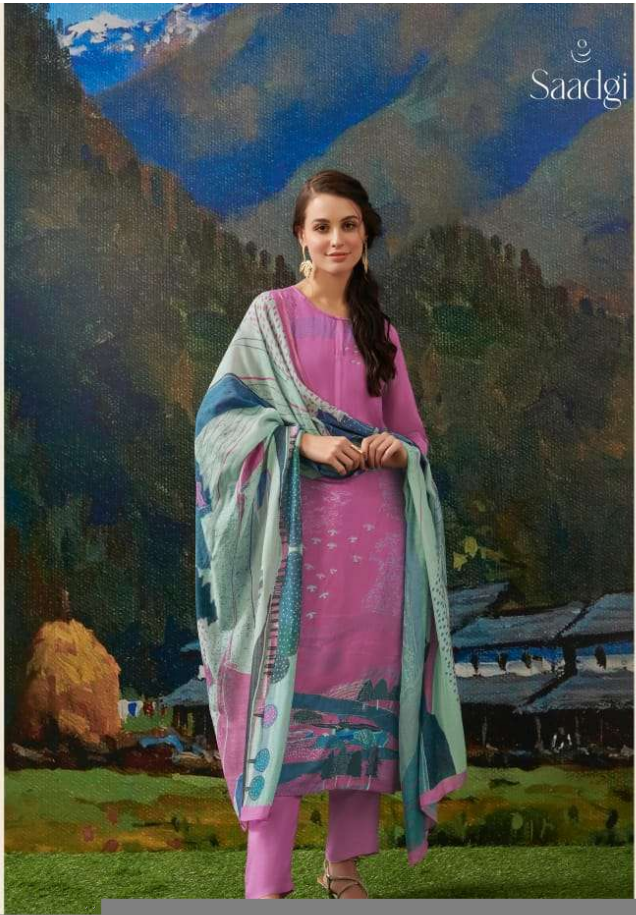

386 - 345

DESCRIPTION

TOP - CASHMIRI SILK DIGITAL PRINT WITH HAND WORK

BOTTOM - MULBERRY SATIN

DUPATTA - MUSLIN SILK DUPATTA DIGITAL PRINTED

RATE

{ RS, 1795/- }

TOTAL SUITS = 08 TOTAL AMOUNT - 14360/- AVG. RATE - 1795/-

☺
Saadgi

Poorva

Saadgi

Poorva

Poorva
• 326 •

Saadgi

• 358 • *Poorva*

☪
Saadgi