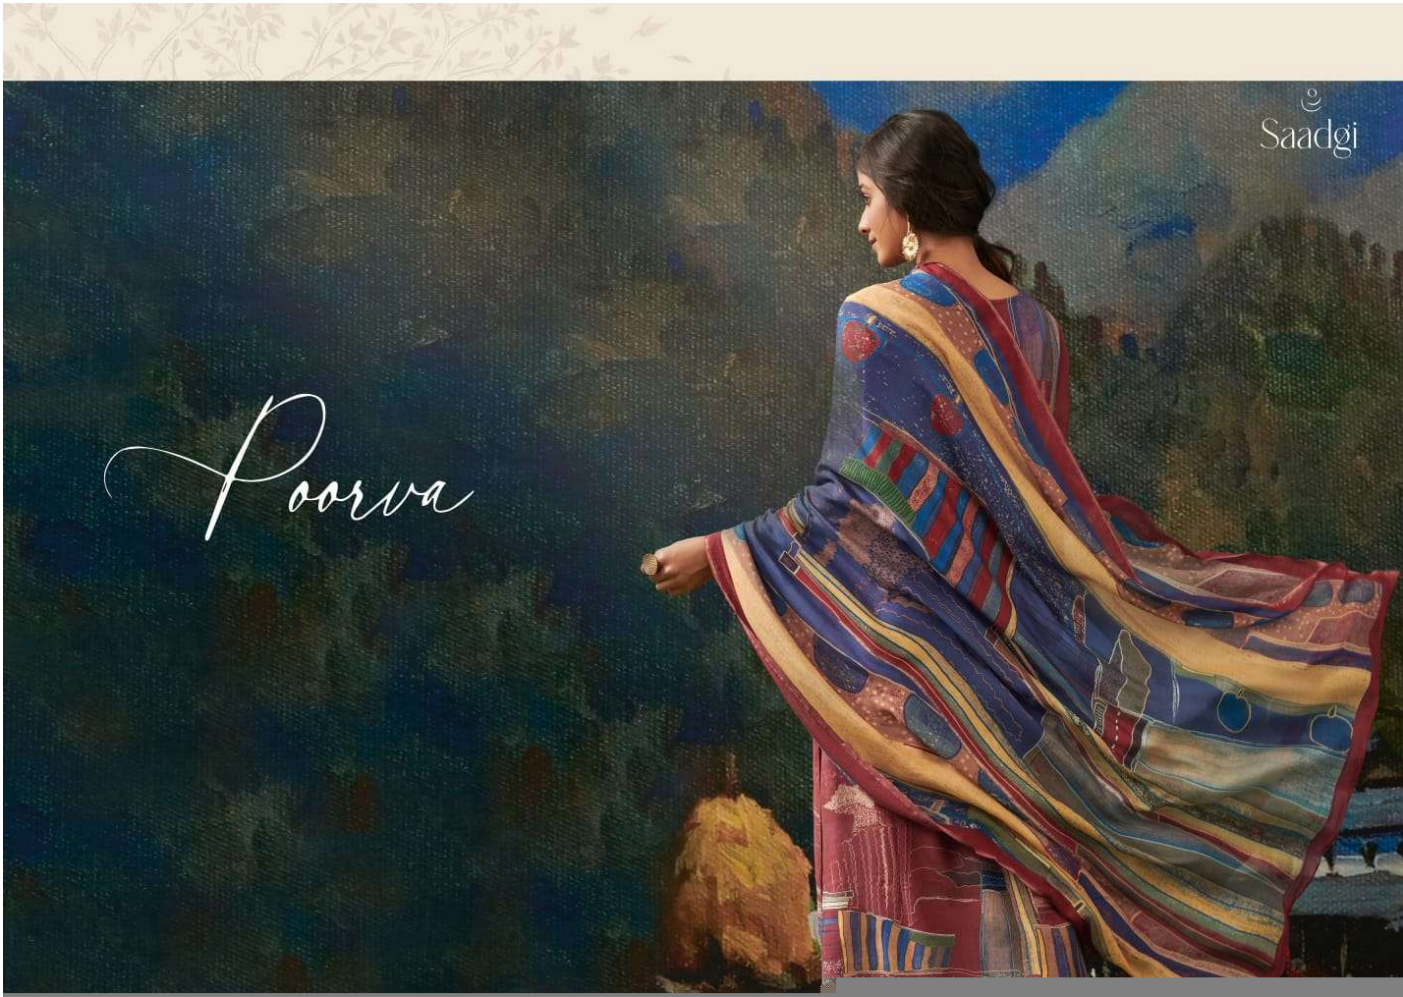

Saadgi

Poorva