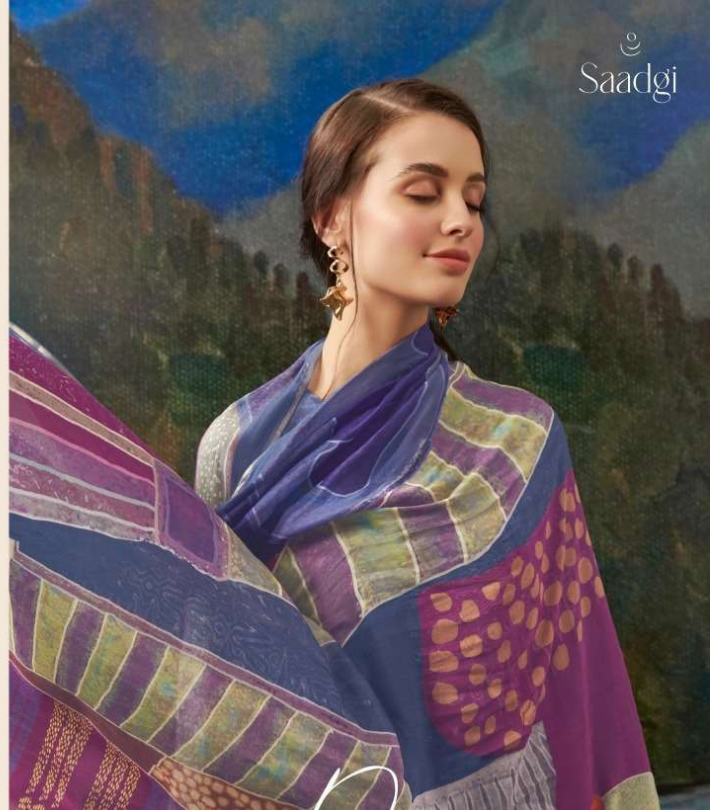

### DESCRIPTION

TOP - CASHMIRI SILK DIGITAL PRINT WITH HAND WORK

BOTTOM - MULBERRY SATIN

DUPATTA - MUSLIN SILK DUPATTA DIGITAL PRINTED

**RATE**

**{ RS, 1795/- }**

**TOTAL SUITS = 08 TOTAL AMOUNT - 14360/- AVG. RATE - 1795/-**

☺  
Saadgi

Poorva

*Poorva*  
• 371 •

Saadgi

Poorva

Poorva  
• 326 •

Saadgi

Saadgi