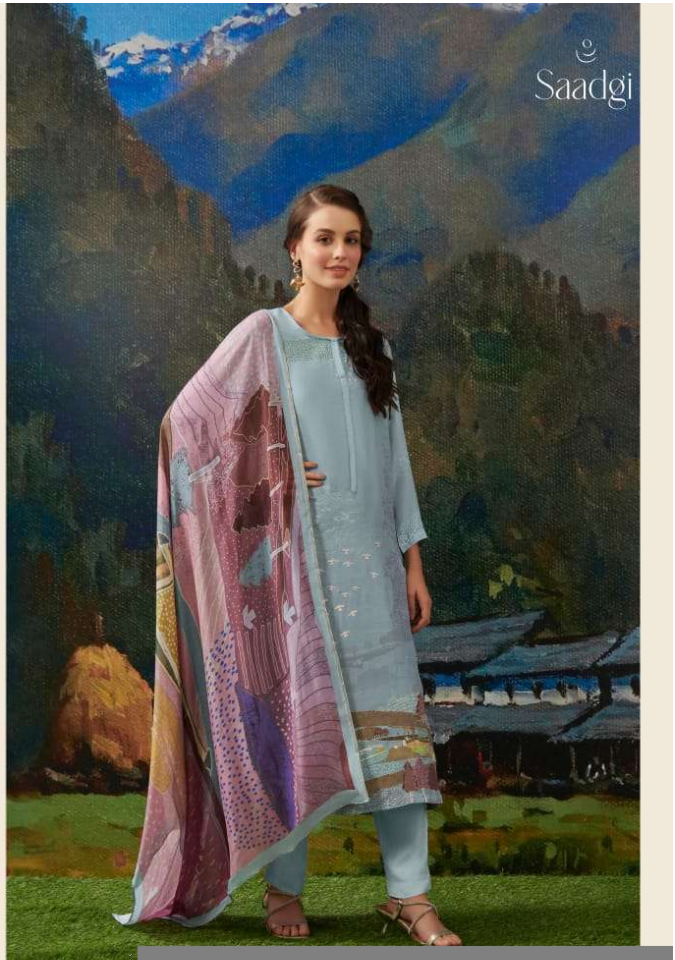

386 - 345

DESCRIPTION

TOP - CASHMIRI SILK DIGITAL PRINT WITH HAND WORK

BOTTOM - MULBERRY SATIN

DUPATTA - MUSLIN SILK DUPATTA DIGITAL PRINTED

RATE

{ RS, 1795/- }

TOTAL SUITS = 08 TOTAL AMOUNT - 14360/- AVG. RATE - 1795/-

☺
Saadgi

Poorva

Saadgi

Poorva

Poorva
• 326 •

Saadgi

• 358 • *Poorva*

☪
Saadgi