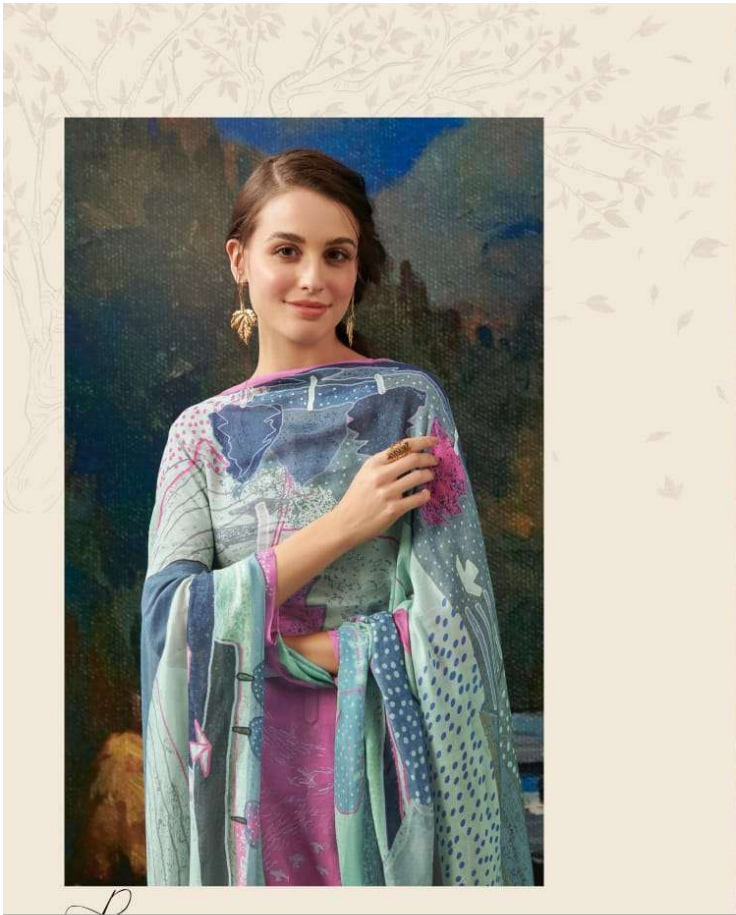

386 - 345

DESCRIPTION

TOP - CASHMIRI SILK DIGITAL PRINT WITH HAND WORK

BOTTOM - MULBERRY SATIN

DUPATTA - MUSLIN SILK DUPATTA DIGITAL PRINTED

RATE

{ RS, 1795/- }

TOTAL SUITS = 08 TOTAL AMOUNT - 14360/- AVG. RATE - 1795/-

☺
Saadgi

Poorva

Saadgi

Poorva

Poorva
• 326 •

Saadgi

• 358 • *Poorva*

☪
Saadgi