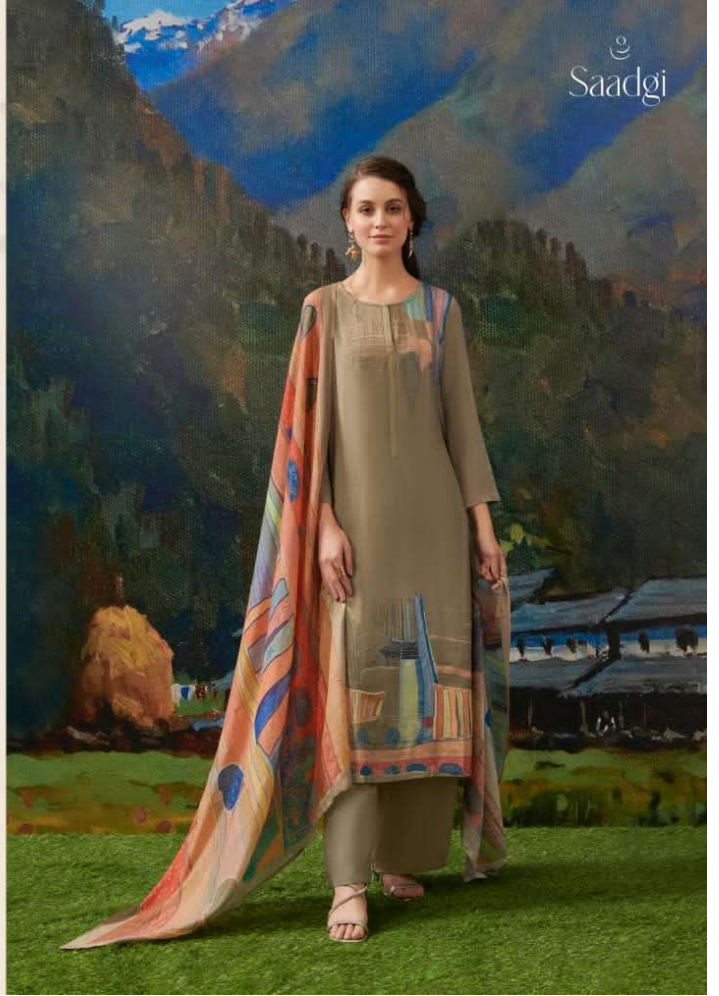

386 - 345

DESCRIPTION

TOP - CASHMIRI SILK DIGITAL PRINT WITH HAND WORK

BOTTOM - MULBERRY SATIN

DUPATTA - MUSLIN SILK DUPATTA DIGITAL PRINTED

RATE

{ RS, 1795/- }

TOTAL SUITS = 08 TOTAL AMOUNT - 14360/- AVG. RATE - 1795/-

☺
Saadgi

Poorva

Saadgi

Poorva

Poorva
• 326 •

Saadgi

Saadgi

Poorva