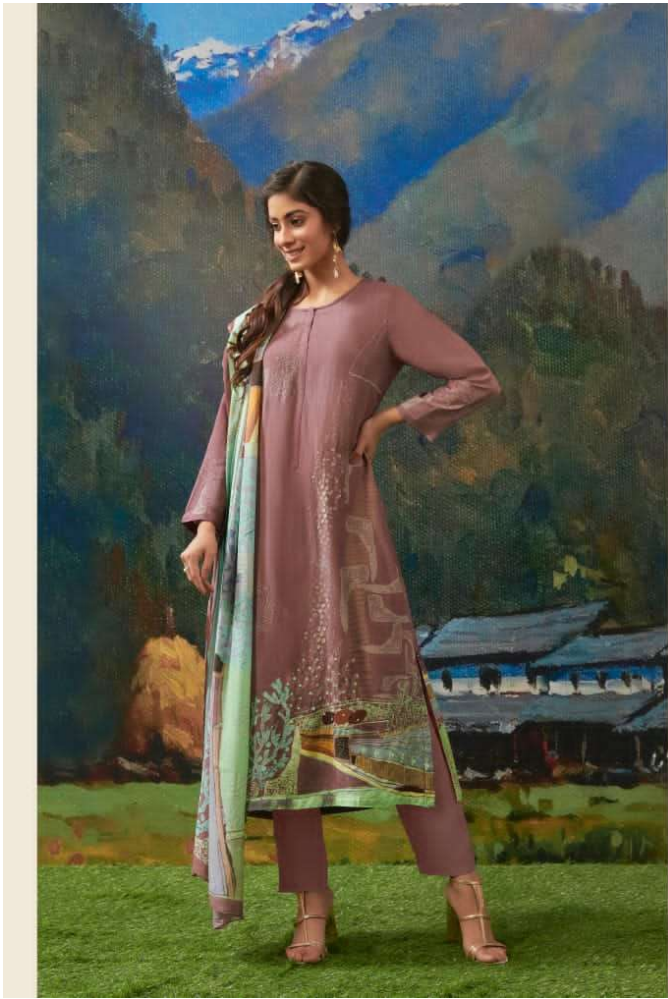

386 - 345

DESCRIPTION

TOP - CASHMIRI SILK DIGITAL PRINT WITH HAND WORK

BOTTOM - MULBERRY SATIN

DUPATTA - MUSLIN SILK DUPATTA DIGITAL PRINTED

RATE

{ RS, 1795/- }

TOTAL SUITS = 08 TOTAL AMOUNT - 14360/- AVG. RATE - 1795/-

• 386 • *Poorva*

☺
Saadgi

Saadgi

Poorva

• 338 • *Poorva*

Saadgi

• 345 • *Poorva*

Saadgi