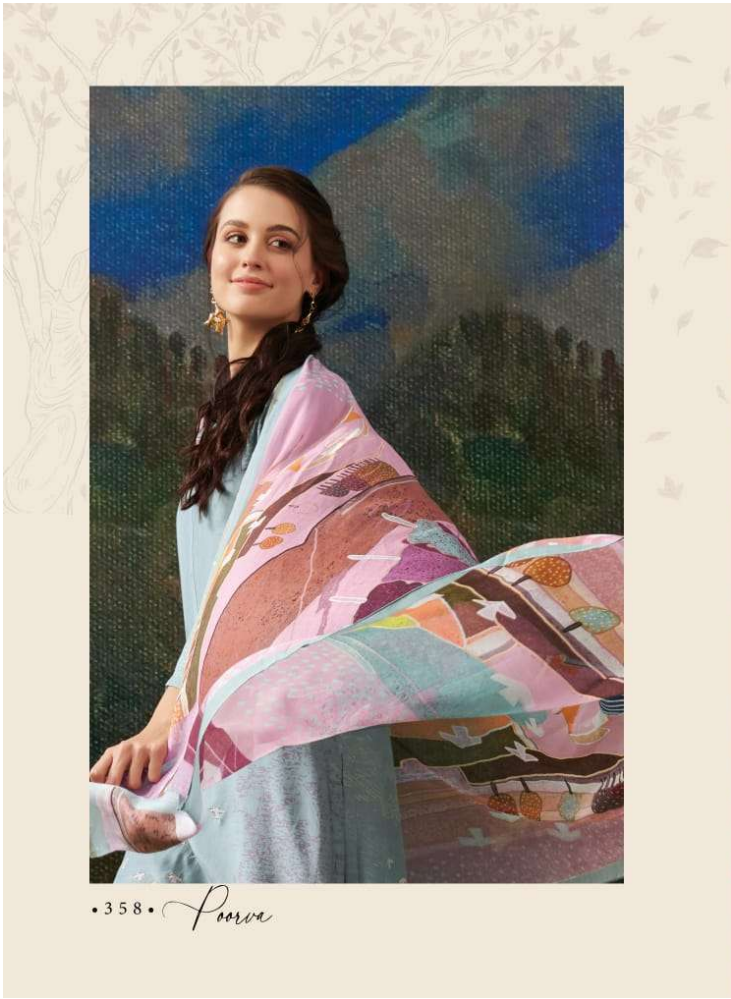

Poorva
• 326 •