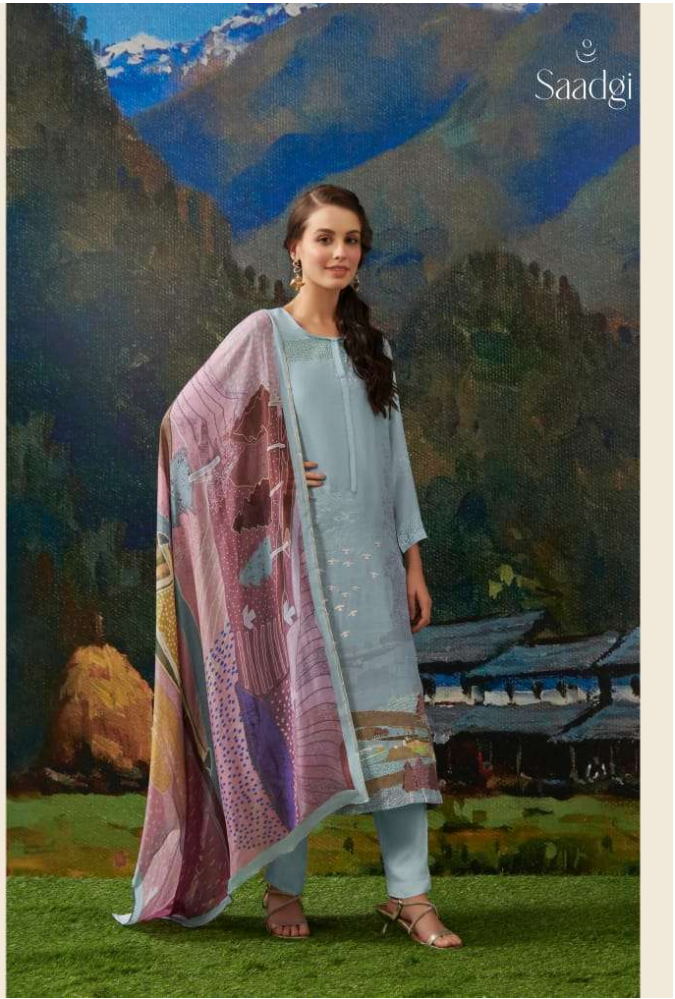

386 - 345

DESCRIPTION

TOP - CASHMIRI SILK DIGITAL PRINT WITH HAND WORK

BOTTOM - MULBERRY SATIN

DUPATTA - MUSLIN SILK DUPATTA DIGITAL PRINTED

RATE

{ RS, 1795/- }

TOTAL SUITS = 08 TOTAL AMOUNT - 14360/- AVG. RATE - 1795/-

☺
Saadgi

Poorva

Saadgi

Poorva

Poorva
• 326 •

Saadgi

Saadgi

Poorva