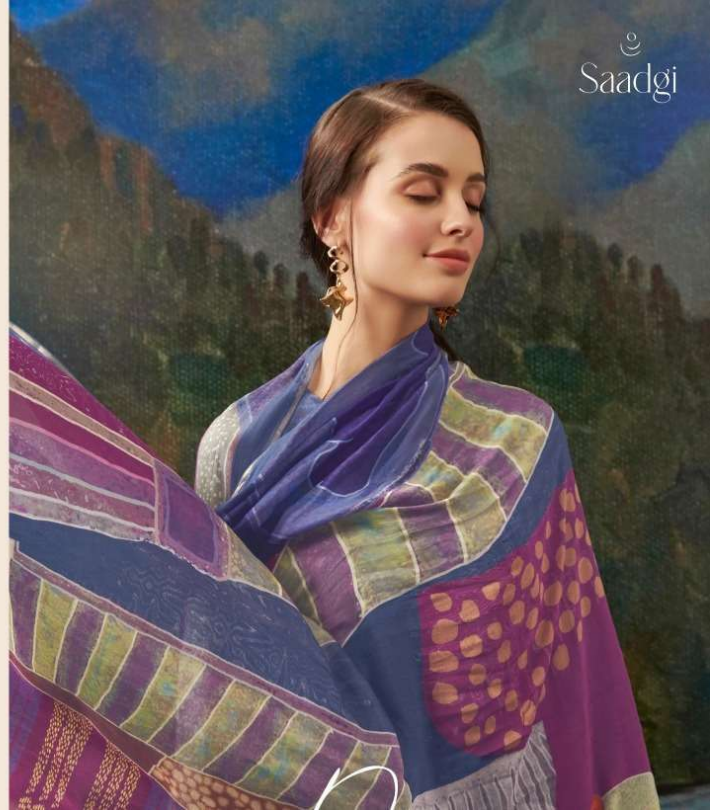

386 - 345

DESCRIPTION

TOP - CASHMIRI SILK DIGITAL PRINT WITH HAND WORK

BOTTOM - MULBERRY SATIN

DUPATTA - MUSLIN SILK DUPATTA DIGITAL PRINTED

RATE

{ RS, 1795/- }

TOTAL SUITS = 08 TOTAL AMOUNT - 14360/- AVG. RATE - 1795/-