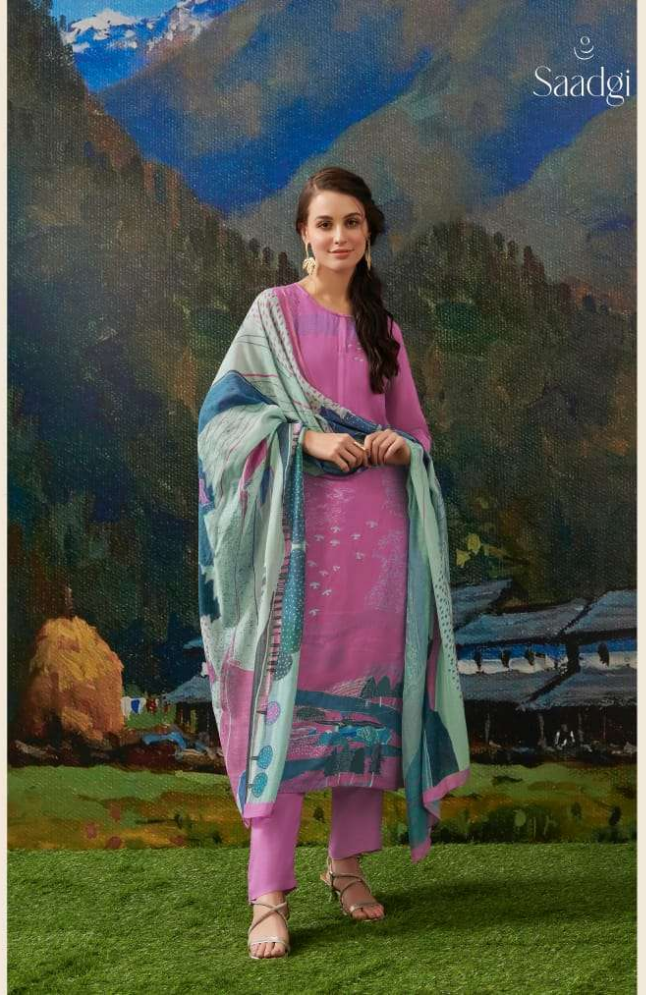

### DESCRIPTION

TOP - CASHMIRI SILK DIGITAL PRINT WITH HAND WORK

BOTTOM - MULBERRY SATIN

DUPATTA - MUSLIN SILK DUPATTA DIGITAL PRINTED

**RATE**

**{ RS, 1795/- }**

**TOTAL SUITS = 08 TOTAL AMOUNT - 14360/- AVG. RATE - 1795/-**

☺  
Saadgi

Poorva

*Poorva*  
• 371 •

Saadgi

Poorva

Poorva  
• 326 •

Saadgi

Saadgi