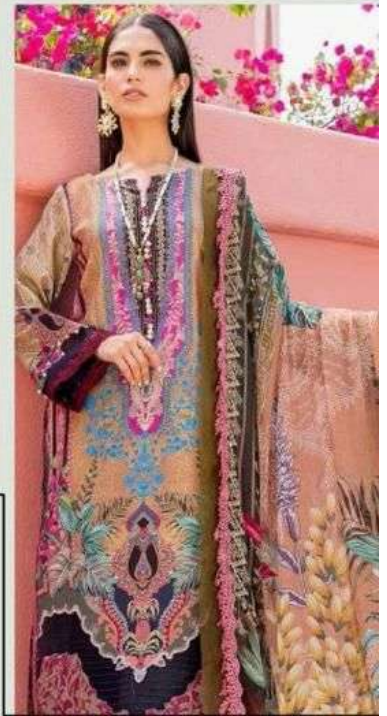

D.NO. 10001

WEDEFY
YOU NOT
TO COVET
BOLD NEW COLOUR
**SEASONS
PALETTE**

AGHA NOOR

vol-10

D.NO.10004

*Enthralling
Beauty*

AGHA NOOR
vol-10

D.NO.10006

AGHA NOOR
vol-10

D.NO.10003

style
The style of the dress is elegant and traditional, featuring intricate patterns and a long lace train.

AGHA NOOR

vol-10

D.NO.10007

Variation of unique color palette the colors used from are of secondary color family.