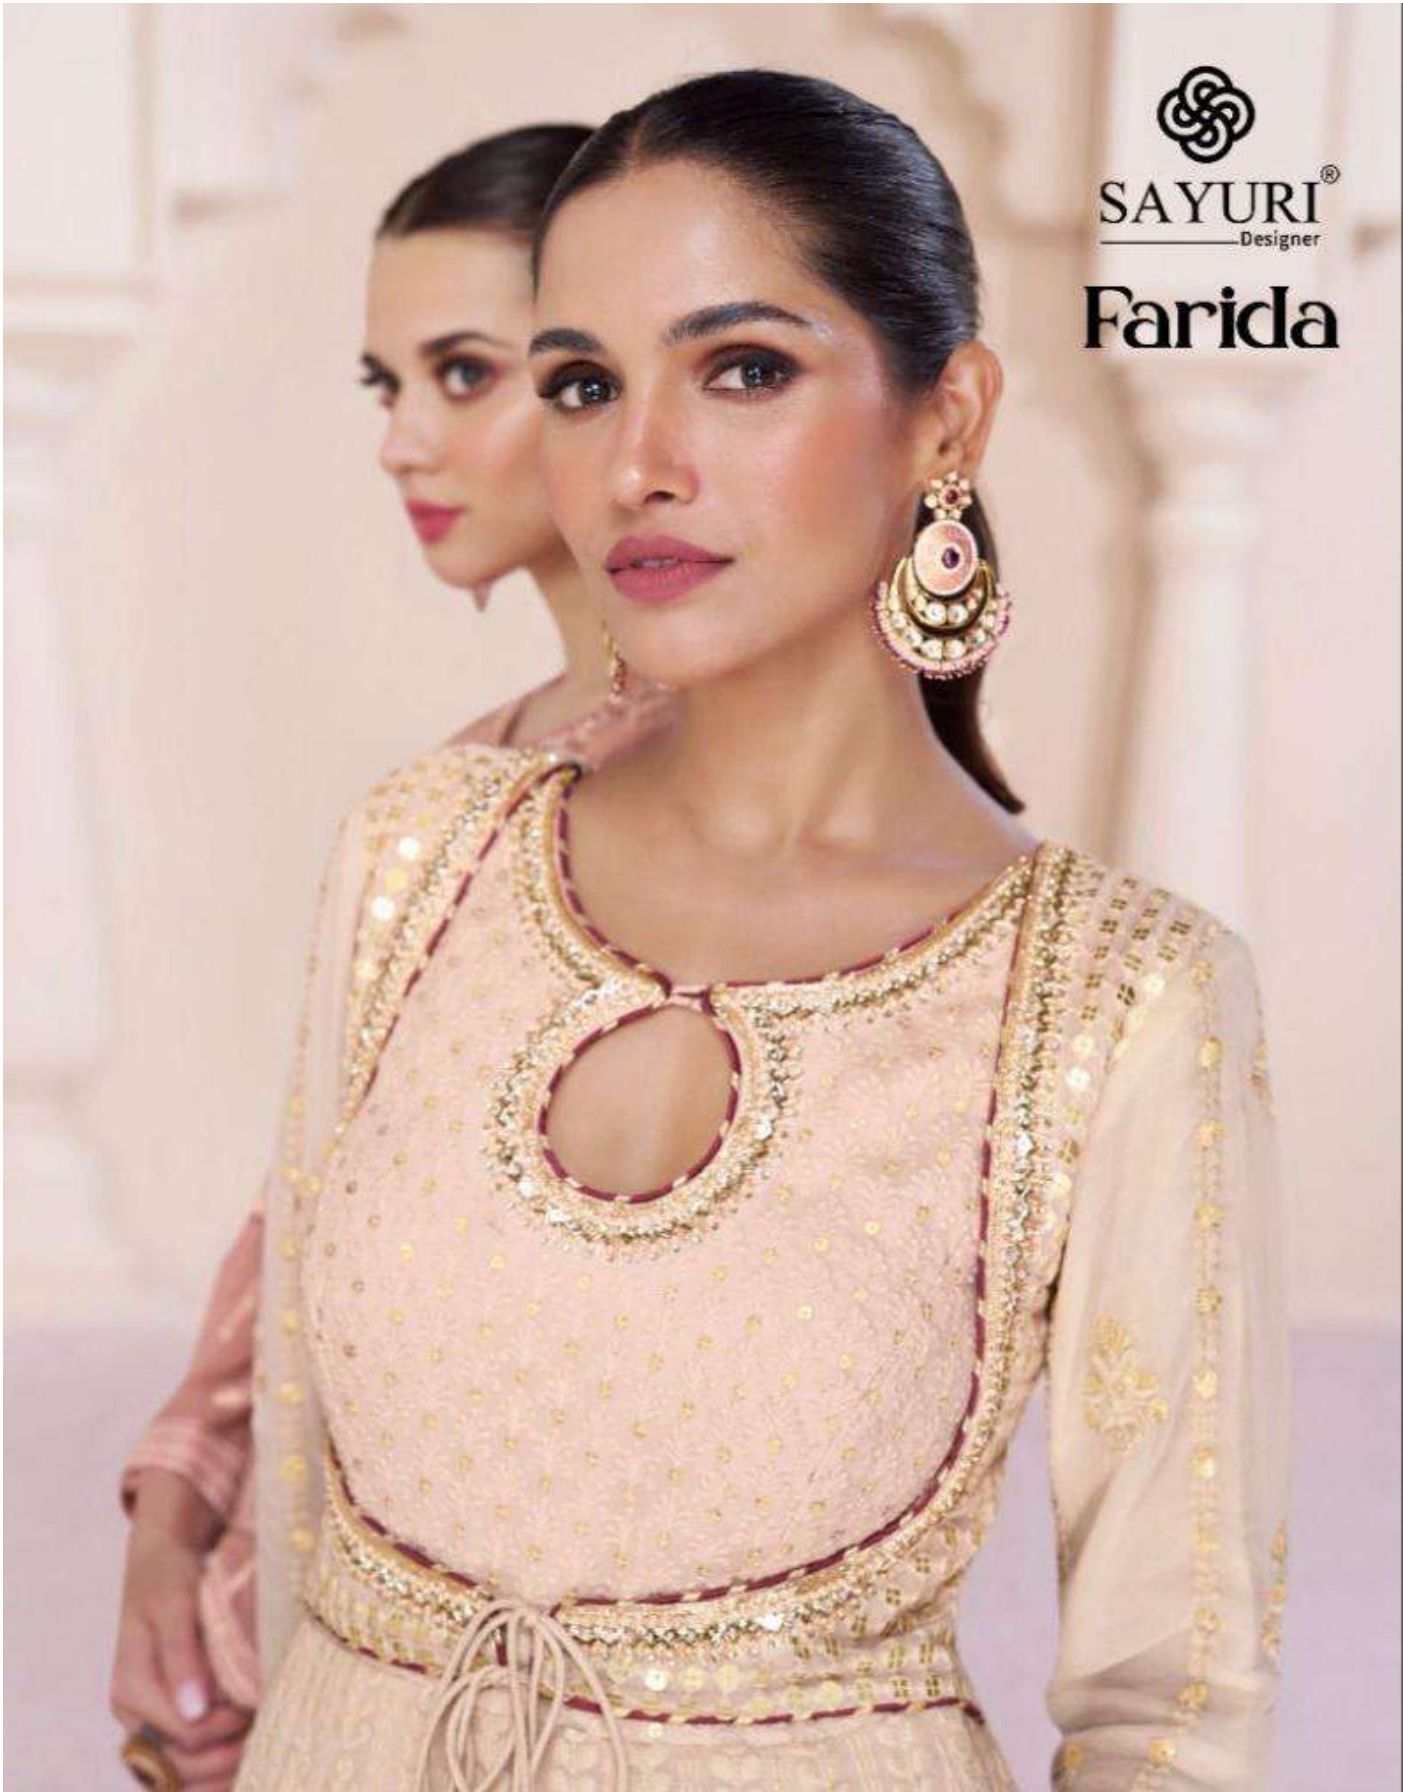

SAYURI<sup>®</sup>  
— Designer —

**Farida**

SAYURI<sup>®</sup>  
Designer

FLAUNTING A RARE BLEND OF STYLE AND COMFORT EACH PIECE.  
REFLECT YOUR FEMINE SIDE WITH A WHIFF OF PURE BLISS.

5315

5313

5314

5315

  
SAYURI®  
Designer  
**Farida**

SAYURI®  
Designer

5315

SAYURI®  
—Designer—

FLAUNTING A BARE BLEND OF STYLE AND  
COMFORT EACH PIECE, REFLECT YOUR  
FEMINE SIDE WITH A WHIFF OF PURE BLISS.

5314

SAYURI<sup>®</sup>  
— Designer —