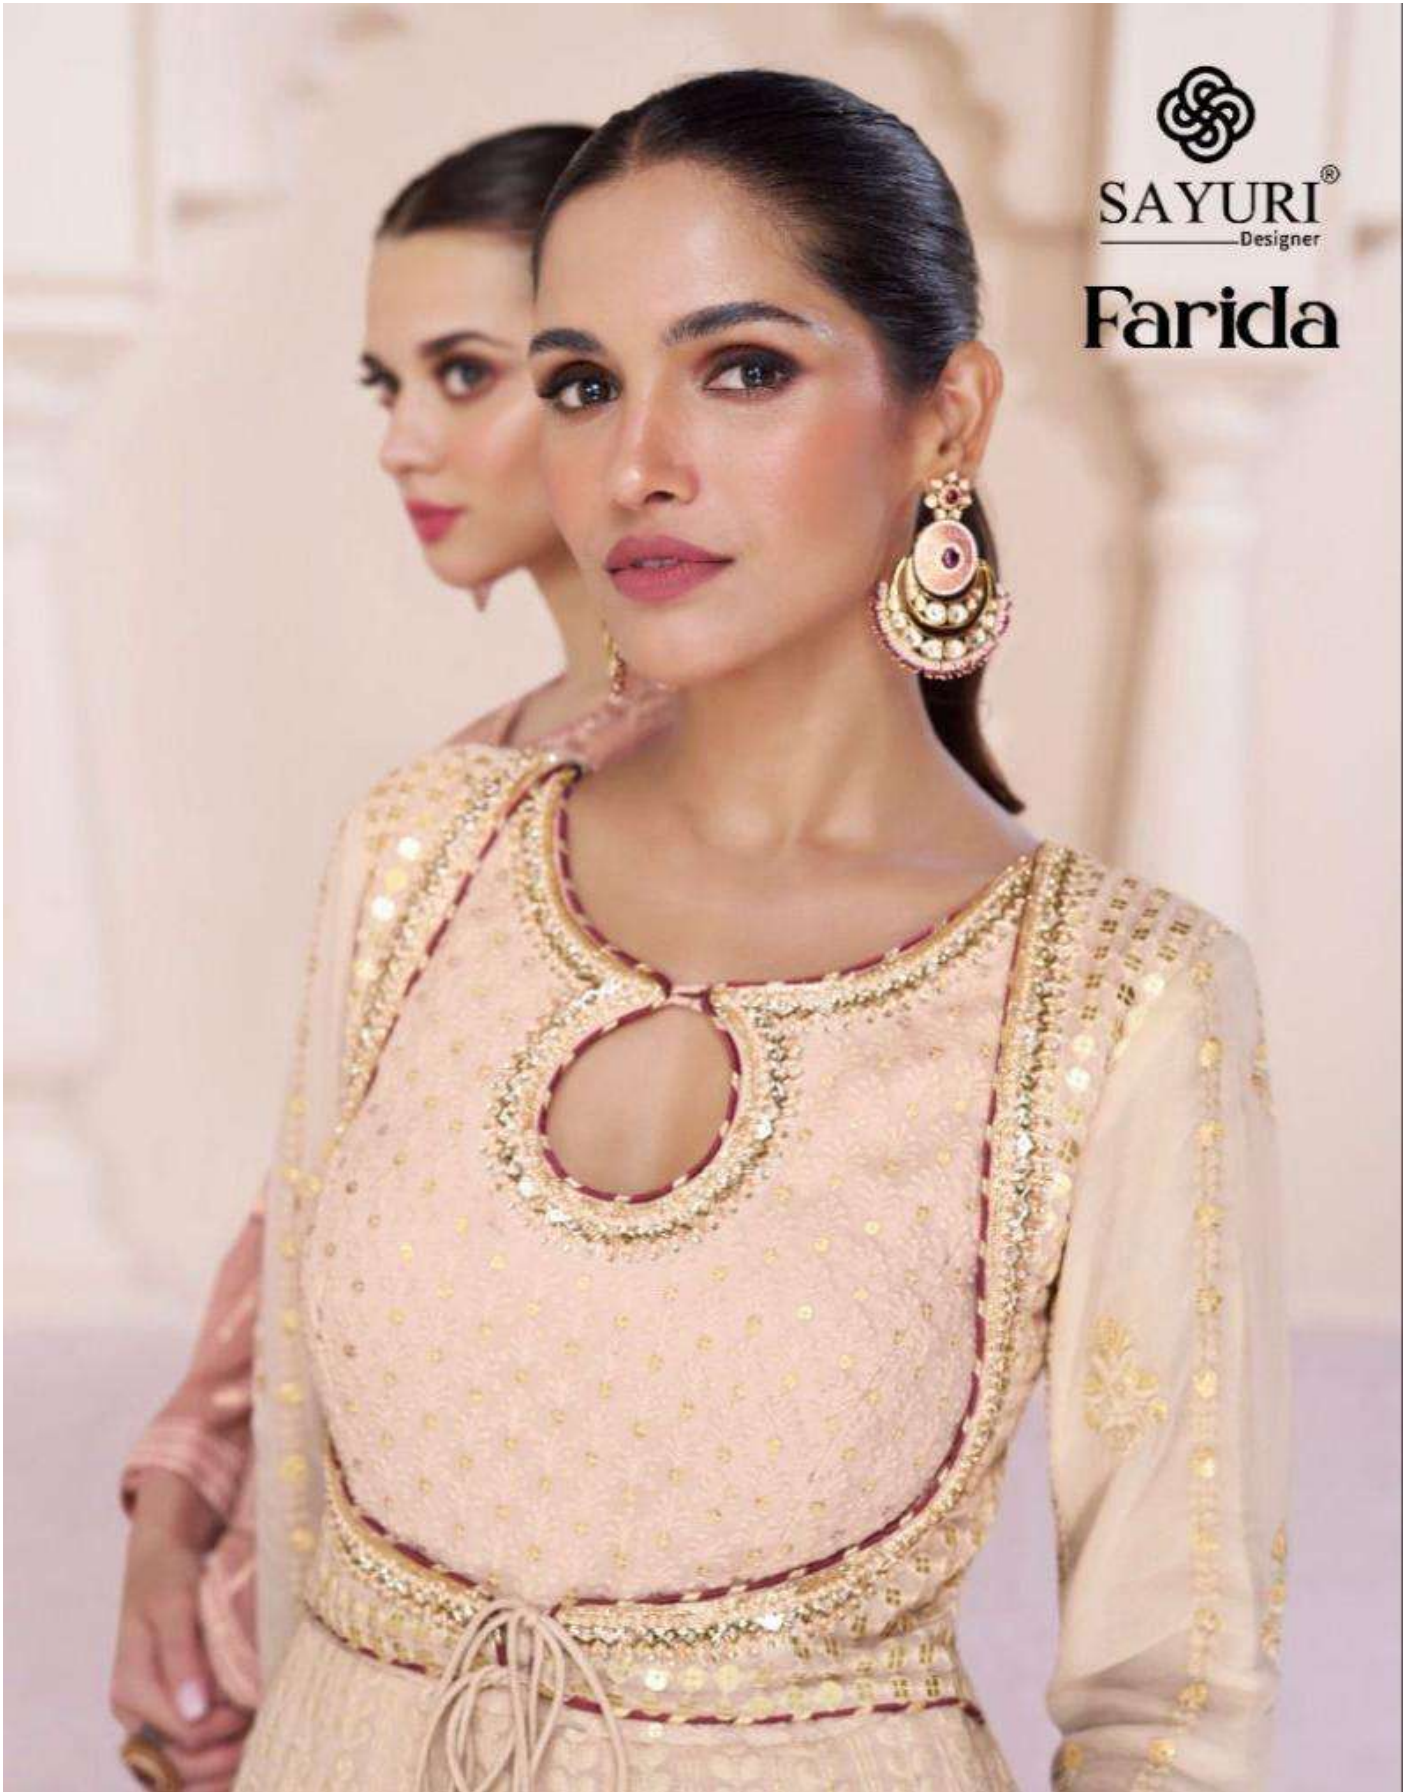

SAYURI[®]
— Designer —

Farida

SAYURI[®]
Designer

FLAUNTING A RARE BLEND OF STYLE AND COMFORT EACH PIECE.
REFLECT YOUR FEMINE SIDE WITH A WHIFF OF PURE BLISS.

5315

5313

5314

5315

SAYURI®
Designer
Farida

SAYURI®
Designer

5315

SAYURI[®]
—Designer—

FLAUNTING A BARE BLEND OF STYLE AND
COMFORT EACH PIECE, REFLECT YOUR
FEMINE SIDE WITH A WHIFF OF PURE BLISS.

5314

SAYURI[®]
— Designer —

Farida