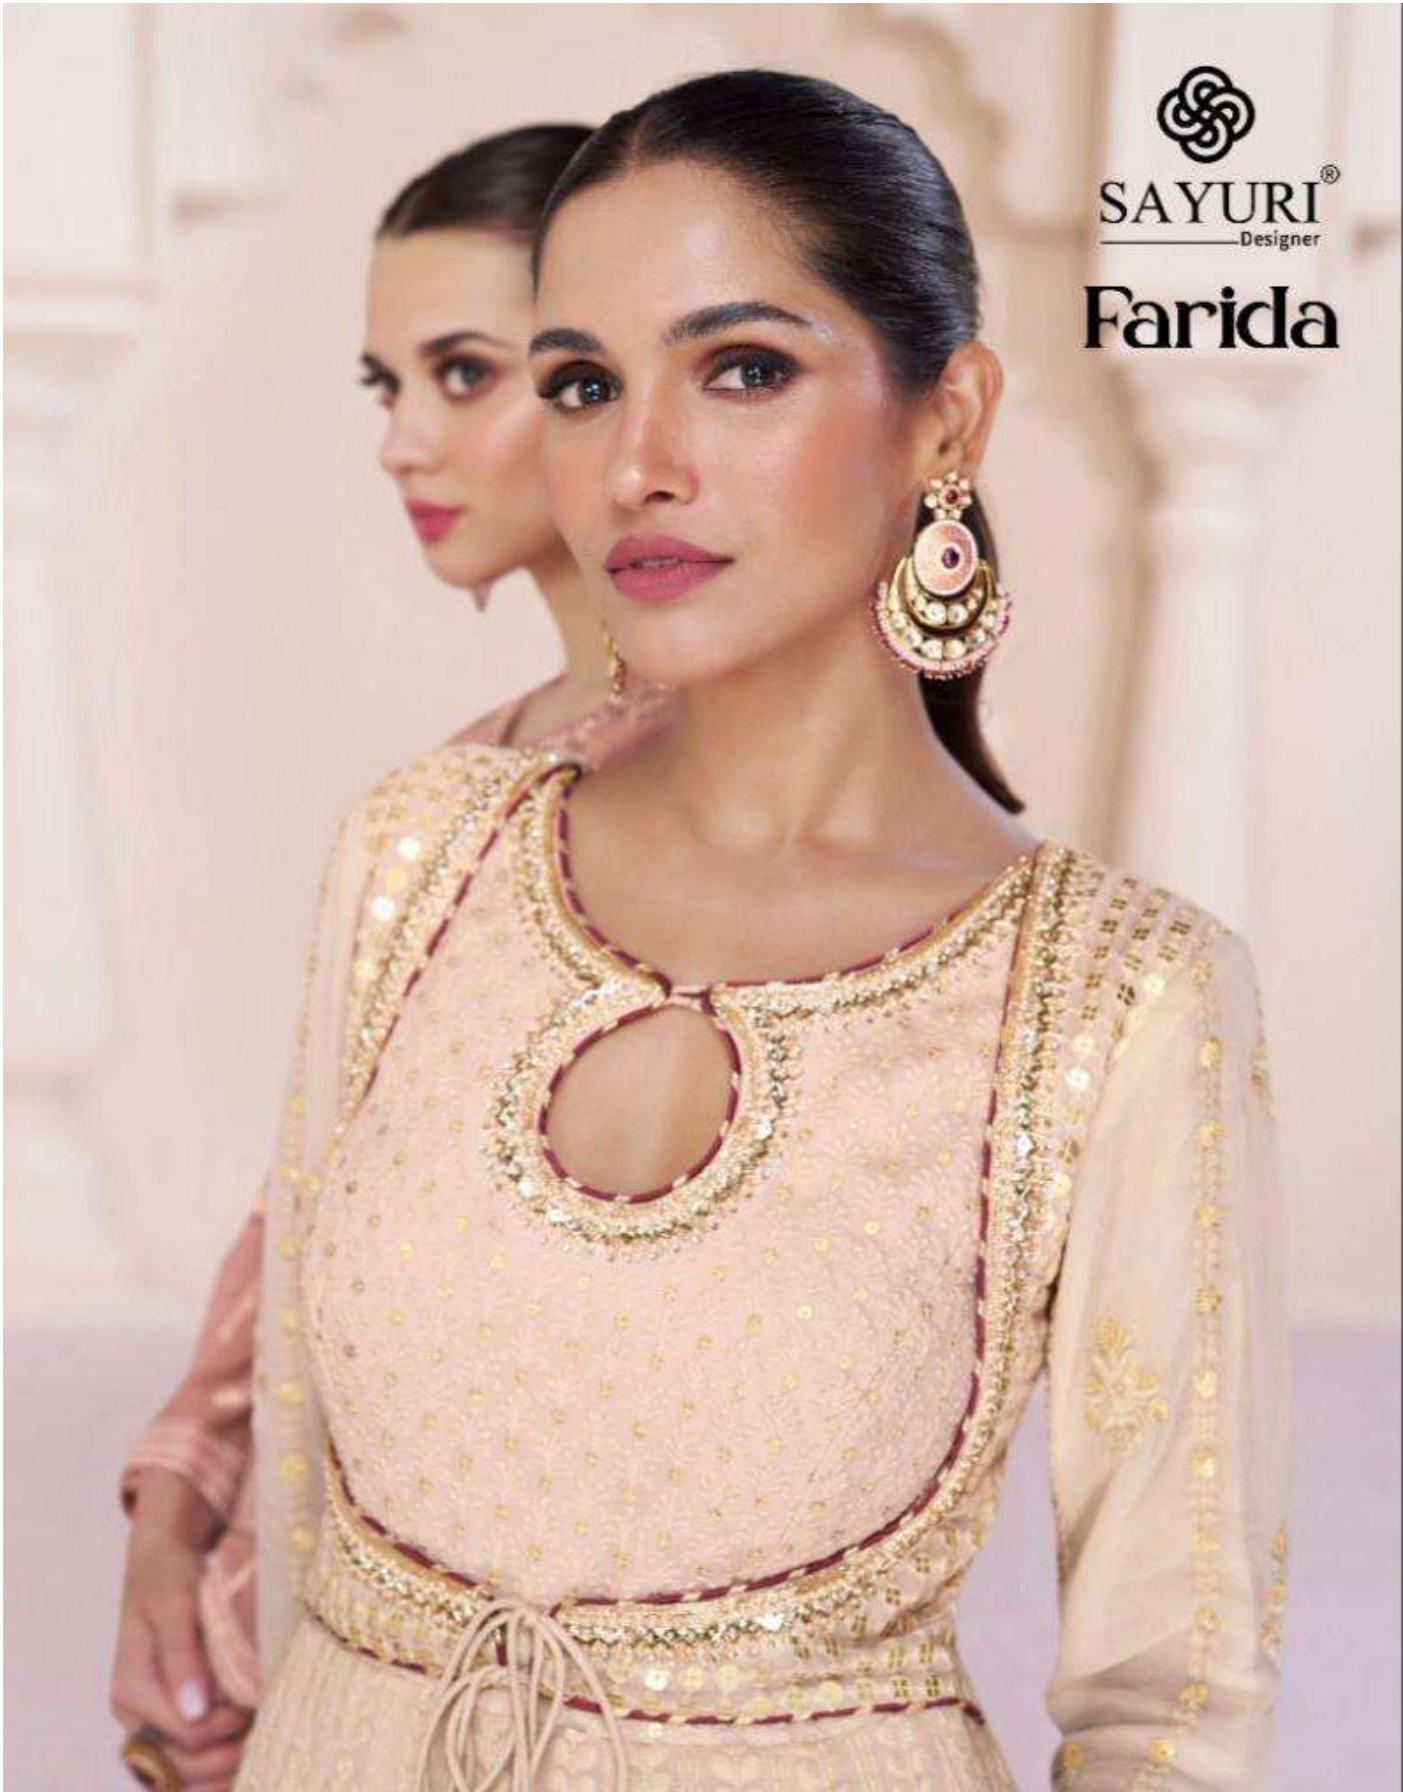

SAYURI®
Designer
Farida

SAYURI®
Designer

5315

SAYURI[®]
—Designer—

FLAUNTING A BARE BLEND OF STYLE AND
COMFORT EACH PIECE, REFLECT YOUR
FEMINE SIDE WITH A WHIFF OF PURE BLISS.

5314

SAYURI[®]
— Designer —

Farida