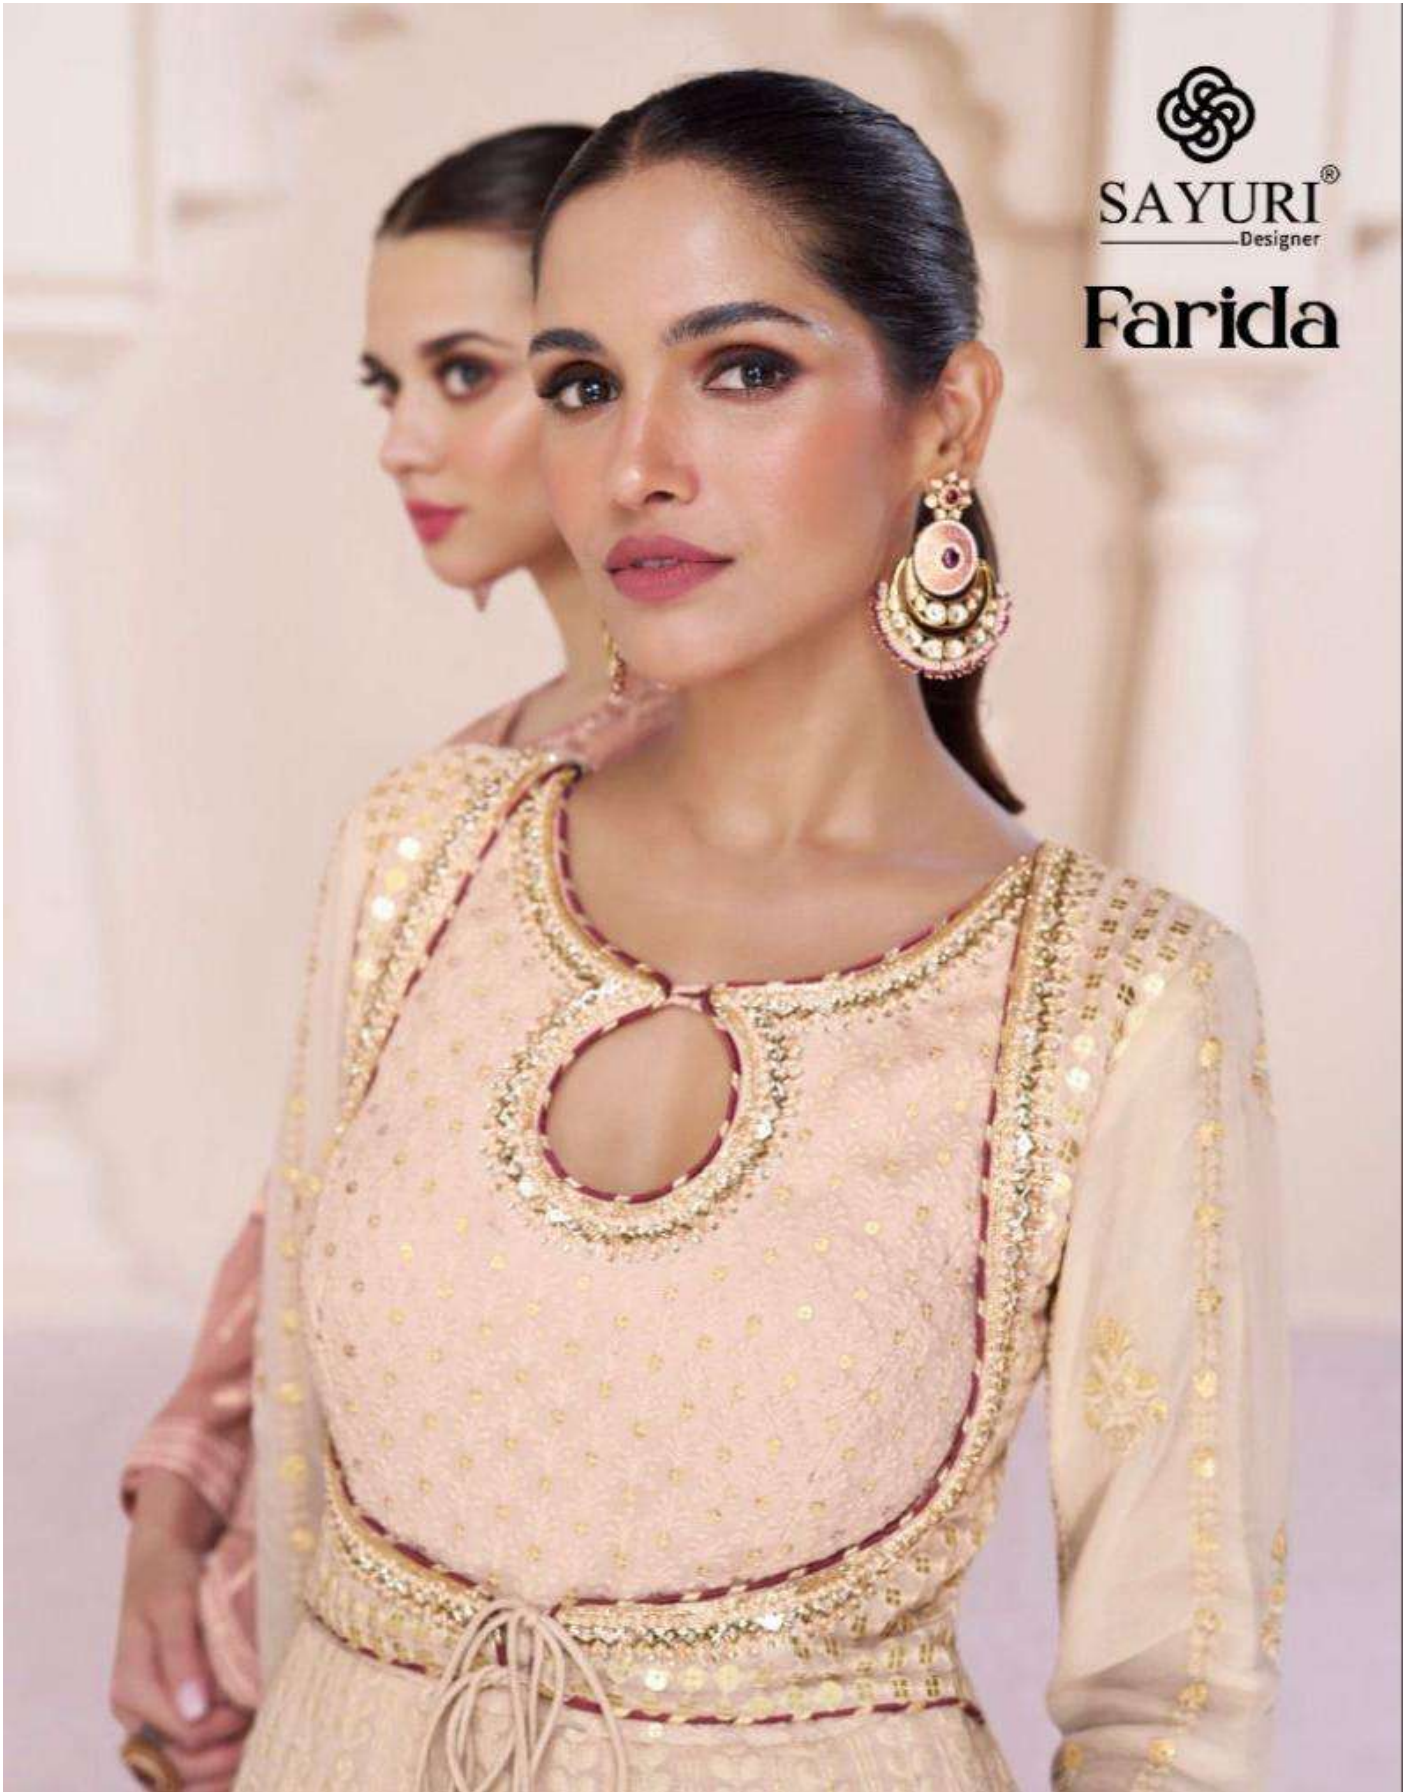

SAYURI[®]
— Designer —

Farida

SAYURI[®]
Designer

FLAUNTING A RARE BLEND OF STYLE AND COMFORT EACH PIECE.
REFLECT YOUR FEMININE SIDE WITH A WHIFF OF PURE BLISS.

5315

5313

5314

5315

SAYURI®
Designer
Farida

SAYURI®
Designer

5315

SAYURI[®]
—Designer

FLAUNTING A BARE BLEND OF STYLE AND
COMFORT EACH PIECE, REFLECT YOUR
FEMINE SIDE WITH A WHIFF OF PURE BLISS.

5314

SAYURI[®]
— Designer —

Farida