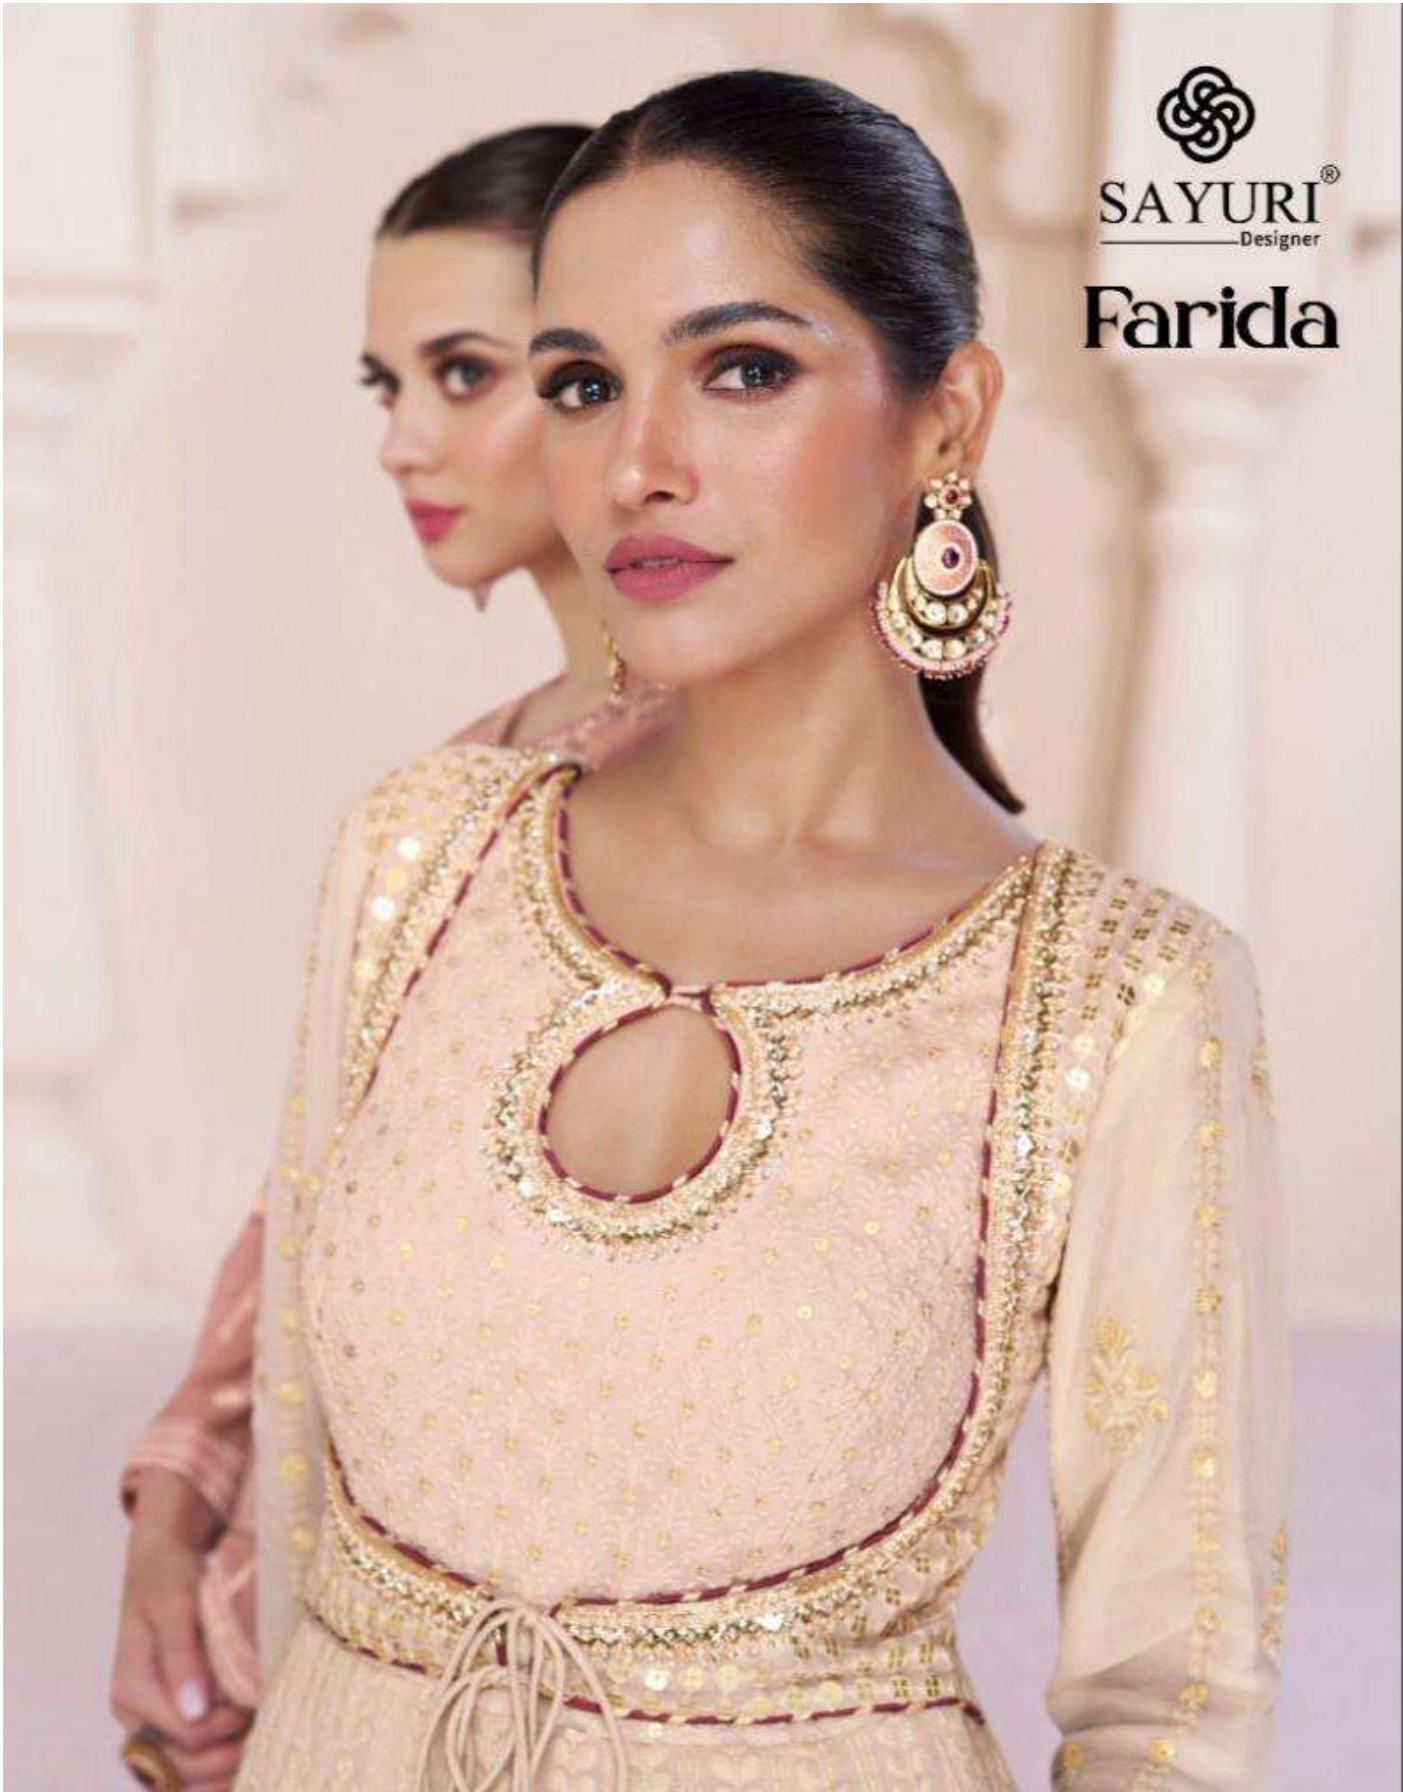

SAYURI®
Designer
Farida

SAYURI®
Designer

5315

SAYURI[®]
—Designer

FLAUNTING A BARE BLEND OF STYLE AND
COMFORT EACH PIECE, REFLECT YOUR
FEMINE SIDE WITH A WHIFF OF PURE BLISS.

5314

SAYURI[®]
— Designer —

Farida