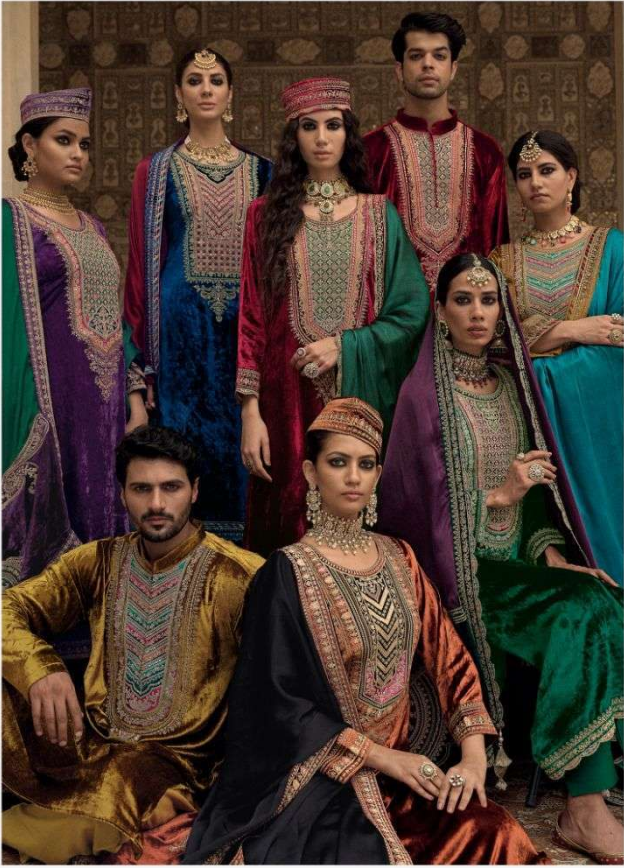

Shahi Andaz

Luxury Festive Collection

 **IBIZA™**
A Lifestyle to Follow™
Shahi Andaz
Luxury Festive Collection

 **IBIZA™**
A lifestyle in fabric

Shahi Andaz

Luxury Festive Collection

 **IBIZA**
A lifestyle in fabric
Shahi Andaz
Luxury Festive Collection

10456

10453

10454

10457

10458

NO	DESCRIPTION	RATE
10451		3595/-
	SHIRT	
10452	This shirt is crafted from pure Florence viscose velvet, a sumptuous and refined fabric that flows gracefully on the body. The shirt showcases splendid mina work and rich embroidery work that impart elegance and allure to the outfit. The front of the shirt has designer beautiful patch-work that are fashioned from velvet and adorned with rich details	3595/-
10453		3595/-
10454		3595/-
	DUPATTA	
10455	This dupatta is of pure Turin organza satin, a breezy and ethereal fabric that harmonizes with the shirt. The dupatta has velvet lace on all four sides that are embroidered with delicate patterns. The two ends of the pallu have designer velvet patches that coordinate with the shirt	3595/-
10456		3595/-
	TROUSERS	
10457	Stylish trousers made from pure Rimini viscose pashmina, a smooth and warm fabric. The trousers have versatile colors. The fabric is warm and comfortable	3595/-
10458		3595/-
DESIGNR-8		RATE:-28760