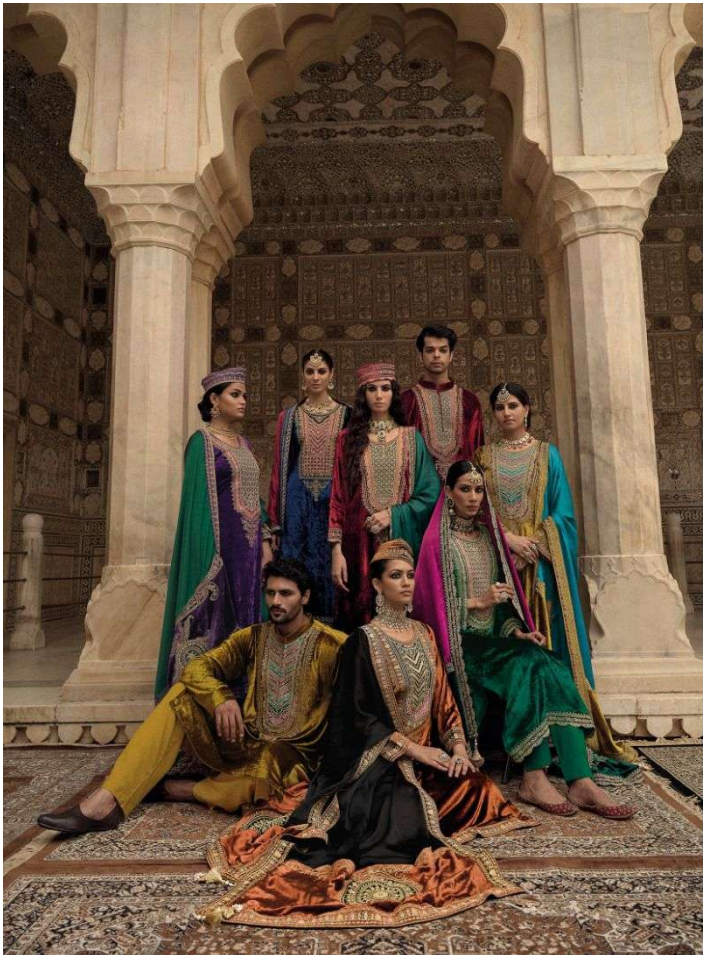

Shahi Andaz

Luxury Festive Collection

 **IBIZA™**
A Lifestyle to Follow™
Shahi Andaz
Luxury Festive Collection

 **IBIZA™**
A lifestyle in fabric

Shahi Andaz

Luxury Festive Collection

 **IBIZA**
A lifestyle in fabric
Shahi Andaz
Luxury Festive Collection

10456

10453

10454

10457

10458

NO	DESCRIPTION	RATE
10451		3595/-
	SHIRT	
10452	This shirt is crafted from pure Florence viscose velvet, a sumptuous and refined fabric that flows gracefully on the body. The shirt showcases splendid mina work and rich embroidery work that impart elegance and allure to the outfit. The front of the shirt has designer beautiful patch-work that are fashioned from velvet and adorned with rich details	3595/-
10453		3595/-
10454		3595/-
	DUPATTA	
10455	This dupatta is of pure Turin organza satin, a breezy and ethereal fabric that harmonizes with the shirt. The dupatta has velvet lace on all four sides that are embroidered with delicate patterns. The two ends of the pallu have designer velvet patches that coordinate with the shirt	3595/-
10456		3595/-
	TROUSERS	
10457	Stylish trousers made from pure Rimini viscose pashmina, a smooth and warm fabric. The trousers have versatile colors. The fabric is warm and comfortable	3595/-
10458		3595/-
DESIGNR-8		RATE:-28760