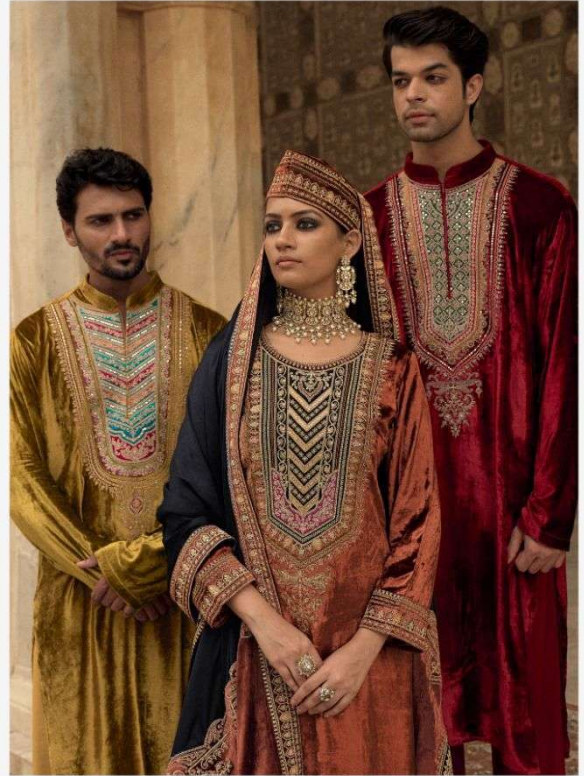

Shahi Andaz

Luxury Festive Collection

 **IBIZA™**
A Lifestyle to Follow™
Shahi Andaz
Luxury Festive Collection

 **IBIZA™**
A lifestyle in fabric

Shahi Andaz

Luxury Festive Collection

 **IBIZA**
A lifestyle in fabric
Shahi Andaz
Luxury Festive Collection

10456

10453

10454

10457

10458

NO	DESCRIPTION	RATE
10451		3595/-
	SHIRT	
10452	This shirt is crafted from pure Florence viscose velvet, a sumptuous and refined fabric that flows gracefully on the body. The shirt showcases splendid mina work and rich embroidery work that impart elegance and allure to the outfit. The front of the shirt has designer beautiful patch-work that are fashioned from velvet and adorned with rich details	3595/-
10453		3595/-
10454		3595/-
	DUPATTA	
10455	This dupatta is of pure Turin organza satin, a breezy and ethereal fabric that harmonizes with the shirt. The dupatta has velvet lace on all four sides that are embroidered with delicate patterns. The two ends of the pallu have designer velvet patches that coordinate with the shirt	3595/-
10456		3595/-
	TROUSERS	
10457	Stylish trousers made from pure Rimini viscose pashmina, a smooth and warm fabric. The trousers have versatile colors. The fabric is warm and comfortable	3595/-
10458		3595/-
DESIGNR-8		RATE:-28760