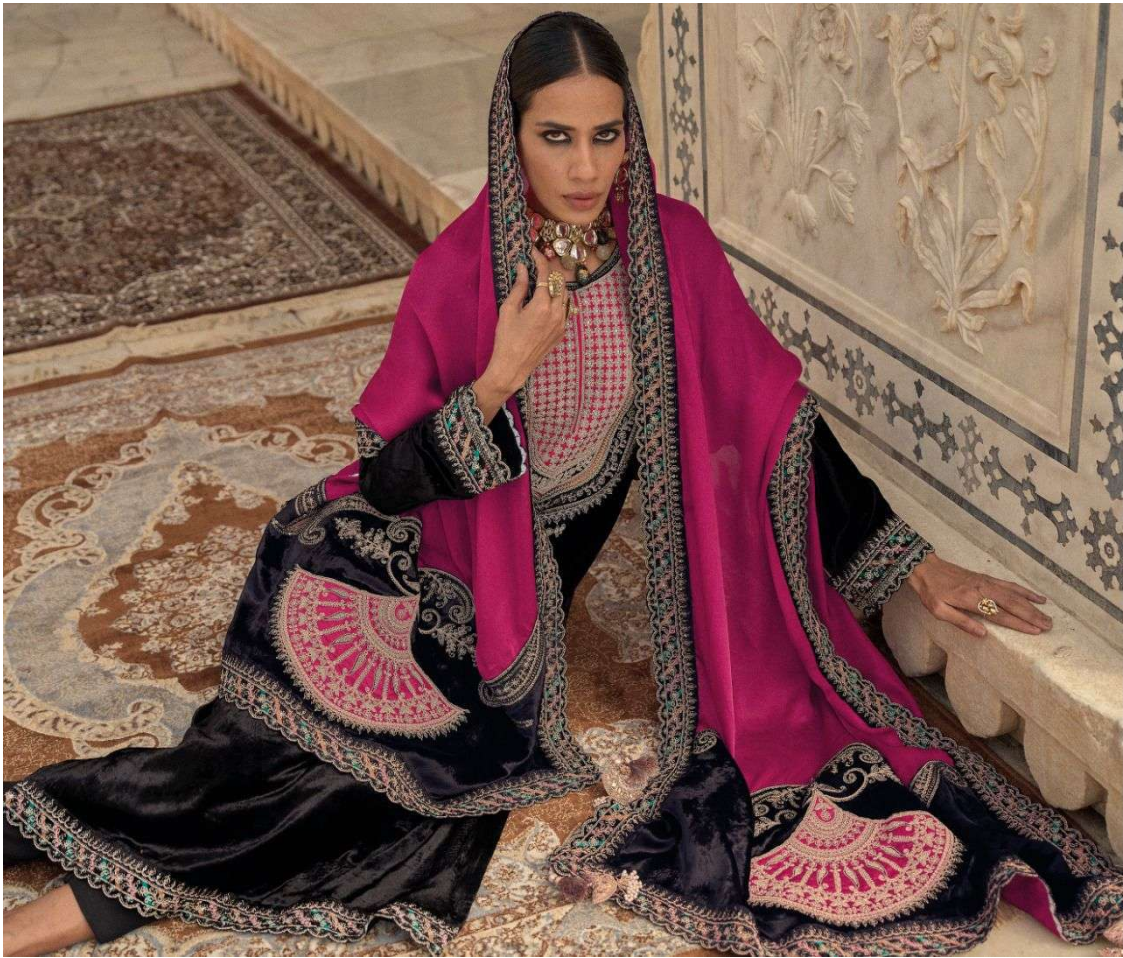

IBIZA
A lifestyle in fabric
Shahi Andaz
Luxury Festive Collection