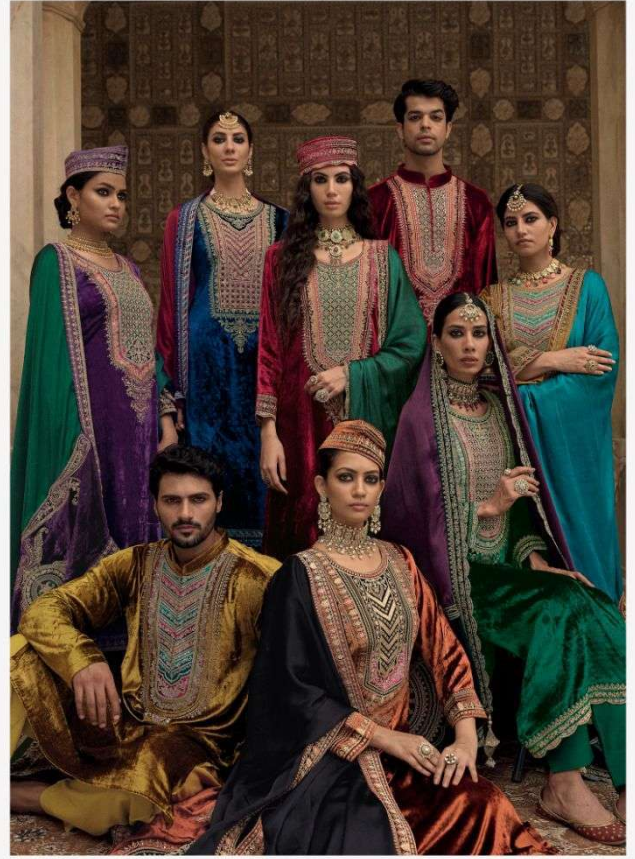

10456

10453

10454

10457

10458

NO	DESCRIPTION	RATE
10451		3595/-
	SHIRT	
10452	This shirt is crafted from pure Florence viscose velvet, a sumptuous and refined fabric that flows gracefully on the body. The shirt showcases splendid mina work and rich embroidery work that impart elegance and allure to the outfit. The front of the shirt has designer beautiful patch-work that are fashioned from velvet and adorned with rich details	3595/-
10453		3595/-
10454		3595/-
	DUPATTA	
10455	This dupatta is of pure Turin organza satin, a breezy and ethereal fabric that harmonizes with the shirt. The dupatta has velvet lace on all four sides that are embroidered with delicate patterns. The two ends of the pallu have designer velvet patches that coordinate with the shirt	3595/-
10456		3595/-
	TROUSERS	
10457	Stylish trousers made from pure Rimini viscose pashmina, a smooth and warm fabric. The trousers have versatile colors. The fabric is warm and comfortable	3595/-
10458		3595/-
DESIGNR-8		RATE:-28760

Shahi Andaz

Luxury Festive Collection

IBIZA™
A COLLECTION OF FASHION

Shahi Andaz

Luxury Festive Collection

 **IBIZA**
A lifestyle to follow
Shahi Andaz
Luxury Festive Collection

 **IBIZA™**
A lifestyle to follow.
Shahi Andaz
Luxury Festive Collection