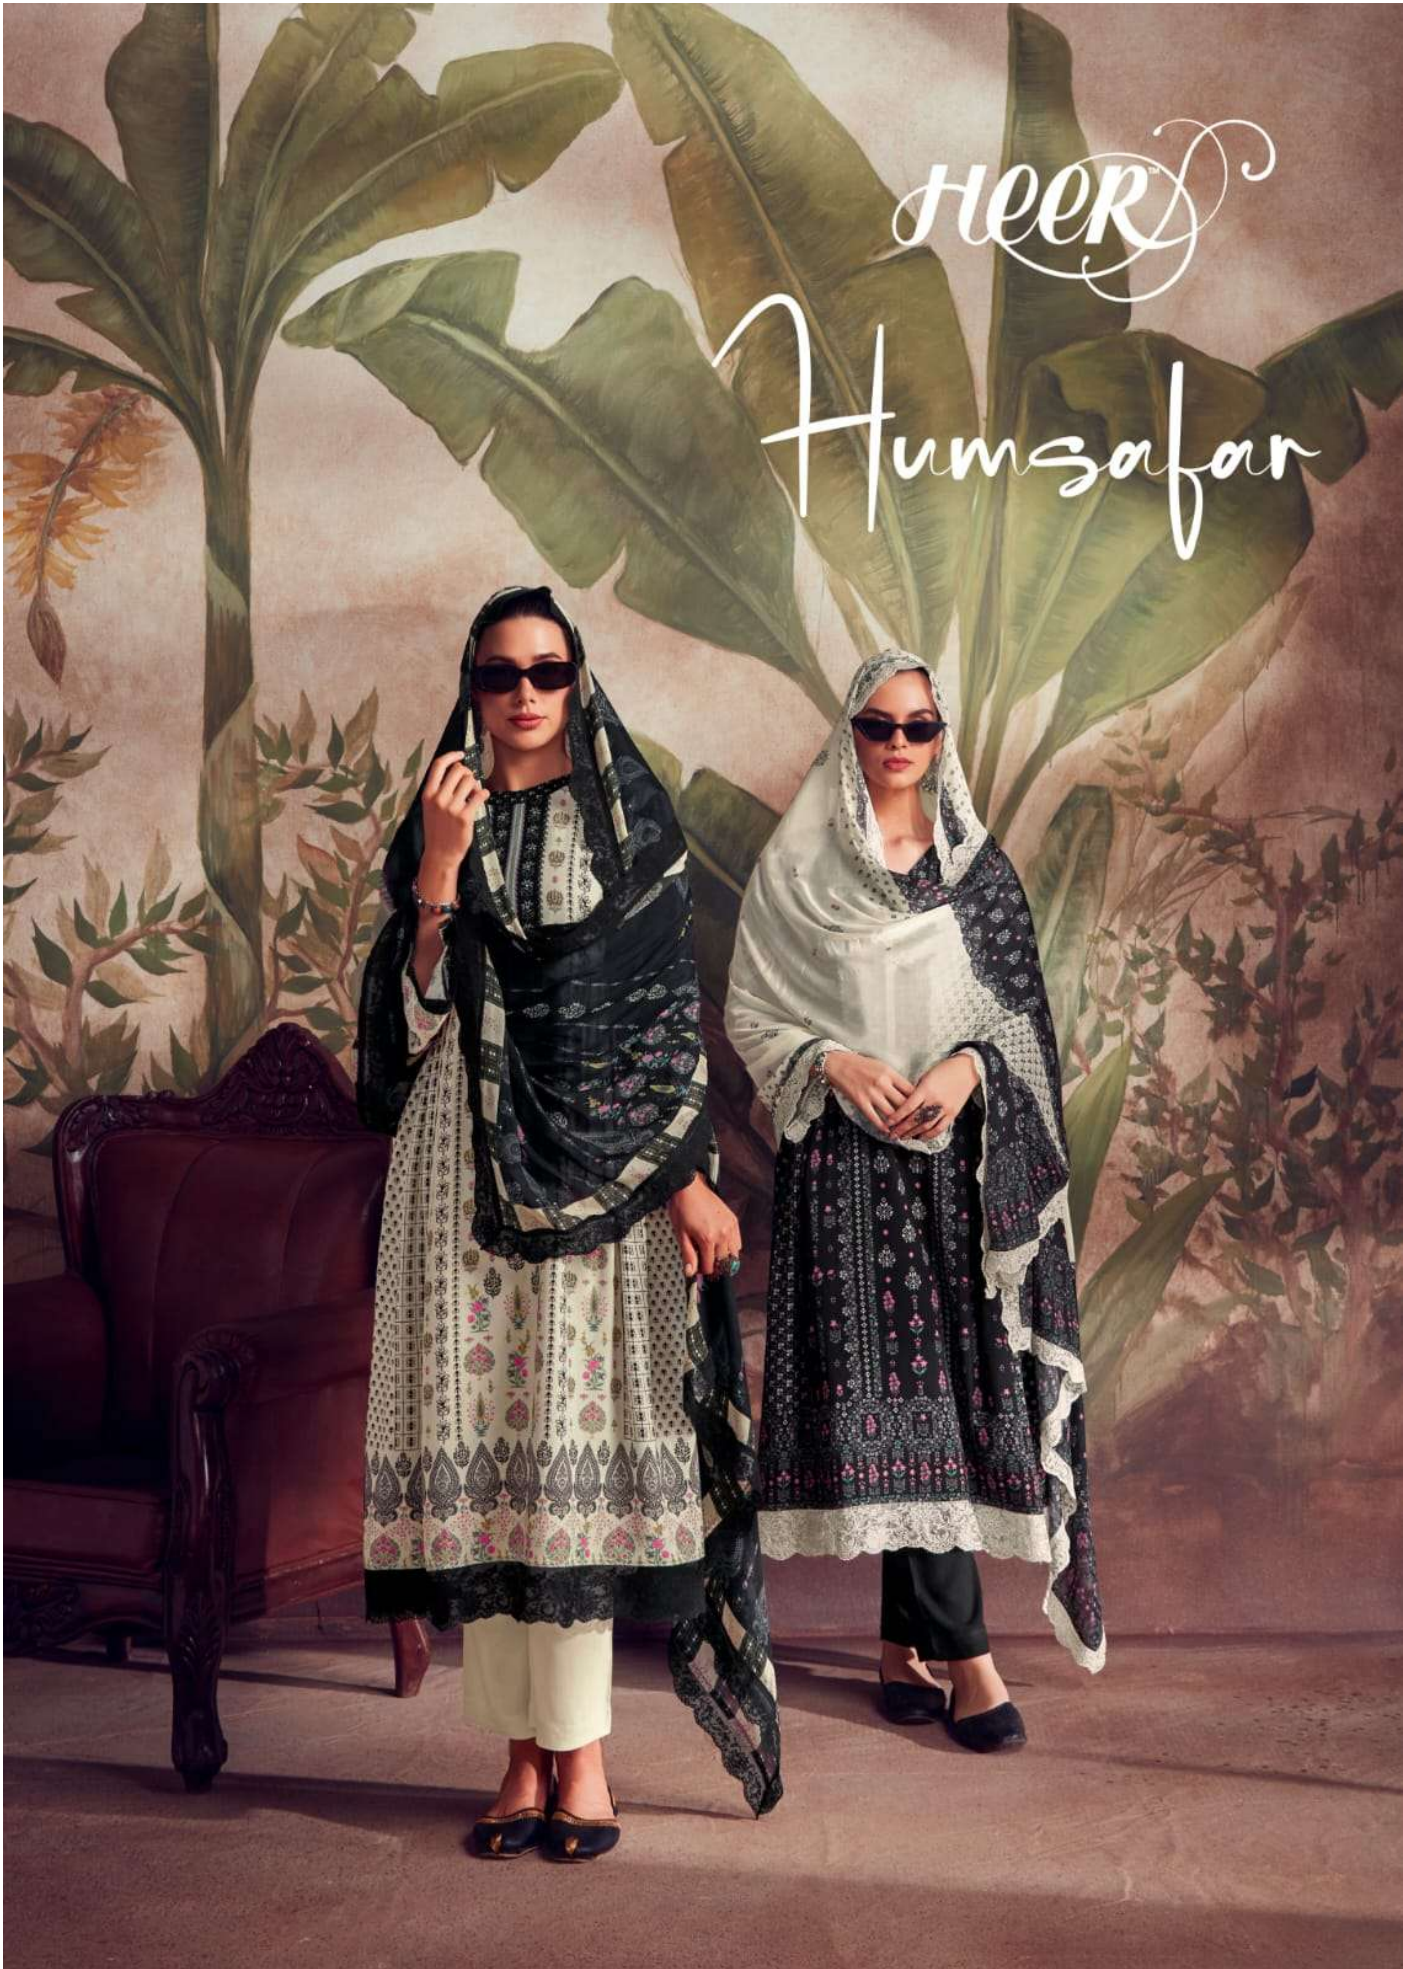

HEER
Humsafar