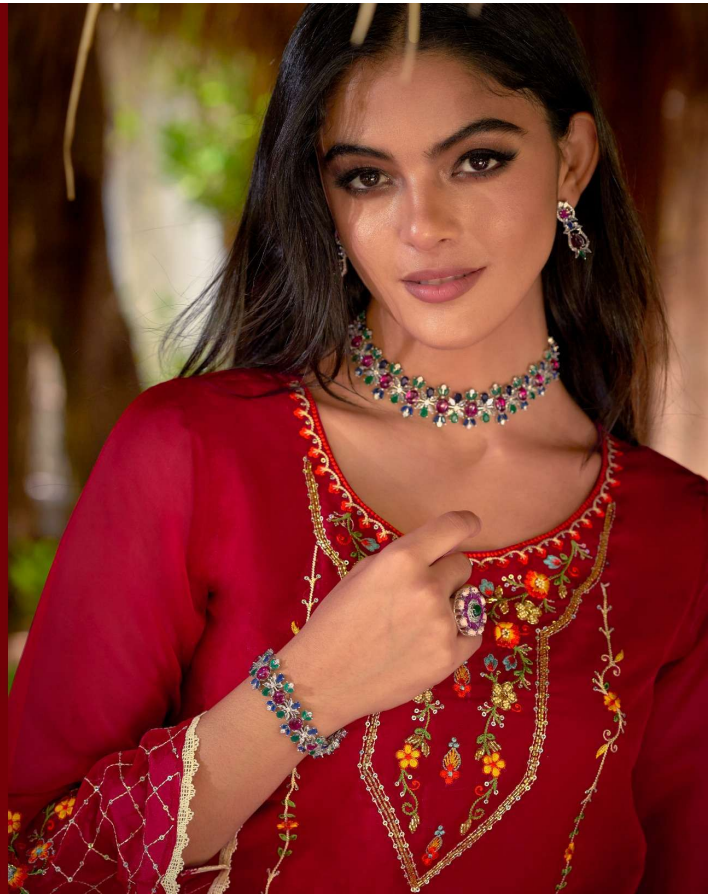

LILY&LALI®
GULS PRIDE
A PRODUCT OF FICHA GROUP
13306 // MUSHQ