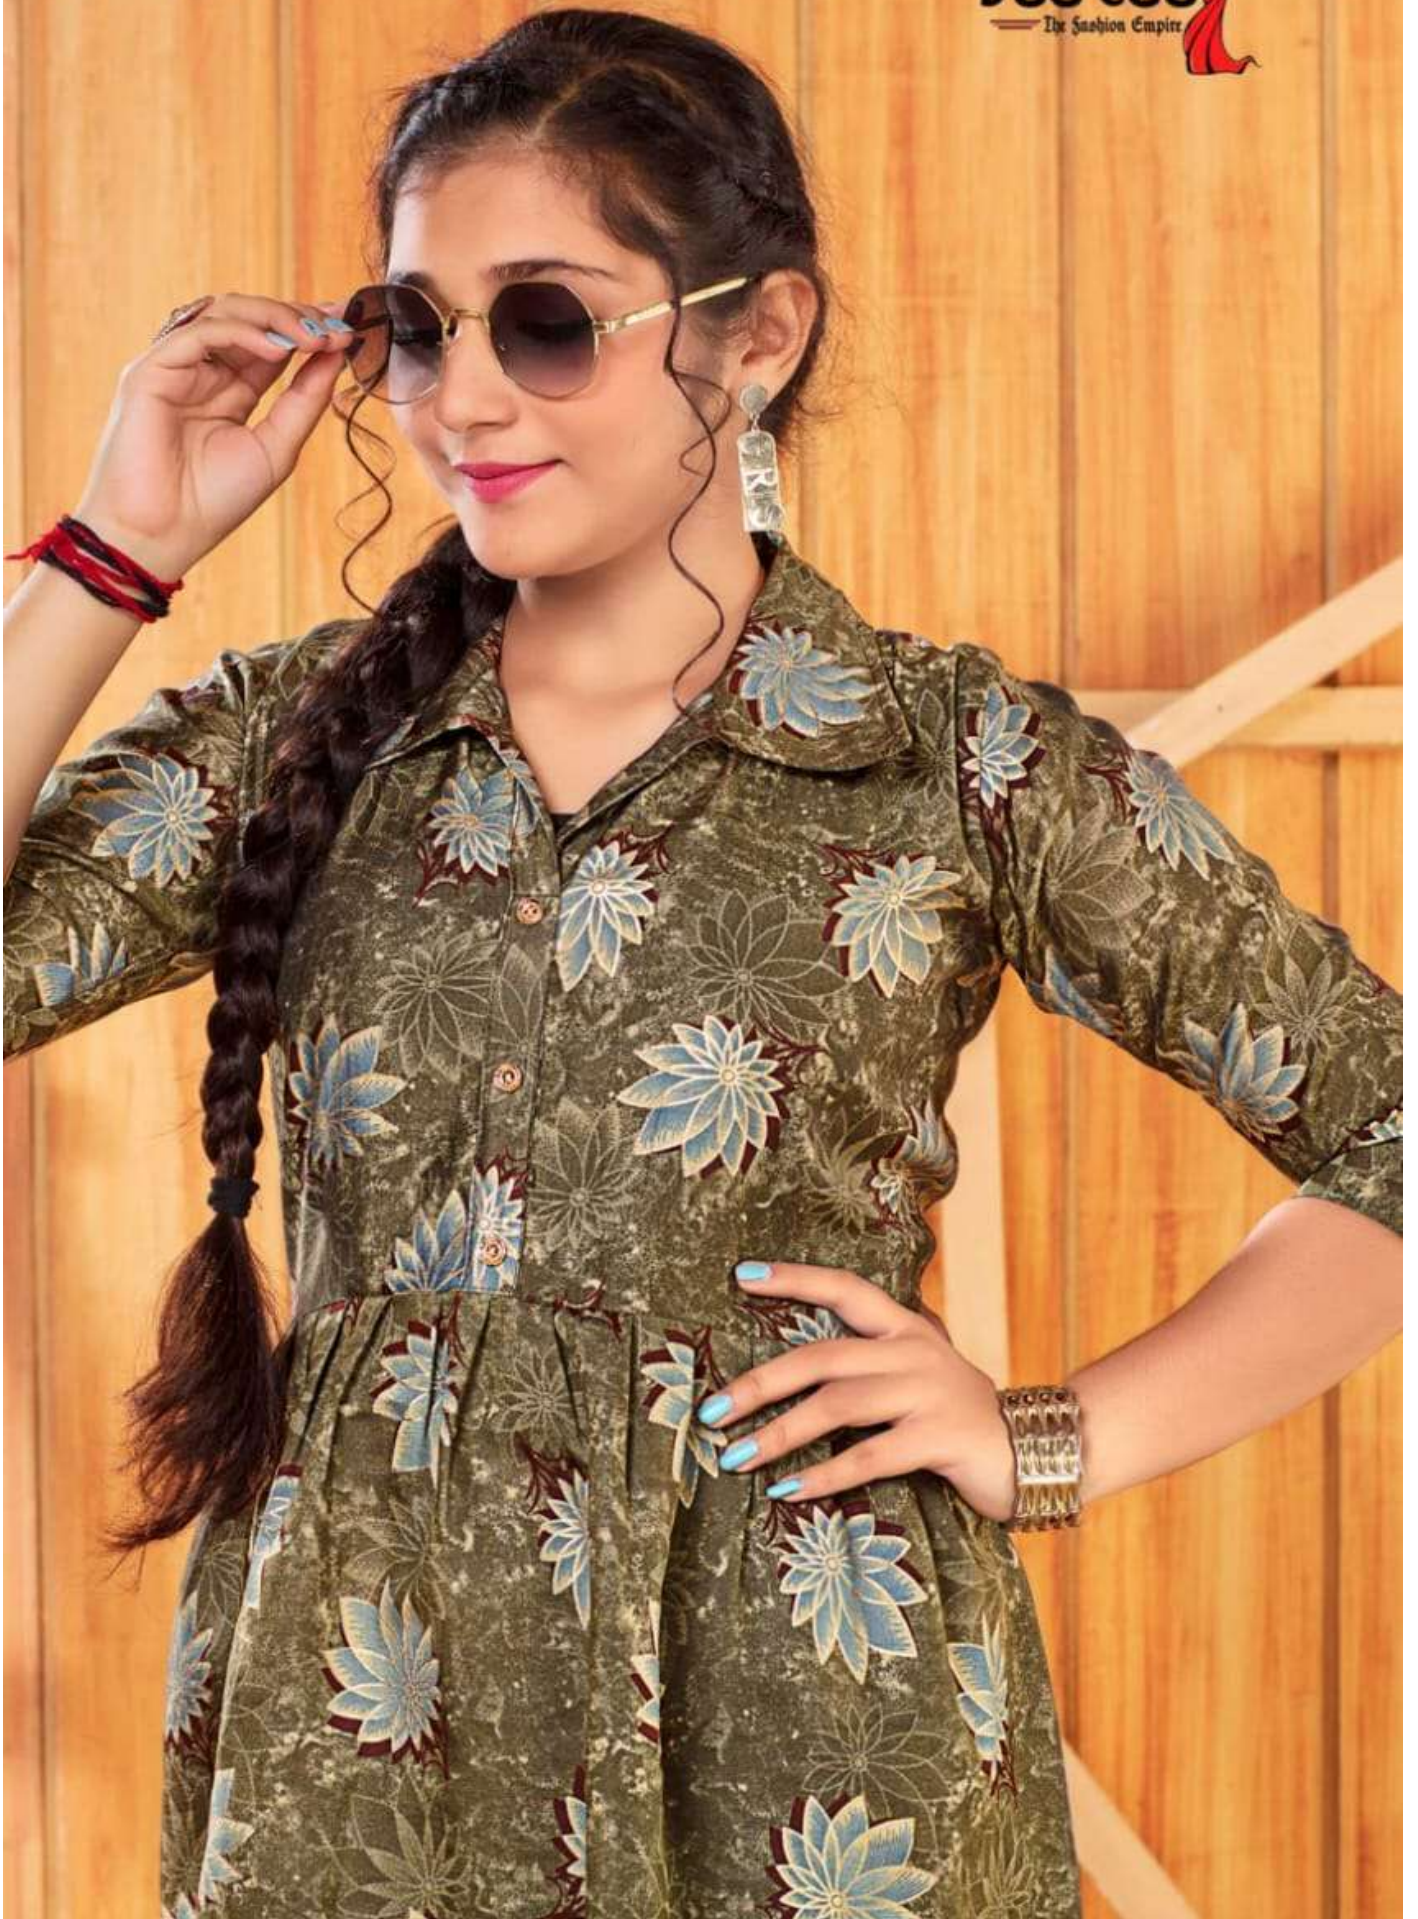

**DEE CEE**  
The Fashion Empire

**Golden girl**  
THE FASHION EMPIRE  
**SIZE: 36.38.40**

**DEE CEE**  
— The Fashion Empire

**GOLDEN GIRL**

101

DEE CEE  
— The Fashion Empire

GOLDEN GIRL

**DEE CEE**  
— The Fashion Empire

**GOLDEN GIRL**

**DEE CEE**  
— The Fashion Empire

**GOLDEN GIRL**

DEE CEE  
The Fashion Empire

Golden girl  
THE FASHION EMPIRE  
SIZE: 36.38.40

**DEE CEE**  
The Fashion Empire

**Golden girl**  
THE FASHION EMPIRE

FAB:- HEAVY MODAL SILK  
PATTERN:- FANCY PRINTED  
COAT SUIT TOP WITH  
SHIRT COLLAR AND BOTTOM.  
SIZE:- 36 - 38 - 40

GOLDEN GIRL

WEAR AND SET  
TRENDS.

DEE CEE  
The Fashion Empire

GOLDEN GIRL

**DEE CEE**  
— The Fashion Empire