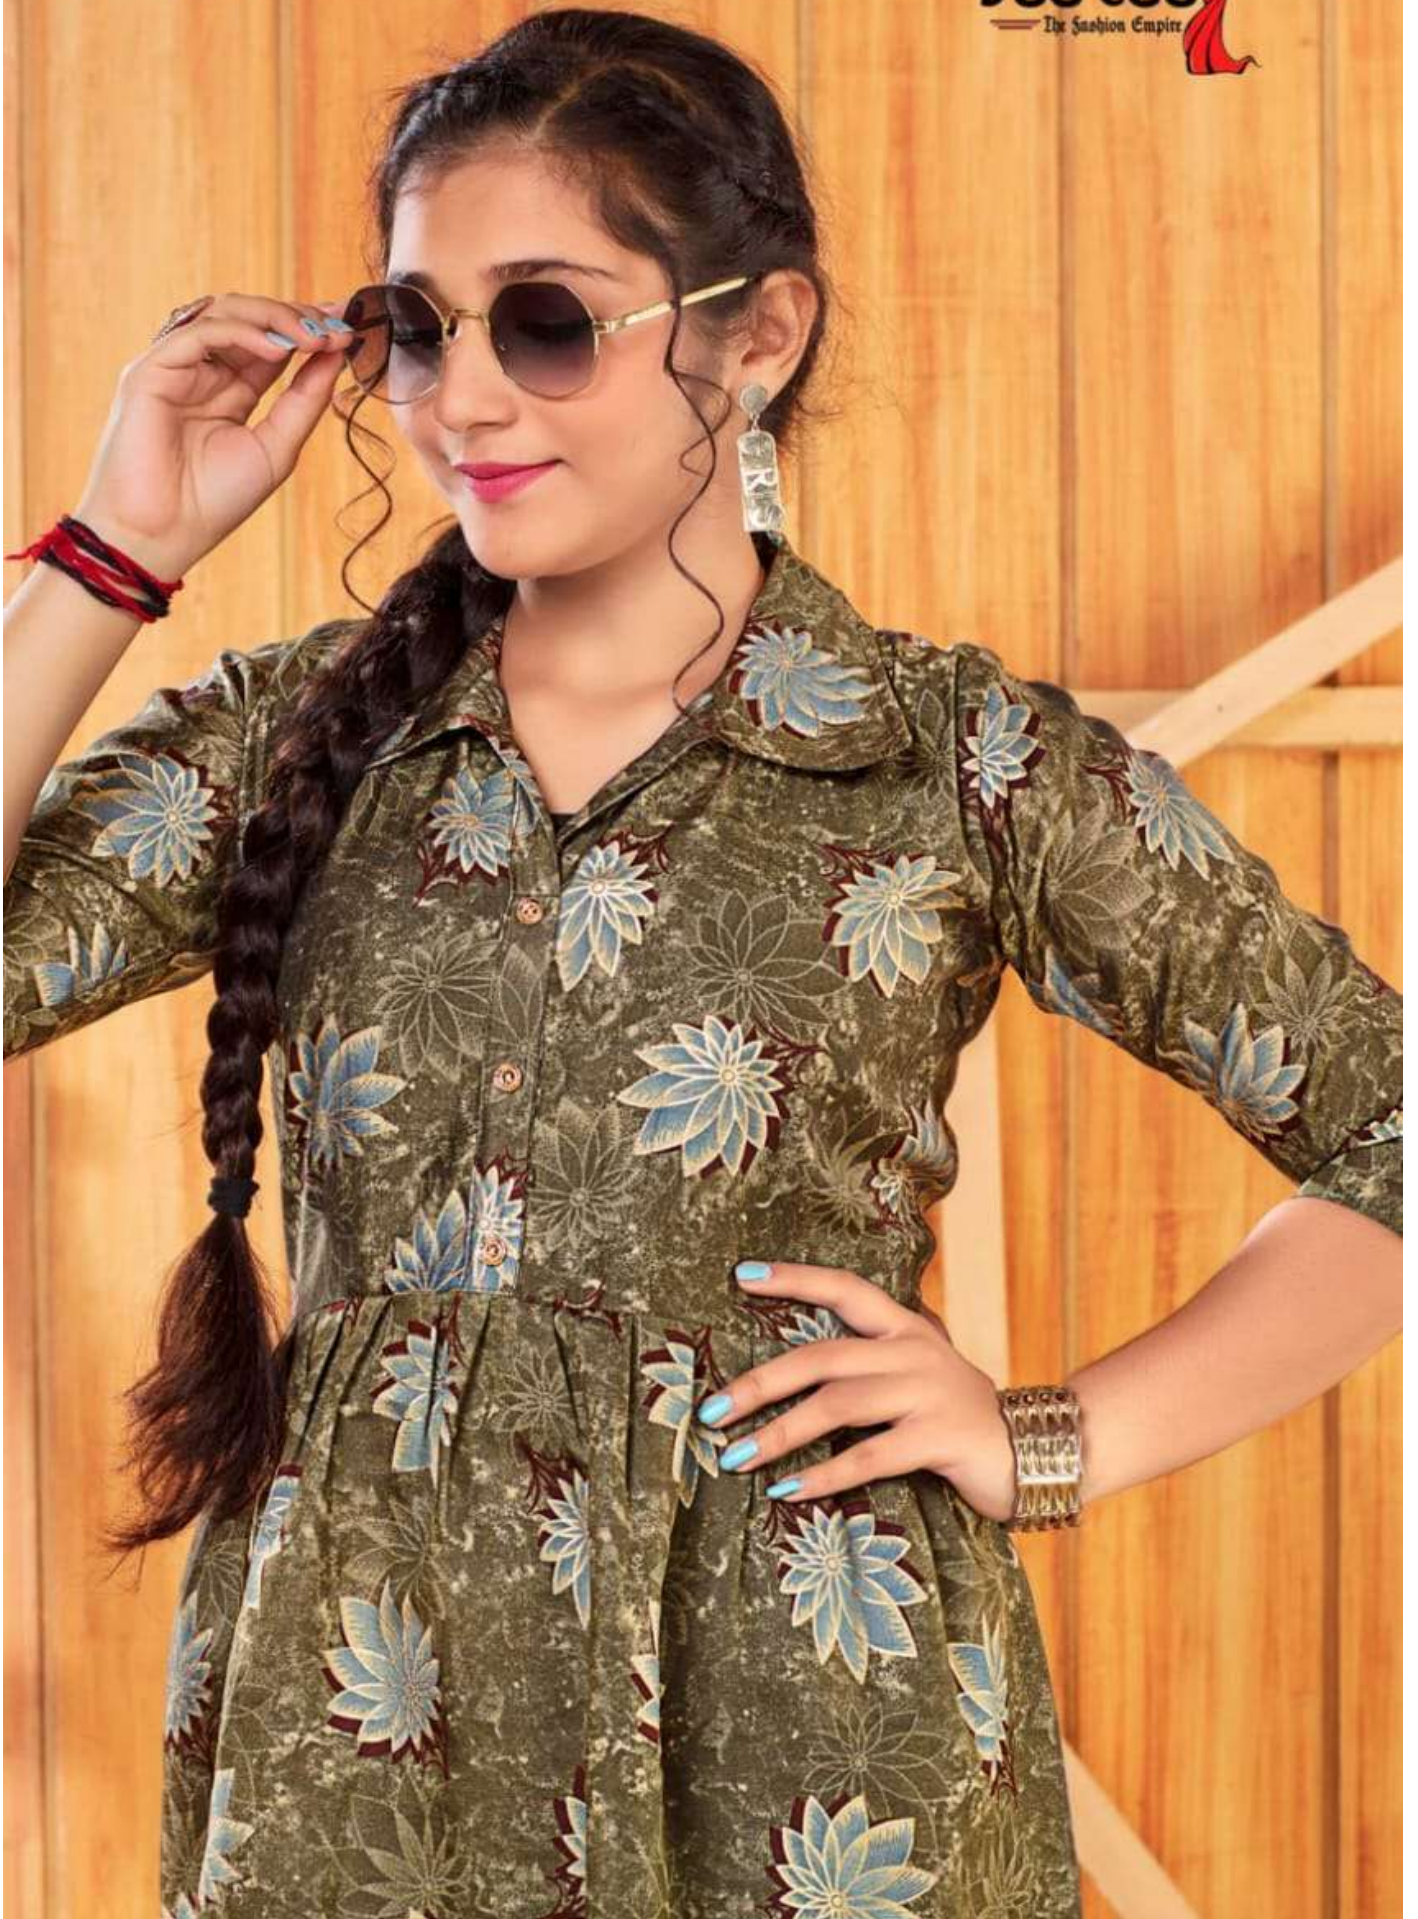

DEE CEE
The Fashion Empire

Golden girl
THE FASHION EMPIRE
SIZE: 36.38.40

DEE CEE
— The Fashion Empire

GOLDEN GIRL

101

DEE CEE
— The Fashion Empire

GOLDEN GIRL

DEE CEE
— The Fashion Empire

GOLDEN GIRL

DEE CEE
— The Fashion Empire

GOLDEN GIRL

DEE CEE
The Fashion Empire

Golden girl
THE FASHION EMPIRE
SIZE: 36.38.40

DEE CEE
The Fashion Empire

Golden girl
THE FASHION EMPIRE

FAB:- HEAVY MODAL SILK
PATTERN:- FANCY PRINTED
COAT SUIT TOP WITH
SHIRT COLLAR AND BOTTOM.
SIZE:- 36 - 38 - 40