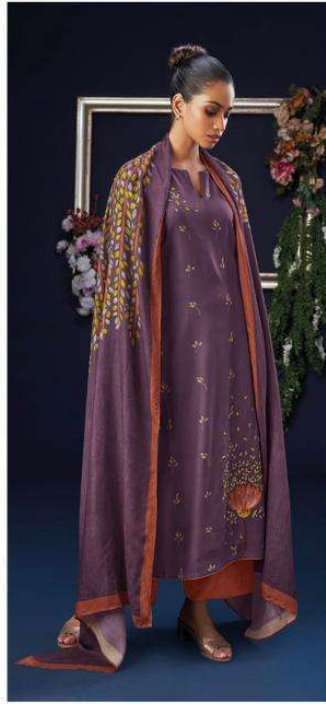

Ganga®
Dhriti
S1929

Ganga®
Dhriti
S1929

S1929-A

S1929-B

S1929-C

S1929-D

S1929-A

S1929-B

S1929-C

S1929-D

Ganga®
Dhriti
S1929- A/B/C/D

PRODUCT NAME	<i>DHRITI</i>
D.NO.	S1929
DESCRIPTION	TOP PREMIUM PURE PASHMINA PRINTED WITH EMBROIDERY & SOLID BORDER BOTTOM PREMIUM PURE PASHMINA SOLID COLOUR DUPATTA FINEST VISCOSE SHAWL PRINTED
HSN CODE	540834
WHOLESALE PRICE	1705/- EACH+GST(EXTRA)