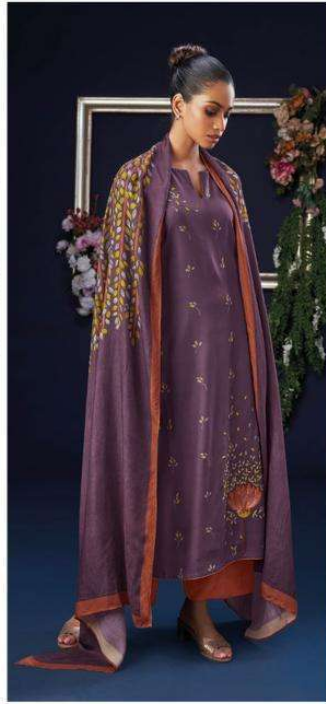

Ganga®
Dhriti
S1929

Ganga®
Dhriti
S1929

S1929-B

S1929-C

S1929-D

S1929-A

S1929-B

S1929-C

S1929-D

Ganga®
Dhriti
S1929- A/B/C/D

PRODUCT NAME	<i>DHRITI</i>
D.NO.	S1929
DESCRIPTION	<p>TOP PREMIUM PURE PASHMINA PRINTED WITH EMBROIDERY & SOLID BORDER</p> <p>BOTTOM PREMIUM PURE PASHMINA SOLID COLOUR</p> <p>DUPATTA FINEST VISCOSE SHAWL PRINTED</p>
HSN CODE	540834
WHOLESALE PRICE	1705/- EACH+GST(EXTRA)