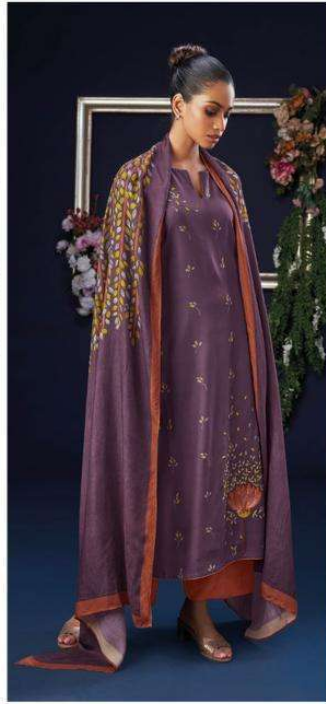

Ganga®
Dhriti
S1929

Ganga®
Dhriti
S1929

S1929-A

S1929-B

S1929-C

S1929-D

S1929-A

S1929-B

S1929-C

S1929-D

Ganga®
Dhriti
S1929- A/B/C/D

PRODUCT NAME	<i>DHRITI</i>
D.NO.	S1929
DESCRIPTION	<p>TOP PREMIUM PURE PASHMINA PRINTED WITH EMBROIDERY & SOLID BORDER</p> <p>BOTTOM PREMIUM PURE PASHMINA SOLID COLOUR</p> <p>DUPATTA FINEST VISCOSE SHAWL PRINTED</p>
HSN CODE	540834
WHOLESALE PRICE	1705/- EACH+GST(EXTRA)