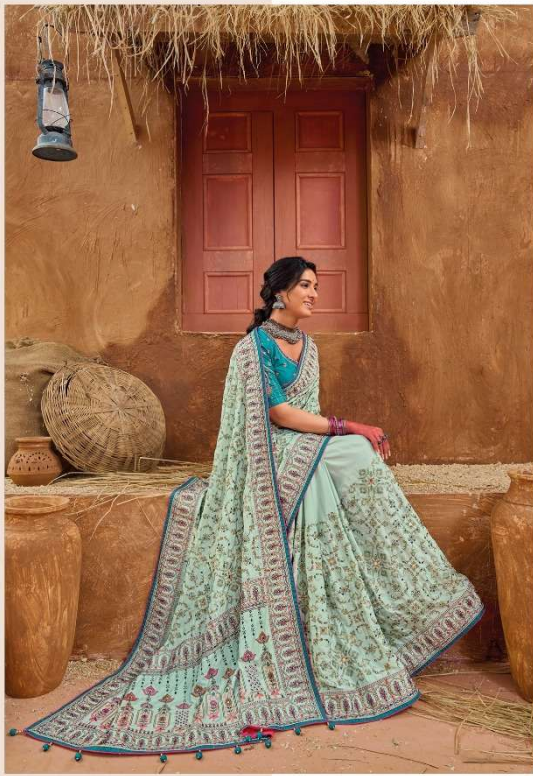

an expression of woman

M. N. Sarves

Magaulal Nathubhai & sons

कच्छी वर्क

VOLUME - 4

MN || 6908

an experience of comfort™

M. N. Classes

an experience of women™

M. N. Sarees

MN || 6902

an experience of excellence™

M. N. Suresh

MN - KACCHI WORK VOL - 4

D.NO.	DESCRIPTION	BLOUSE	M.N.
6901	YELLOW BANARAS SILK SAREE WITH PURE KACHHI WORK,DIAMOND & MIRROR HEAVY WORK	MONALISHA SILK	6999
6902	PURPLE BANARAS SILK SAREE WITH PURE KACHHI WORK,DIAMOND & MIRROR HEAVY WORK	SHANA SILK	5999
6903	MEHANDI BANARAS SILK SAREE WITH PURE KACHHI WORK,DIAMOND & MIRROR HEAVY WORK	REAL SILK	6999
6904	GREY BANARAS SILK SAREE WITH PURE KACHHI WORK,DIAMOND & MIRROR HEAVY WORK	MONALISHA SILK	6999
6905	YELLOW BANARAS SILK SAREE WITH PURE KACHHI WORK,DIAMOND & MIRROR HEAVY WORK	MONALISHA SILK	7999
6906	GREY BANARAS SILK SAREE WITH PURE KACHHI WORK,DIAMOND & MIRROR HEAVY WORK	MONALISHA SILK	6999
6907	MEHANDI BANARAS SILK SAREE WITH PURE KACHHI WORK,DIAMOND & MIRROR HEAVY WORK	MONALISHA SILK	5999
6908	PISTA BANARAS SILK SAREE WITH PURE KACHHI WORK,DIAMOND & MIRROR HEAVY WORK	MONALISHA SILK	6999
6909	CREAM BANARAS SILK SAREE WITH PURE KACHHI WORK,DIAMOND & MIRROR HEAVY WORK	SHANA SILK	6999