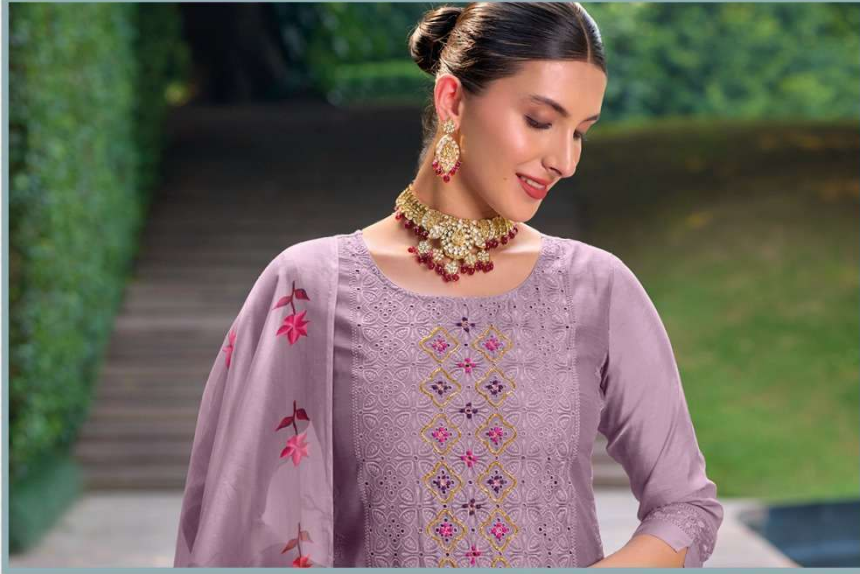

LILY&LALI®
GULS PRIDE
A PRODUCT OF **friona** GROUP

Chikan Kari

Vol-2

FABRICSDetails

: TOP :

SCHIFFLI AND HANDWORK ON CHANDERI SILK WITH INNER

: DUPATTA :

PURE ORGANZA PRINT DUPATTA

: PANT :

PURE VISCOSE PANT

SIZE : M,L,XL,XXL,3XL

NOTE : POCKET INSIDE THE PANT