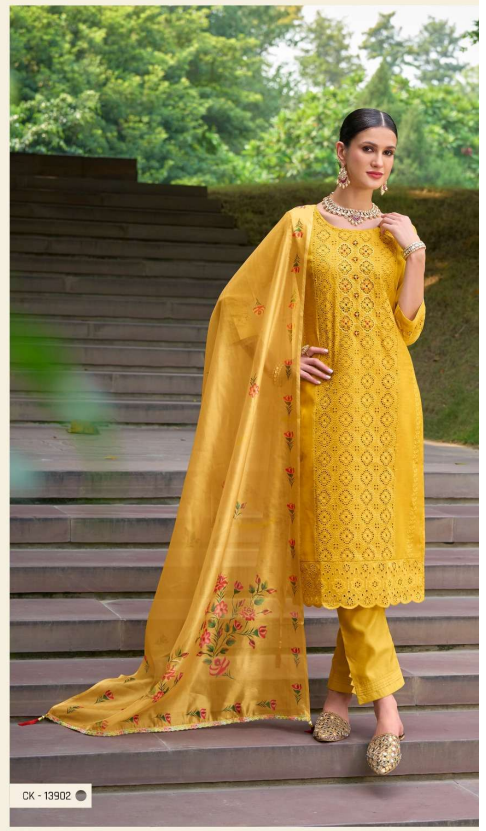

LILY & LALI®
GULS PRIDE
A PRODUCT OF FORTIS GROUP