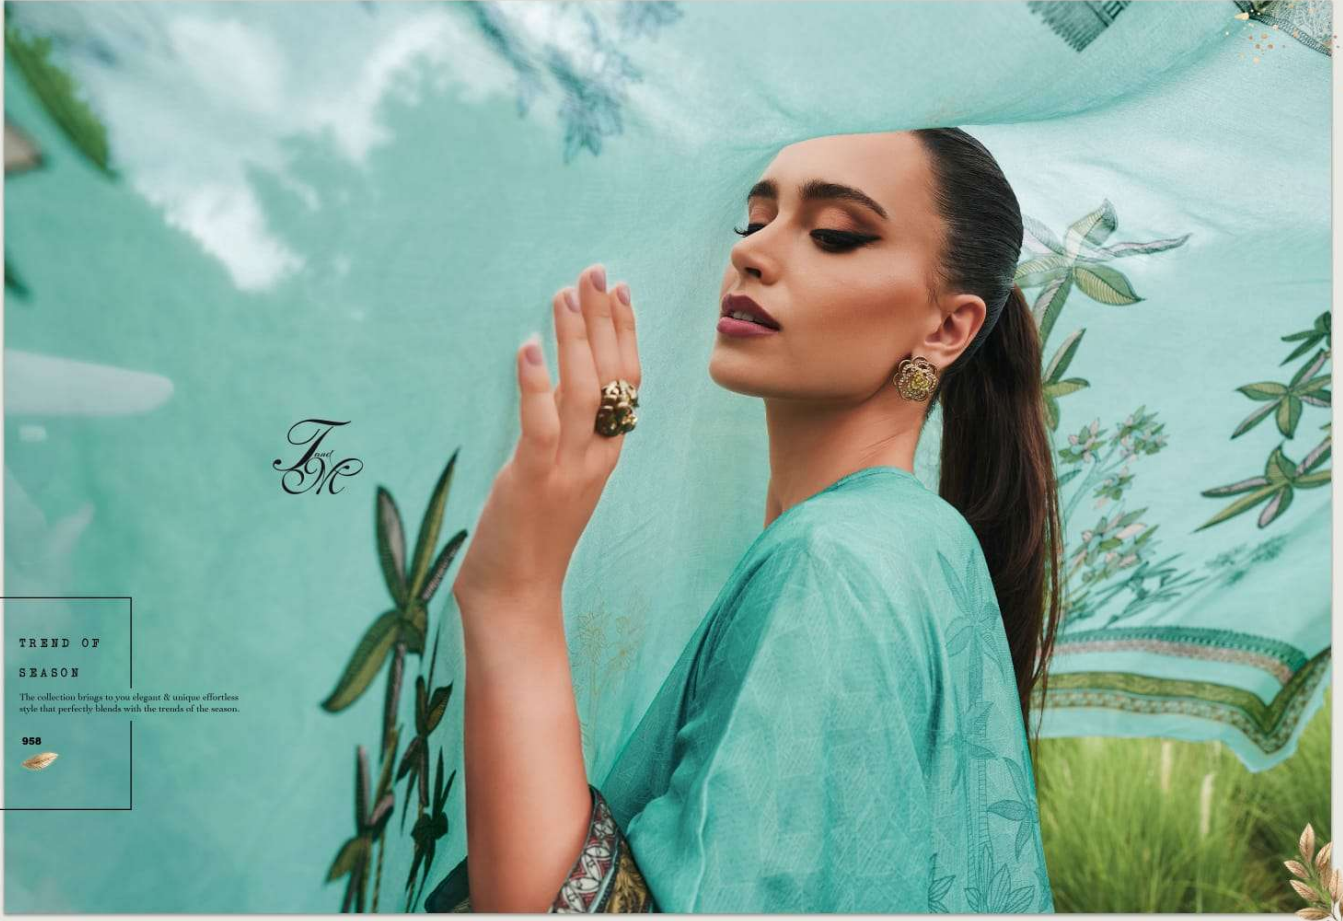

T and Me

TREND OF SEASON

958