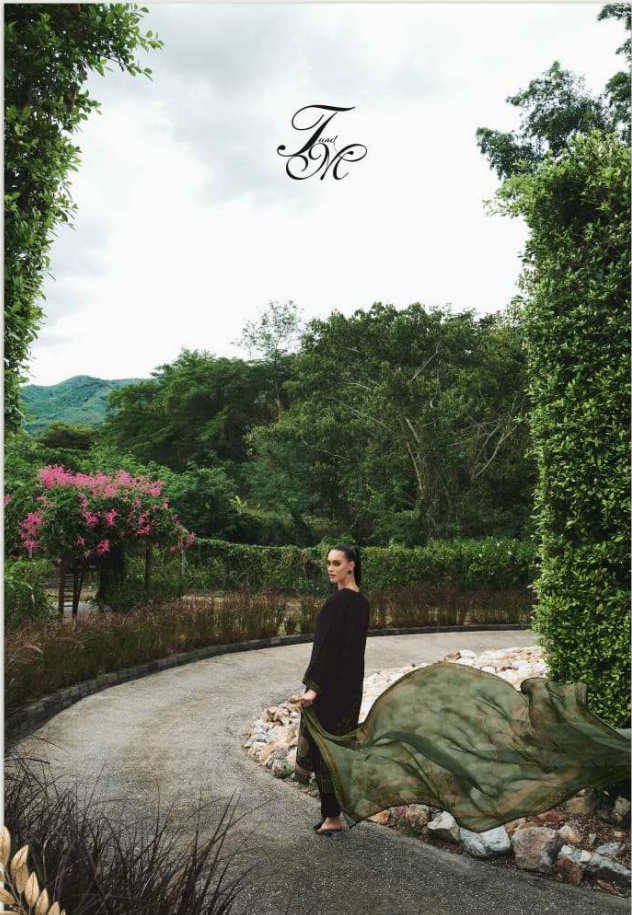

GLAMOUR EPISODE

967