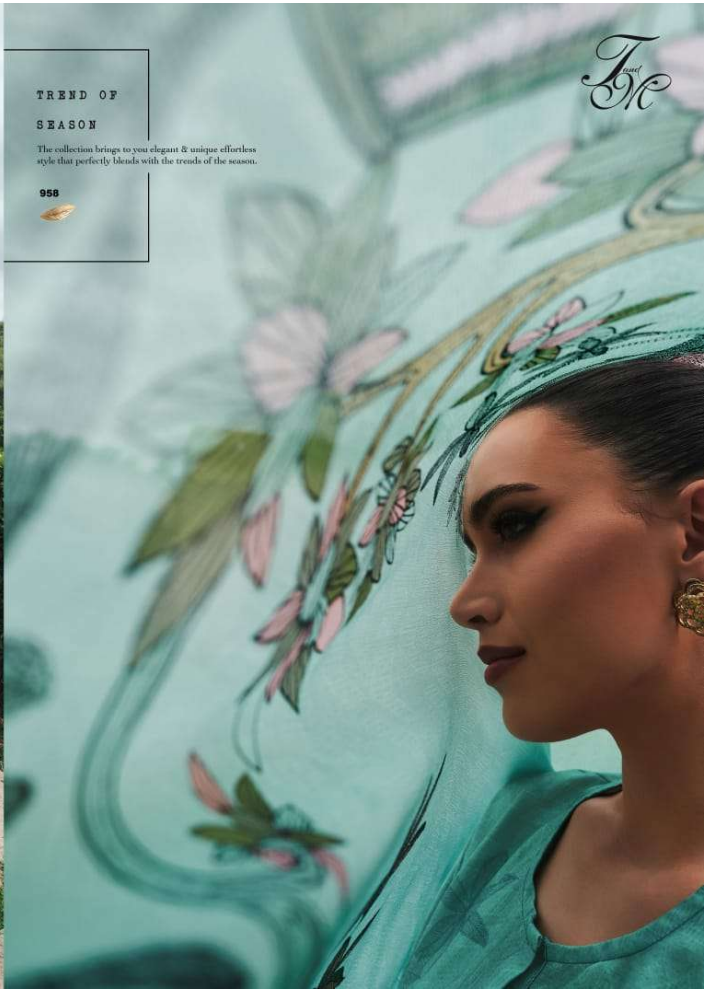

TREND OF
SEASON

958

Trend
Te