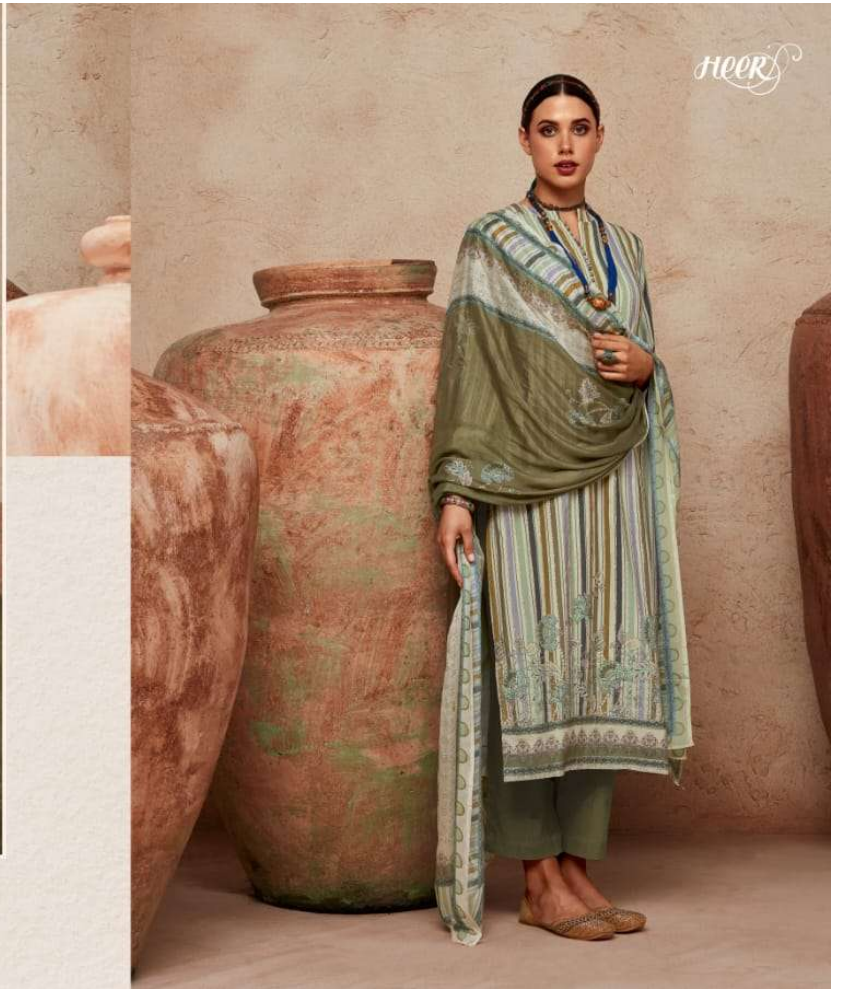

HEER

Laila

HEER

9143

9144

HEER

Laila

9141

Laila

TOP

PURE MASLINE WITH DIGITAL PRINT, WITH STITCHED
GOTTA STRIPES AND MUKAISH WORK ON
DAMAN AND SLEEVES.

DUPATTA

PURE CHINON CHIFFON WITH DIGITAL PRINT WITH
MUKAISH HANDWORK.

BOTTOM

PURE COTTON SATIN.

Heer