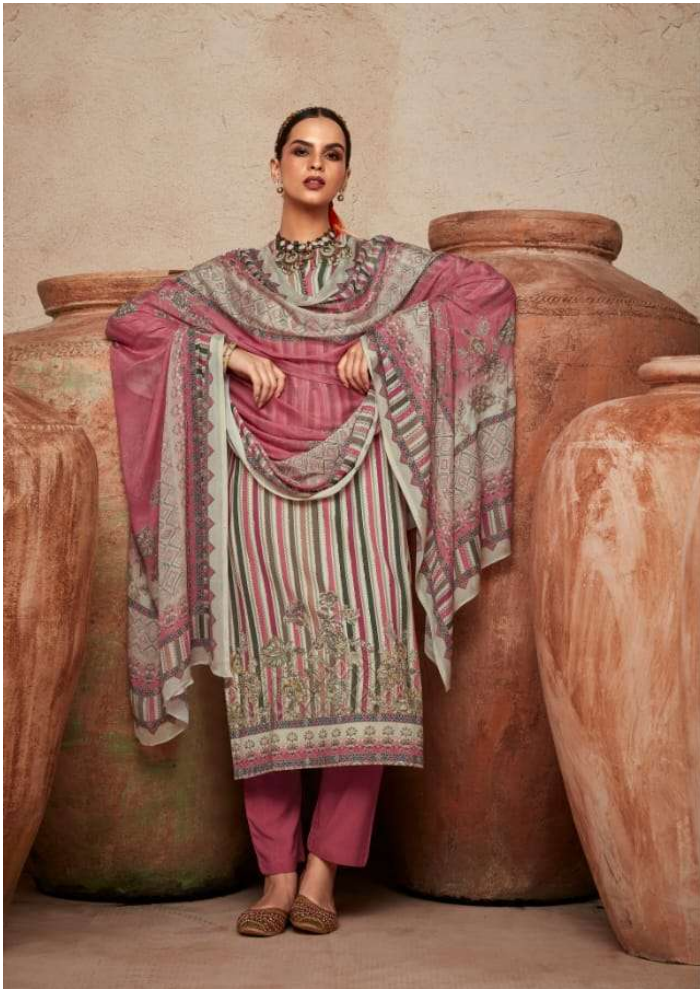

HEER

Laila

HEER

9143

9144

HEER

Laila

9141

Laila

TOP

PURE MASLINE WITH DIGITAL PRINT, WITH STITCHED
GOTTA STRIPES AND MUKAISH WORK ON
DAMAN AND SLEEVES.

DUPATTA

PURE CHINON CHIFFON WITH DIGITAL PRINT WITH
MUKAISH HANDWORK.

BOTTOM

PURE COTTON SATIN.

Heer