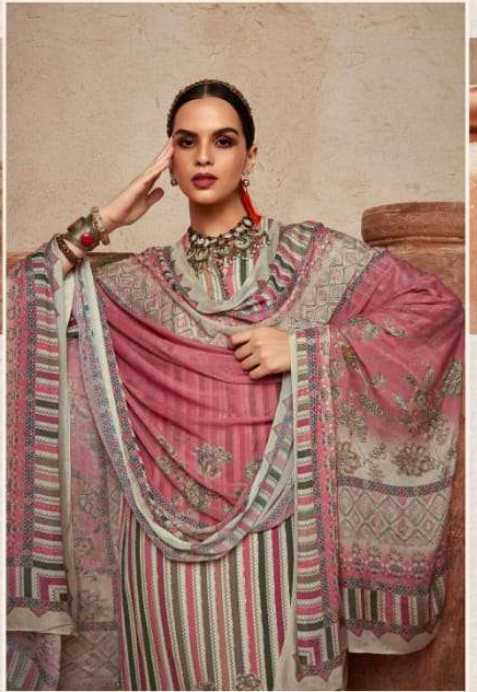

HEER

Laila

HEER

9143

9144

HEER

Laila

9141

Laila

TOP

PURE MASLINE WITH DIGITAL PRINT, WITH STITCHED
GOTTA STRIPES AND MUKAISH WORK ON
DAMAN AND SLEEVES.

DUPATTA

PURE CHINON CHIFFON WITH DIGITAL PRINT WITH
MUKAISH HANDWORK.

BOTTOM

PURE COTTON SATIN.

Heer