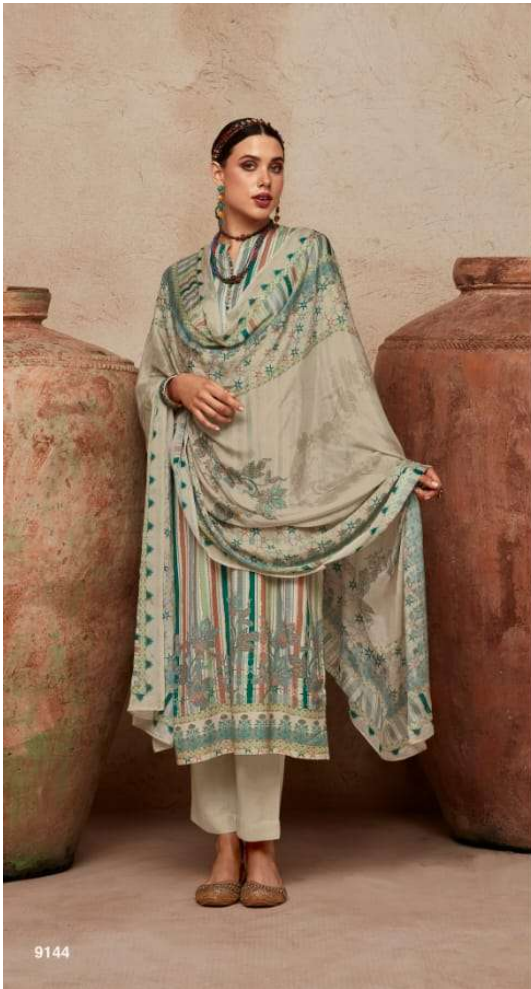

HEER

Laila

HEER

9143

9144

HEER

Laila

9141

HEER

HEER

9146

9147

SR

9148

HEER

9147

Laila

TOP

PURE MASLINE WITH DIGITAL PRINT, WITH STITCHED
GOTTA STRIPES AND MUKAISH WORK ON
DAMAN AND SLEEVES.

DUPATTA

PURE CHINON CHIFFON WITH DIGITAL PRINT WITH
MUKAISH HANDWORK.

BOTTOM

PURE COTTON SATIN.

Heer