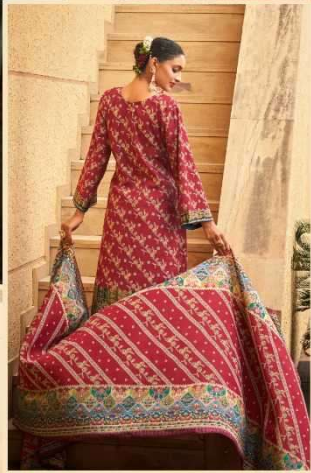

Levisha

TIMELESS FASHION PIECES FOR VERSATILITY *Beautiful*