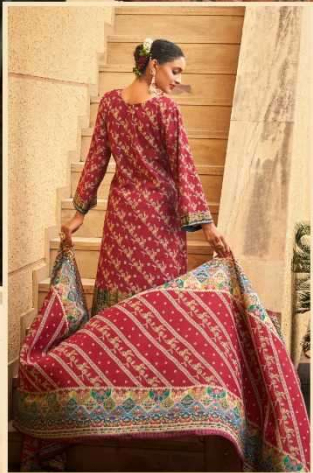

Levisha

TIMELESS FASHION PIECES FOR VERSATILITY *Beautiful*