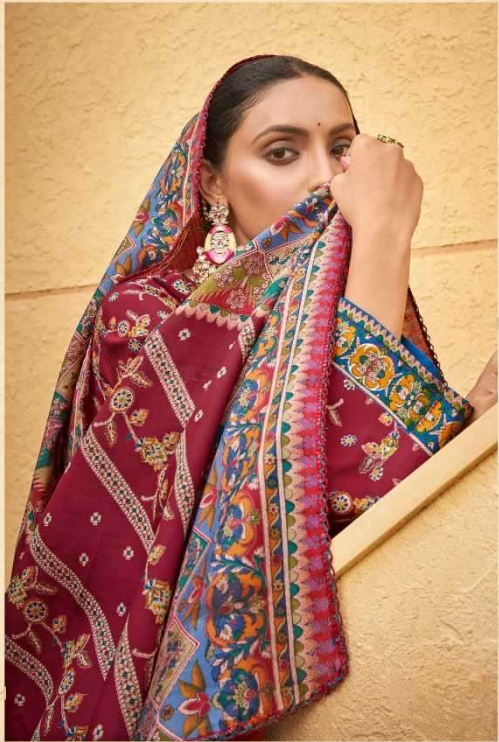

Levisha®

WEDDING AND FESTIVE ATTIRE *Traditional*

DN
114