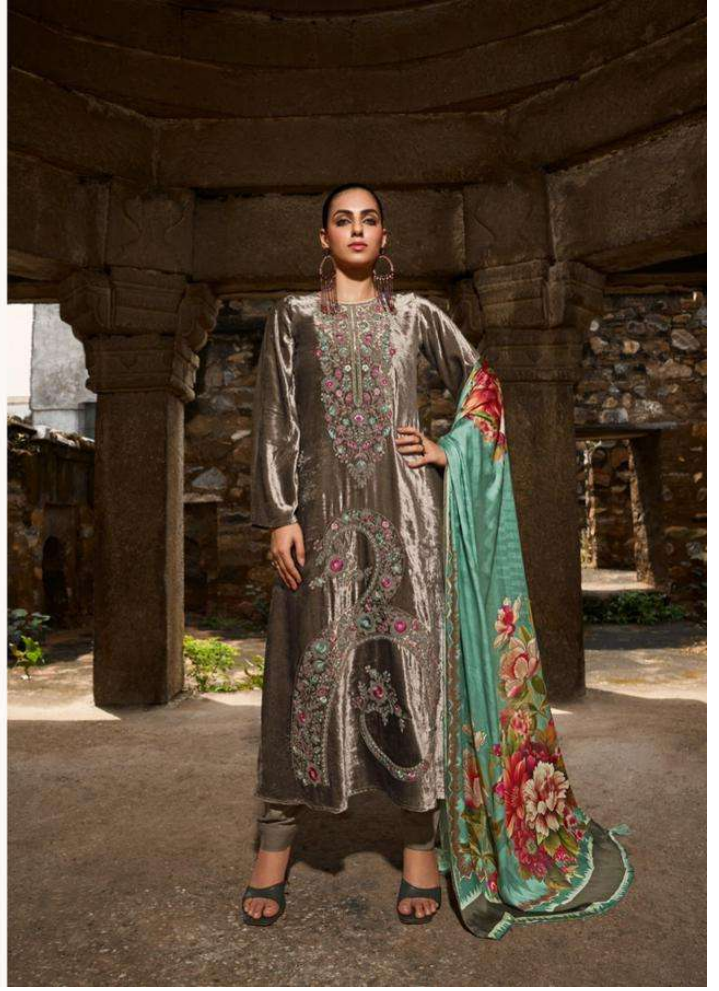

VELVET'S ELEGANCE CAPTURED

Dress to impress
Wearing velvet, a brush with
tactile opulence

11004