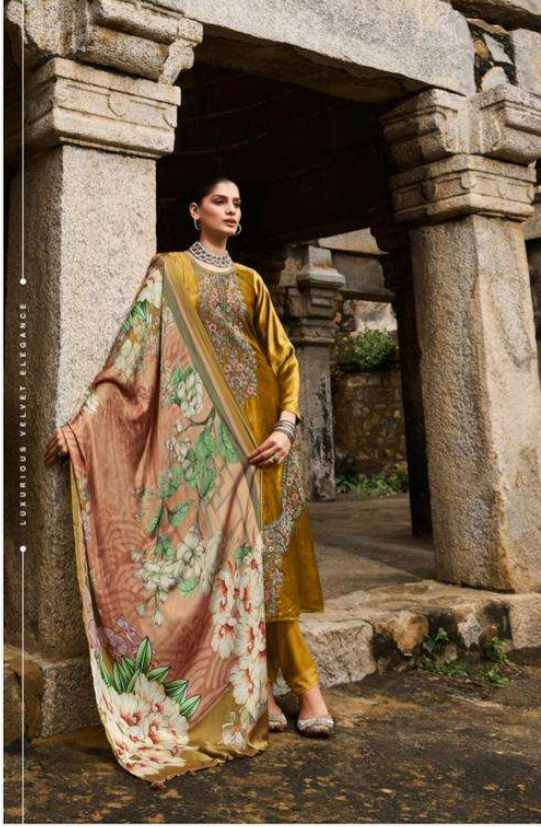

LUXURIOUS VELVET ELEGANCE

11001