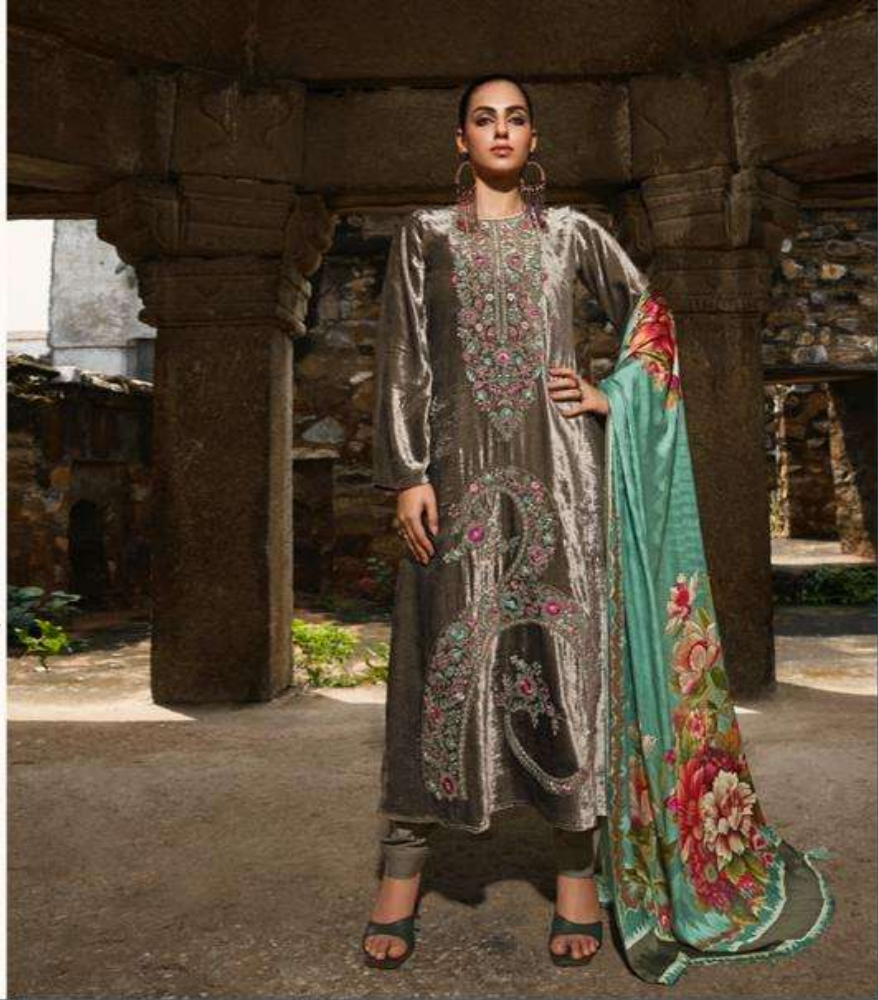

11006

VELVET'S LUSTROUS APPEAL

GULL JEE

Afsana

DESIGN NO.	PRICE	
11001	2399/-	:TOP: VISCOSE VELEV T WITH EMBROIDERY
11002	2399/-	
11003	2399/-	:BOTTAM: PURE VISCOSE PASHMINA
11004	2399/-	
11005	2399/-	:DUPATTA: PURE GAJJI SILK DIGITAL PRINT
11007	2399/-	
Total Pieces: 6		Total Amount: 14394/-+GST