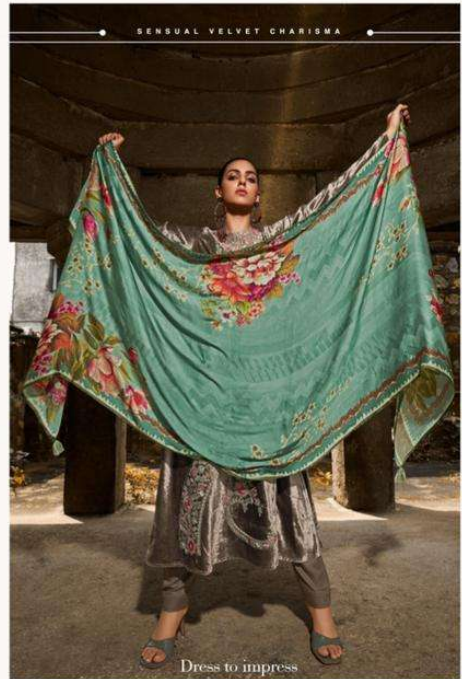

Dress to impress

Wearing velvet, a brush with
tactile opulence

11004