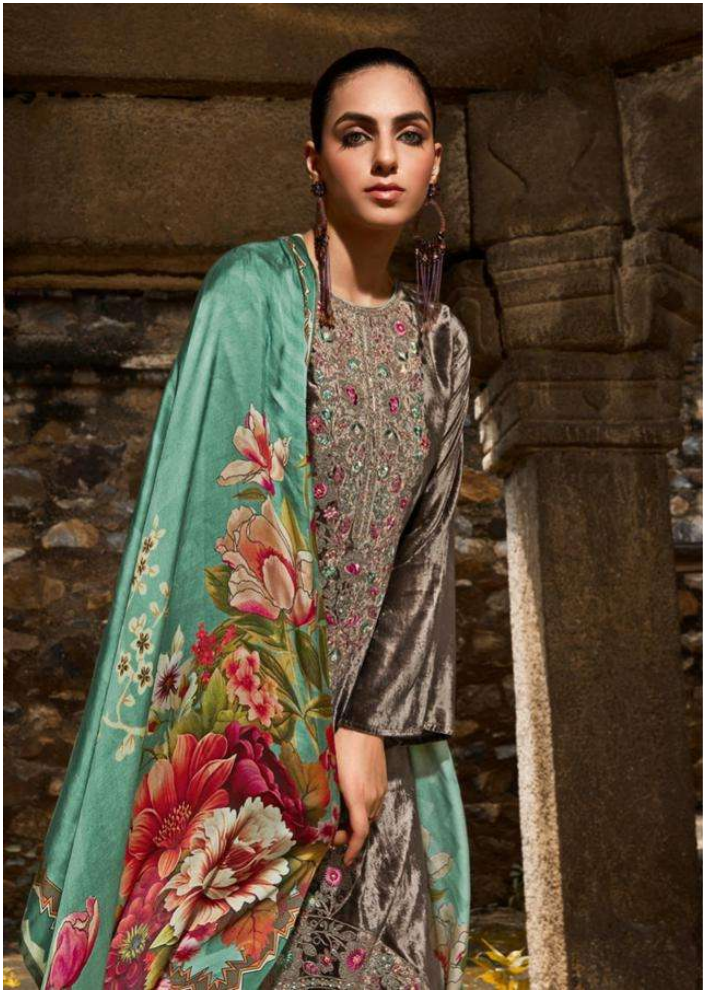

Dress to impress

Wearing velvet, a brush with
tactile opulence

11004