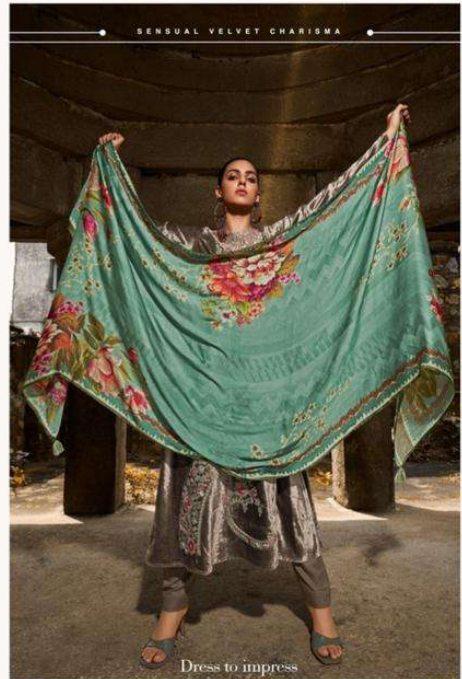

SENSUAL VELVET CHARISMA

Dress to impress

Wearing velvet, a brush with
tactile opulence

11004