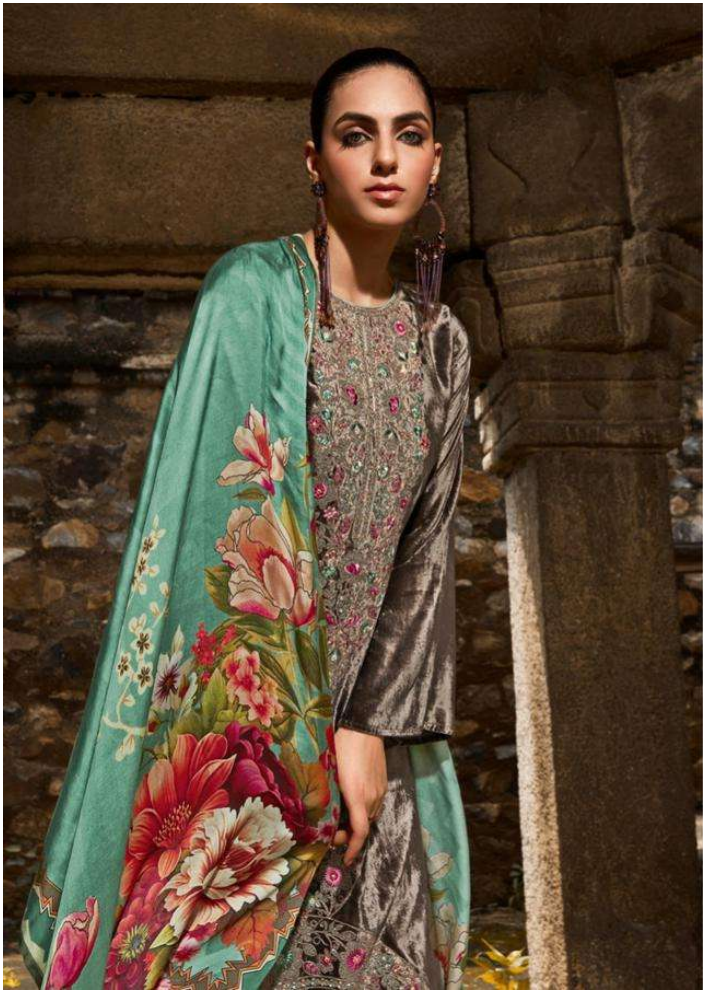

SENSUAL VELVET CHARISMA

Dress to impress

Wearing velvet, a brush with
tactile opulence

11004