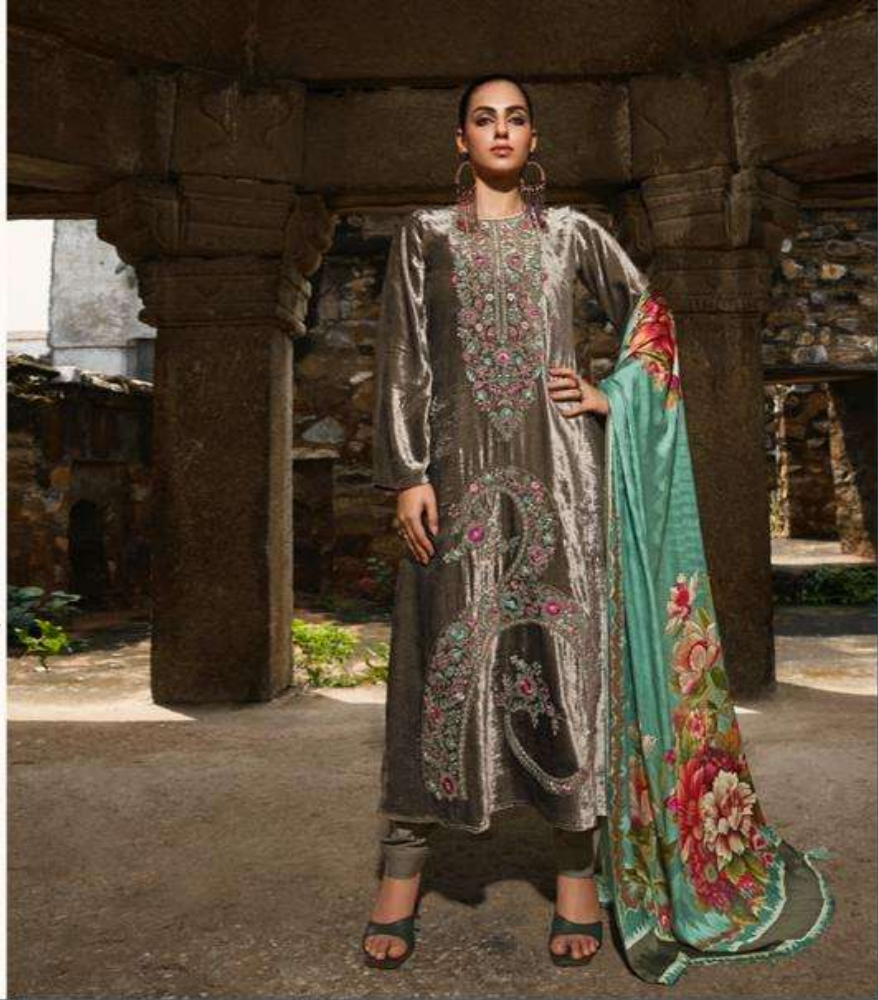

11006

11006

VELVET'S LUSTROUS APPEAL

GULL JEE

Afsana

DESIGN NO.	PRICE	
11001	2399/-	:TOP: VISCOSE VELEV T WITH EMBROIDERY
11002	2399/-	
11003	2399/-	:BOTTAM: PURE VISCOSE PASHMINA
11004	2399/-	
11005	2399/-	:DUPATTA: PURE GAJJI SILK DIGITAL PRINT
11007	2399/-	
Total Pieces: 6		Total Amount: 14394/-+GST