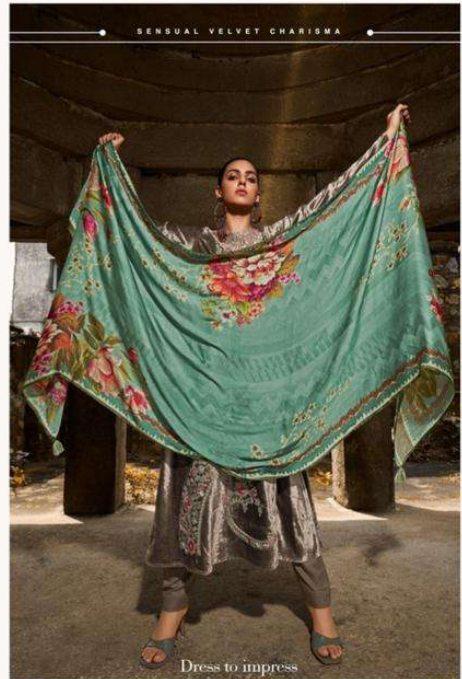

TIMELESS VELVET SPLENDOR

SHERRAL VELVET CHARISMA

Fashion is art

Velvet's plush embrace,
a fashion statement.

11003

SENSUAL VELVET CHARISMA

Dress to impress

Wearing velvet, a brush with
tactile opulence