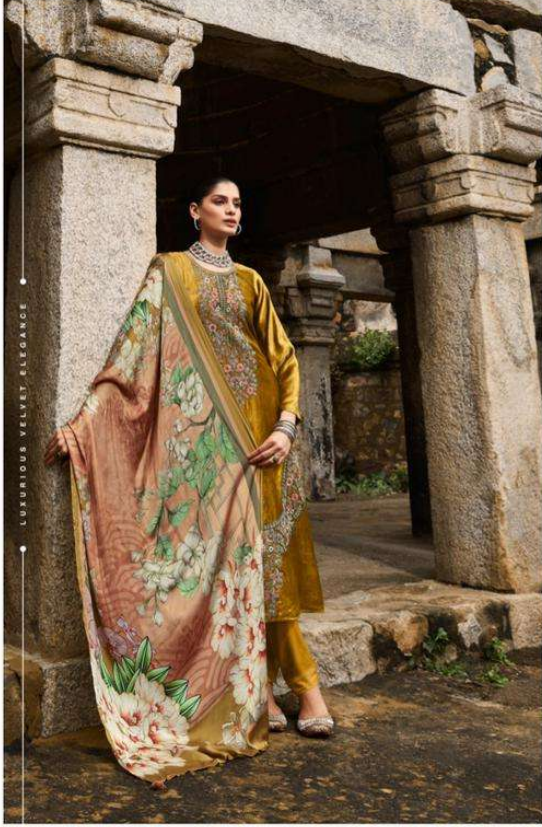

LUXURIOUS VELVET ELEGANCE

11001