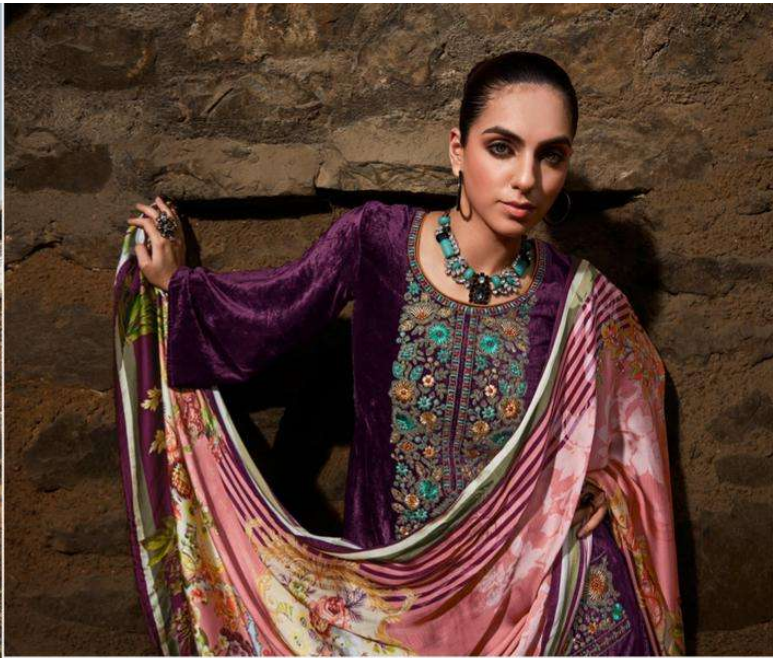

VELVET'S LUSTROUS APPEAL

Dress to impress

Wearing velvet, a brush with
tactile opulence

11006