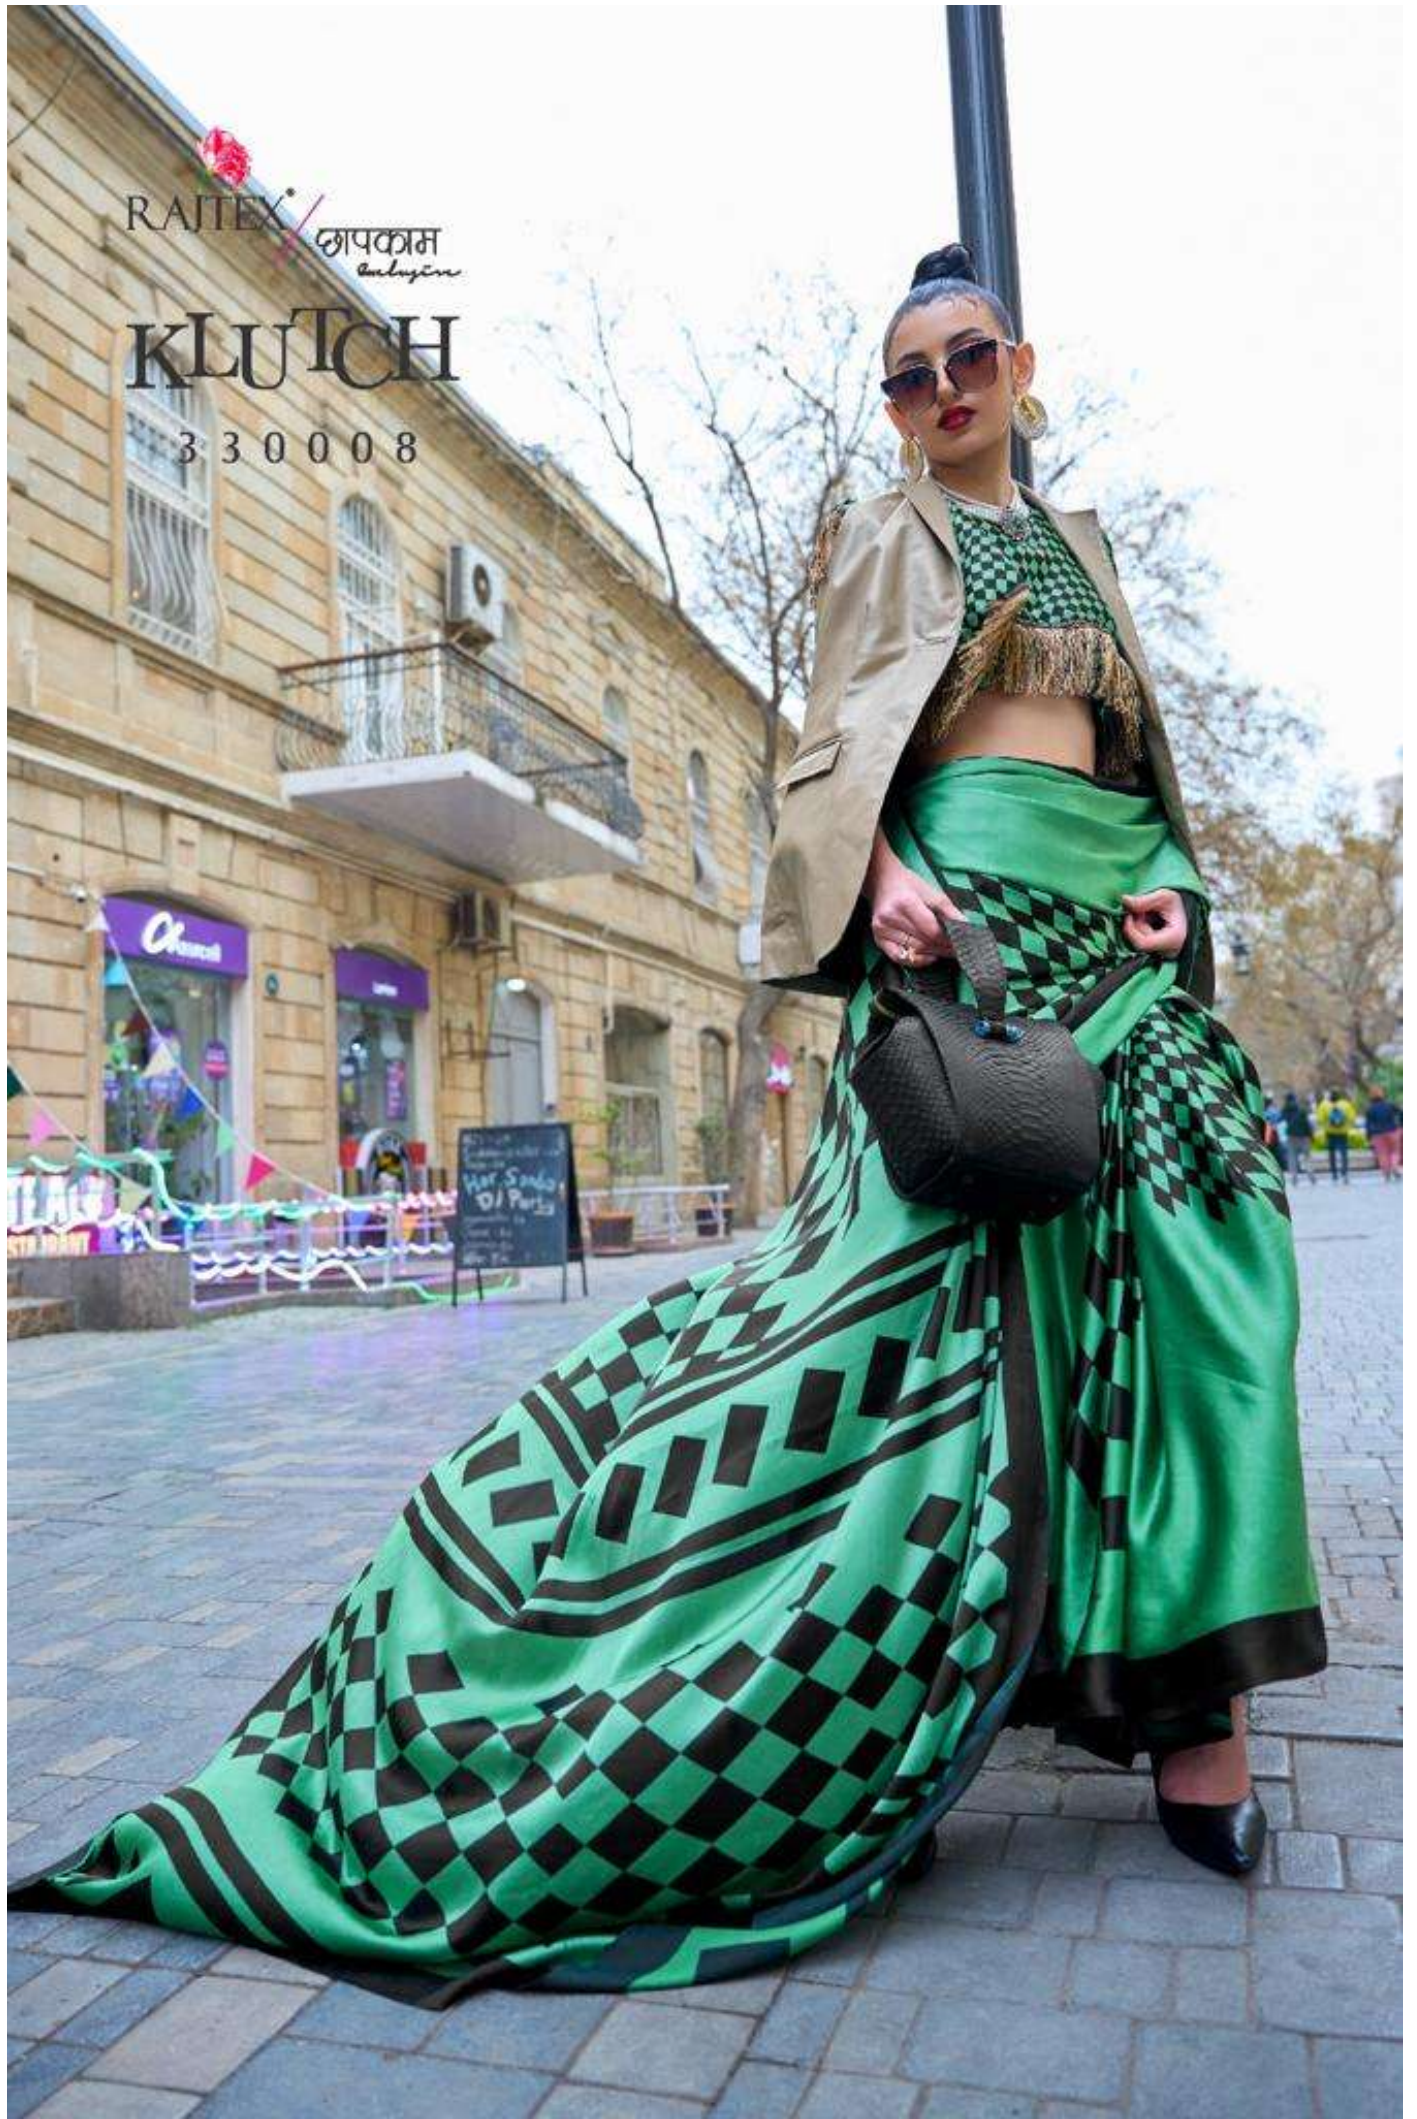

RAITEX / *आपकम*
Collection

KLU TCH

330008