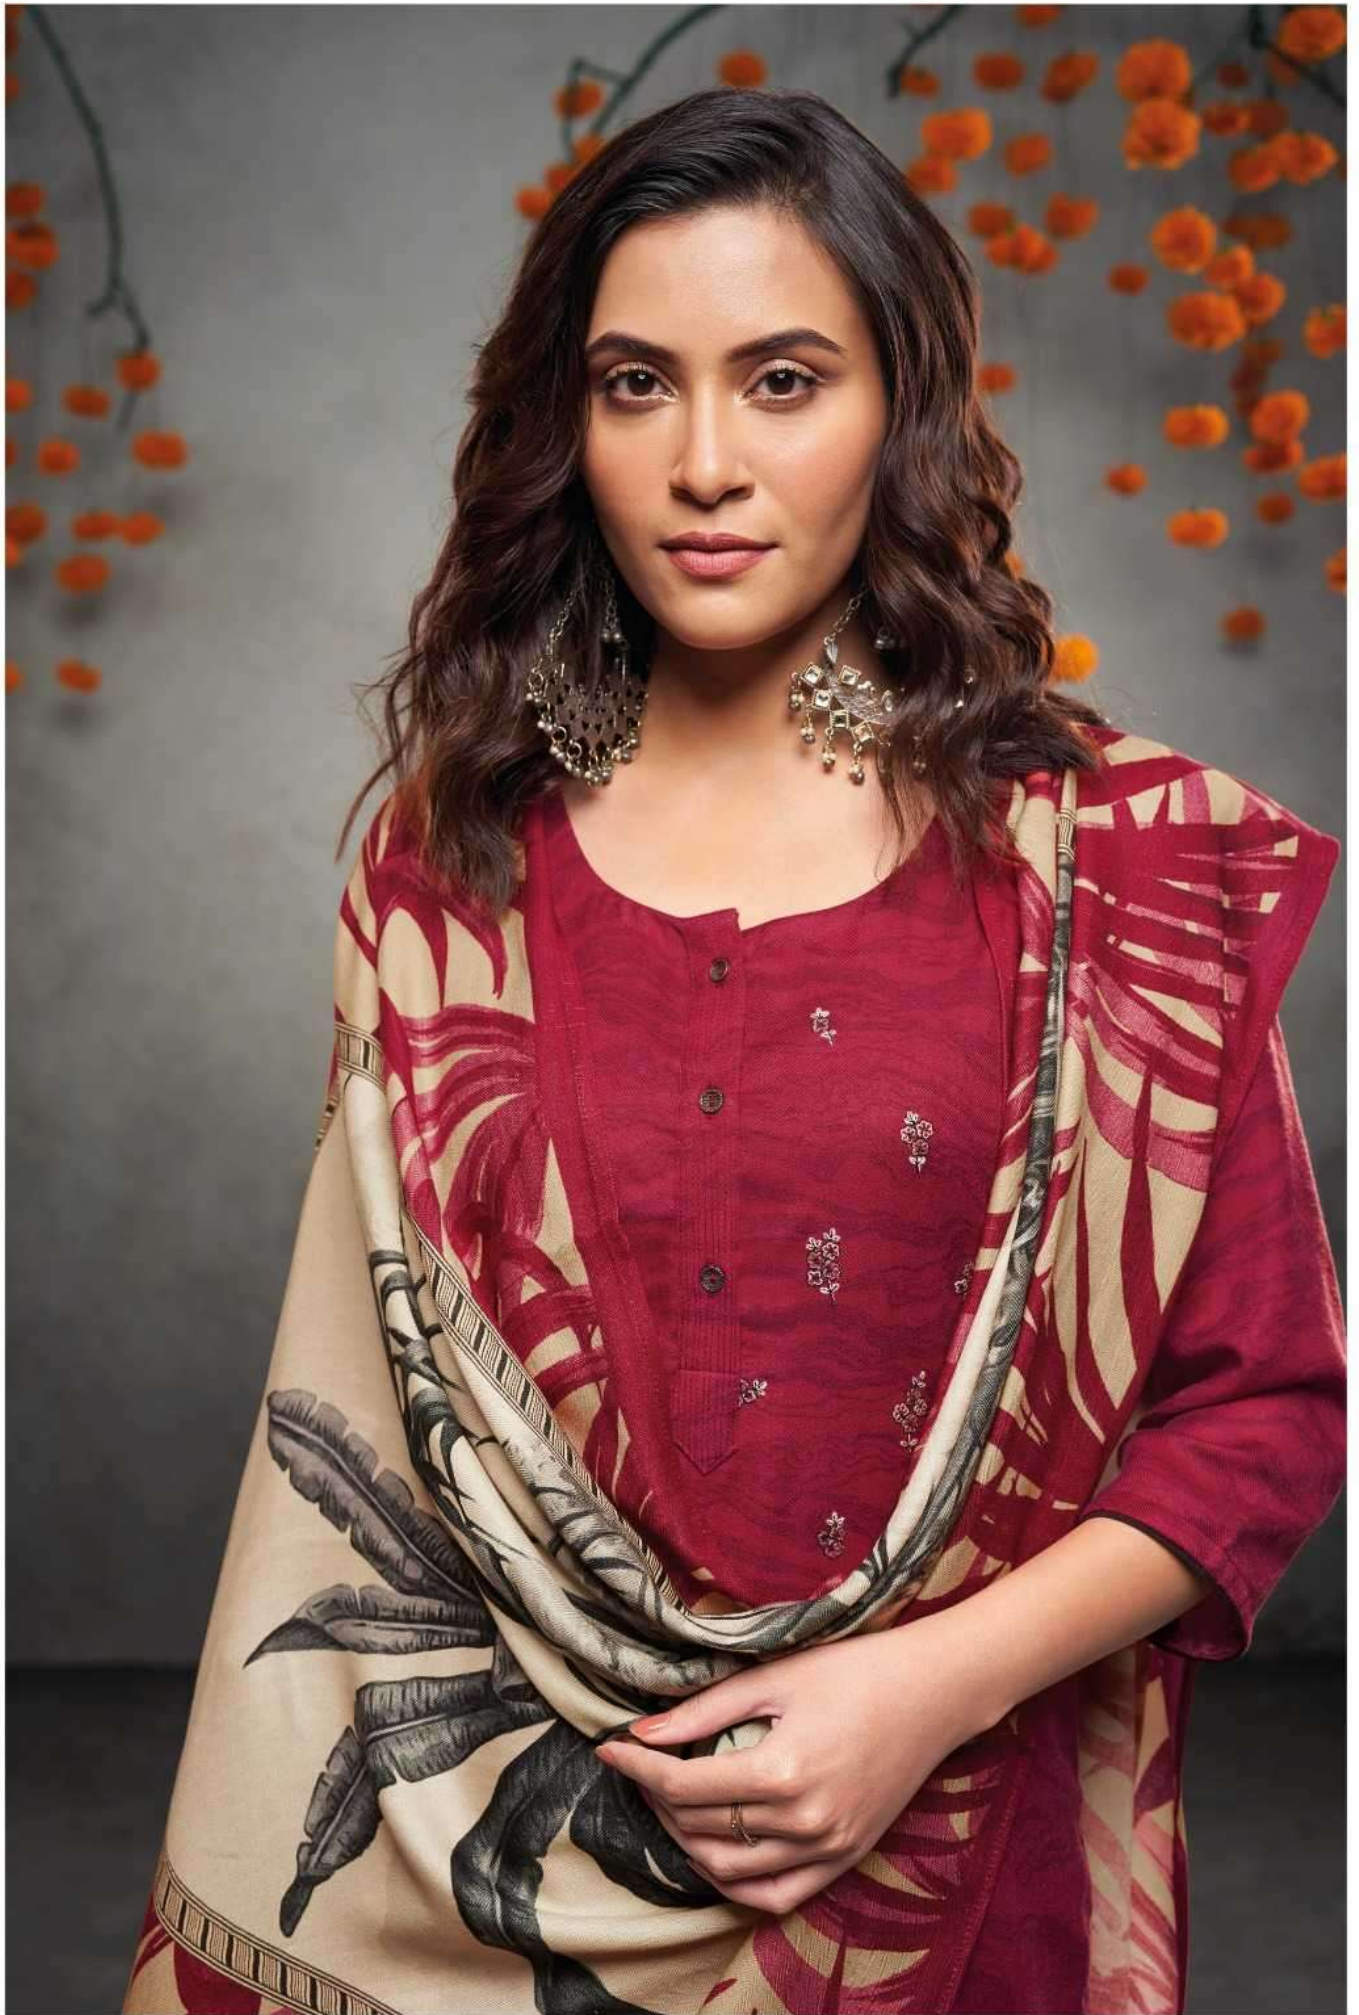

S2041-D

S2041-A

S2041-B

S2041-C

S2041-D

Ganga®  
**Bharani**  
S2041- A/B/C/D

S2041-A

PRODUCT NAME	<b><i>BHARANI</i></b>
D.NO.	S2041
DESCRIPTION	<p><b>TOP</b> PREMIUM WOOL PASHMINA PRINTED WITH EMBROIDERY AND PRINTED DAMAN LACE</p> <p><b>BOTTOM</b> PREMIUM WOOL PASHMINA SOLID COLOUR</p> <p><b>DUPATTA</b> FINEST VISCOSE SHAWL PRINTED</p>
HSN CODE	<b>540754</b>
WHOLESALE PRICE	<b>1500/- EACH+GST(EXTRA)</b>

Ganga®  
Bharani  
S2041

S2041-A

S2041-B

S2041-C