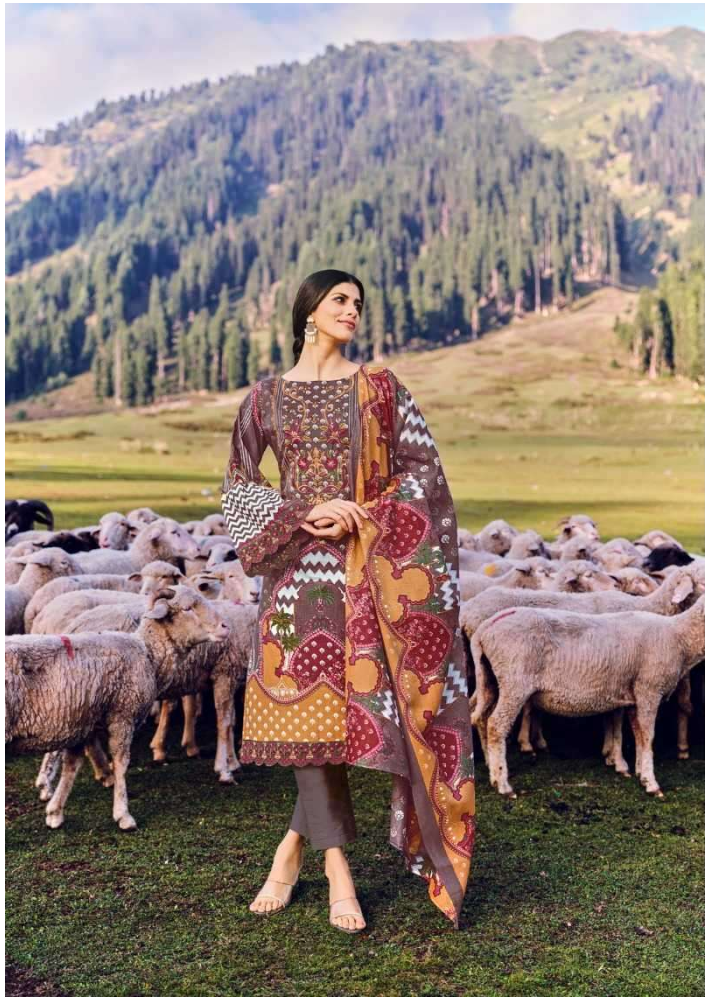

Beltiza®
Designer Studio
829-008

Looking **beautiful**