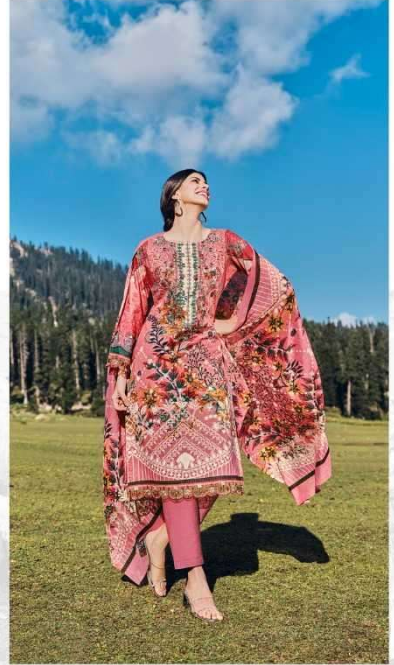

Belliza®
Designer Studio

Creative **culture**
829-003