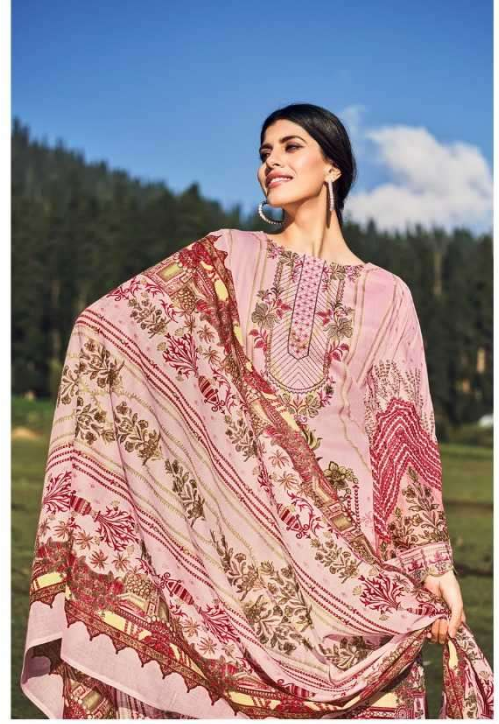

BelliZa®
Designer Studio

FABULOUS **fashion**

829-006