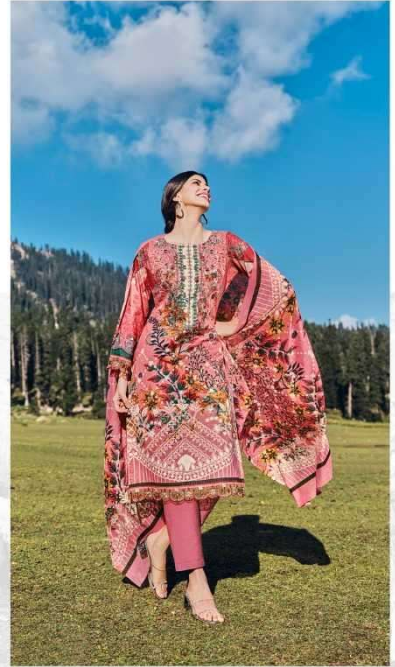

Belliza®
Designer Studio

Creative **culture**
829-003