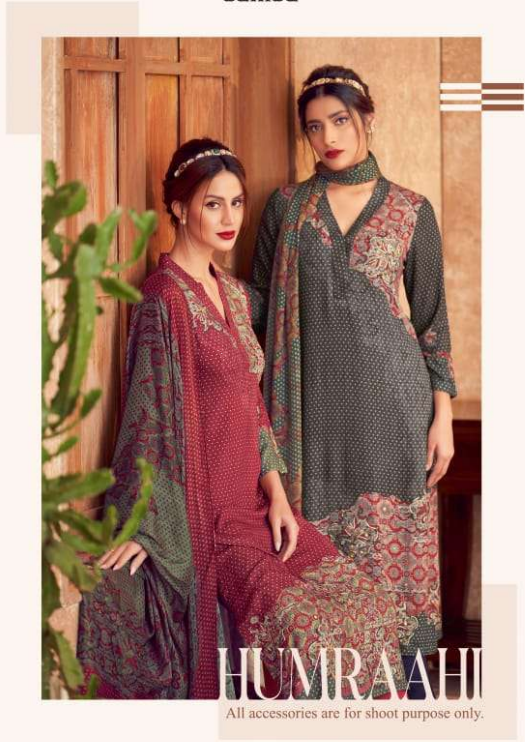

HUMRAHII

All accessories are for shoot purpose only.