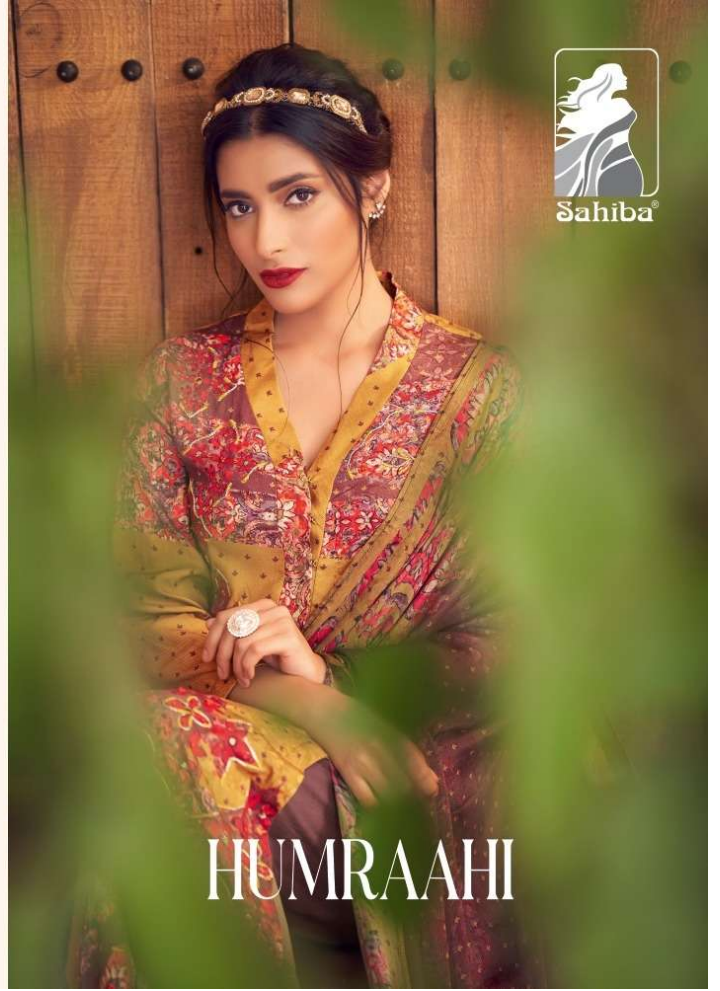

RATE LIST

H S N CODE - 540834

DESIGN NO

412 - 443

456 - 409

428 - 417

478 - 432

DESCRIPTION

TOP - STAPLE TWILL DIGITAL PRINT WITH HAND WORK

AND TREADLE WORK

BOTTOM - STAPLE TWILL

DUPATTA - PURE CHINON DUPATTA DIGITAL PRINTED

RATE

{ RS, 1795/- }

TOTAL SUITS = 08 TOTAL AMOUNT - 14360/- AVG. RATE - 1795/-

Distributed by

KSS
Syntex Private Limited