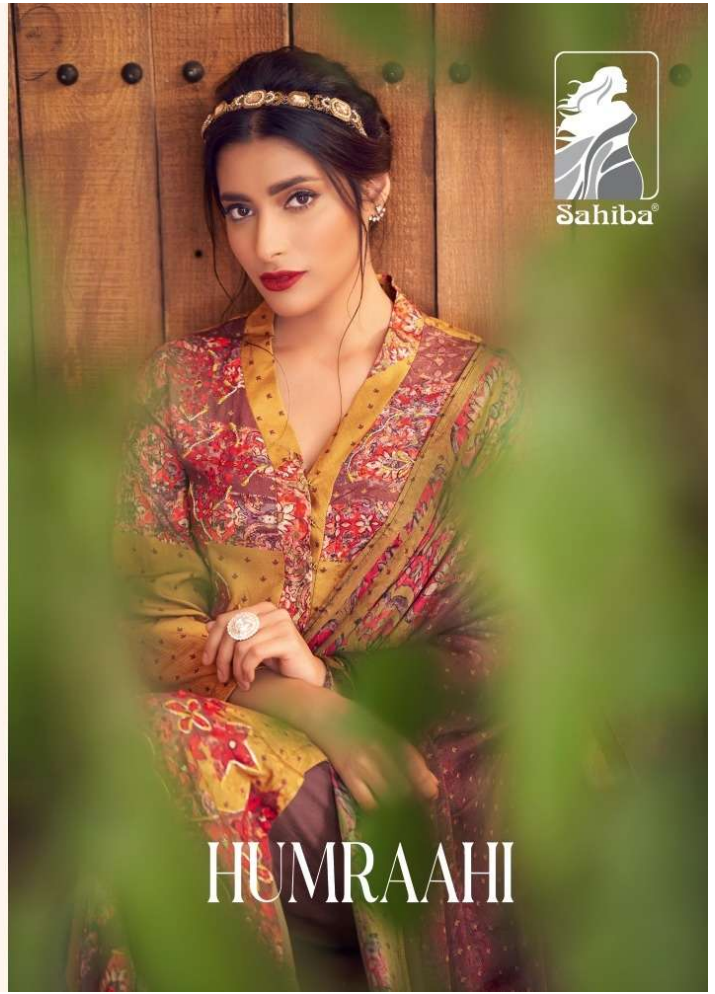

RATE LIST

H S N CODE - 540834

DESIGN NO

412 - 443

456 - 409

428 - 417

478 - 432

DESCRIPTION

TOP - STAPLE TWILL DIGITAL PRINT WITH HAND WORK

AND TREADLE WORK

BOTTOM - STAPLE TWILL

DUPATTA - PURE CHINON DUPATTA DIGITAL PRINTED

RATE

{ RS, 1795/- }

TOTAL SUITS = 08 TOTAL AMOUNT - 14360/- AVG. RATE - 1795/-

Distributed by

KSS
Syntex Private Limited