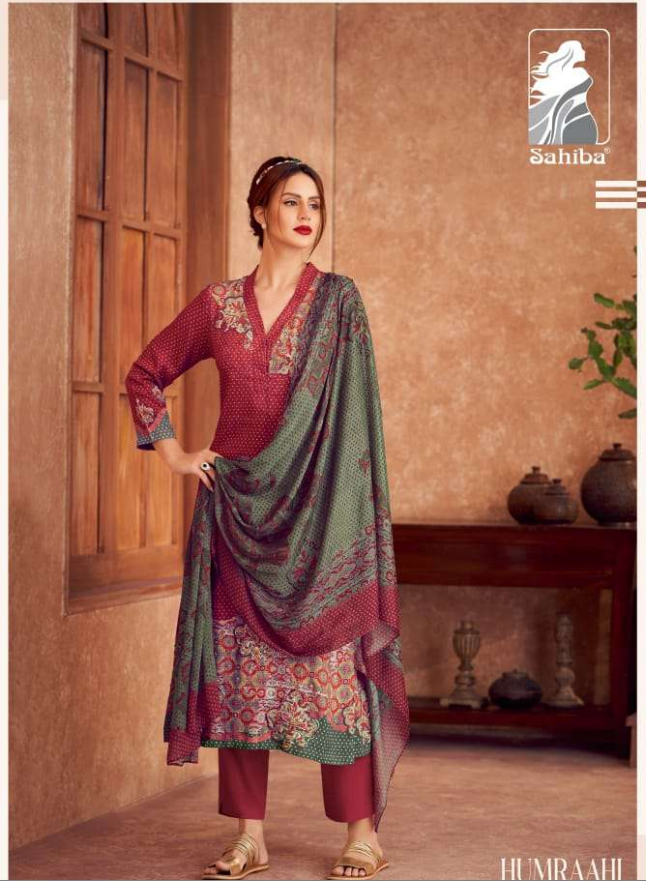

Sahiba®

HUMRAAHI

HUMRAAHI
409

HUMRAHI
428

HUMRAHI
448

Sahiba

HUMRAHI
456

Sahiba®

DESCRIPTION

TOP - STAPLE TWILL DIGITAL PRINT WITH HAND WORK

AND TREADLE WORK

BOTTOM - STAPLE TWILL

DUPATTA - PURE CHINON DUPATTA DIGITAL PRINTED

RATE

{ RS, 1795/- }

TOTAL SUITS = 08 TOTAL AMOUNT - 14360/- AVG. RATE - 1795/-