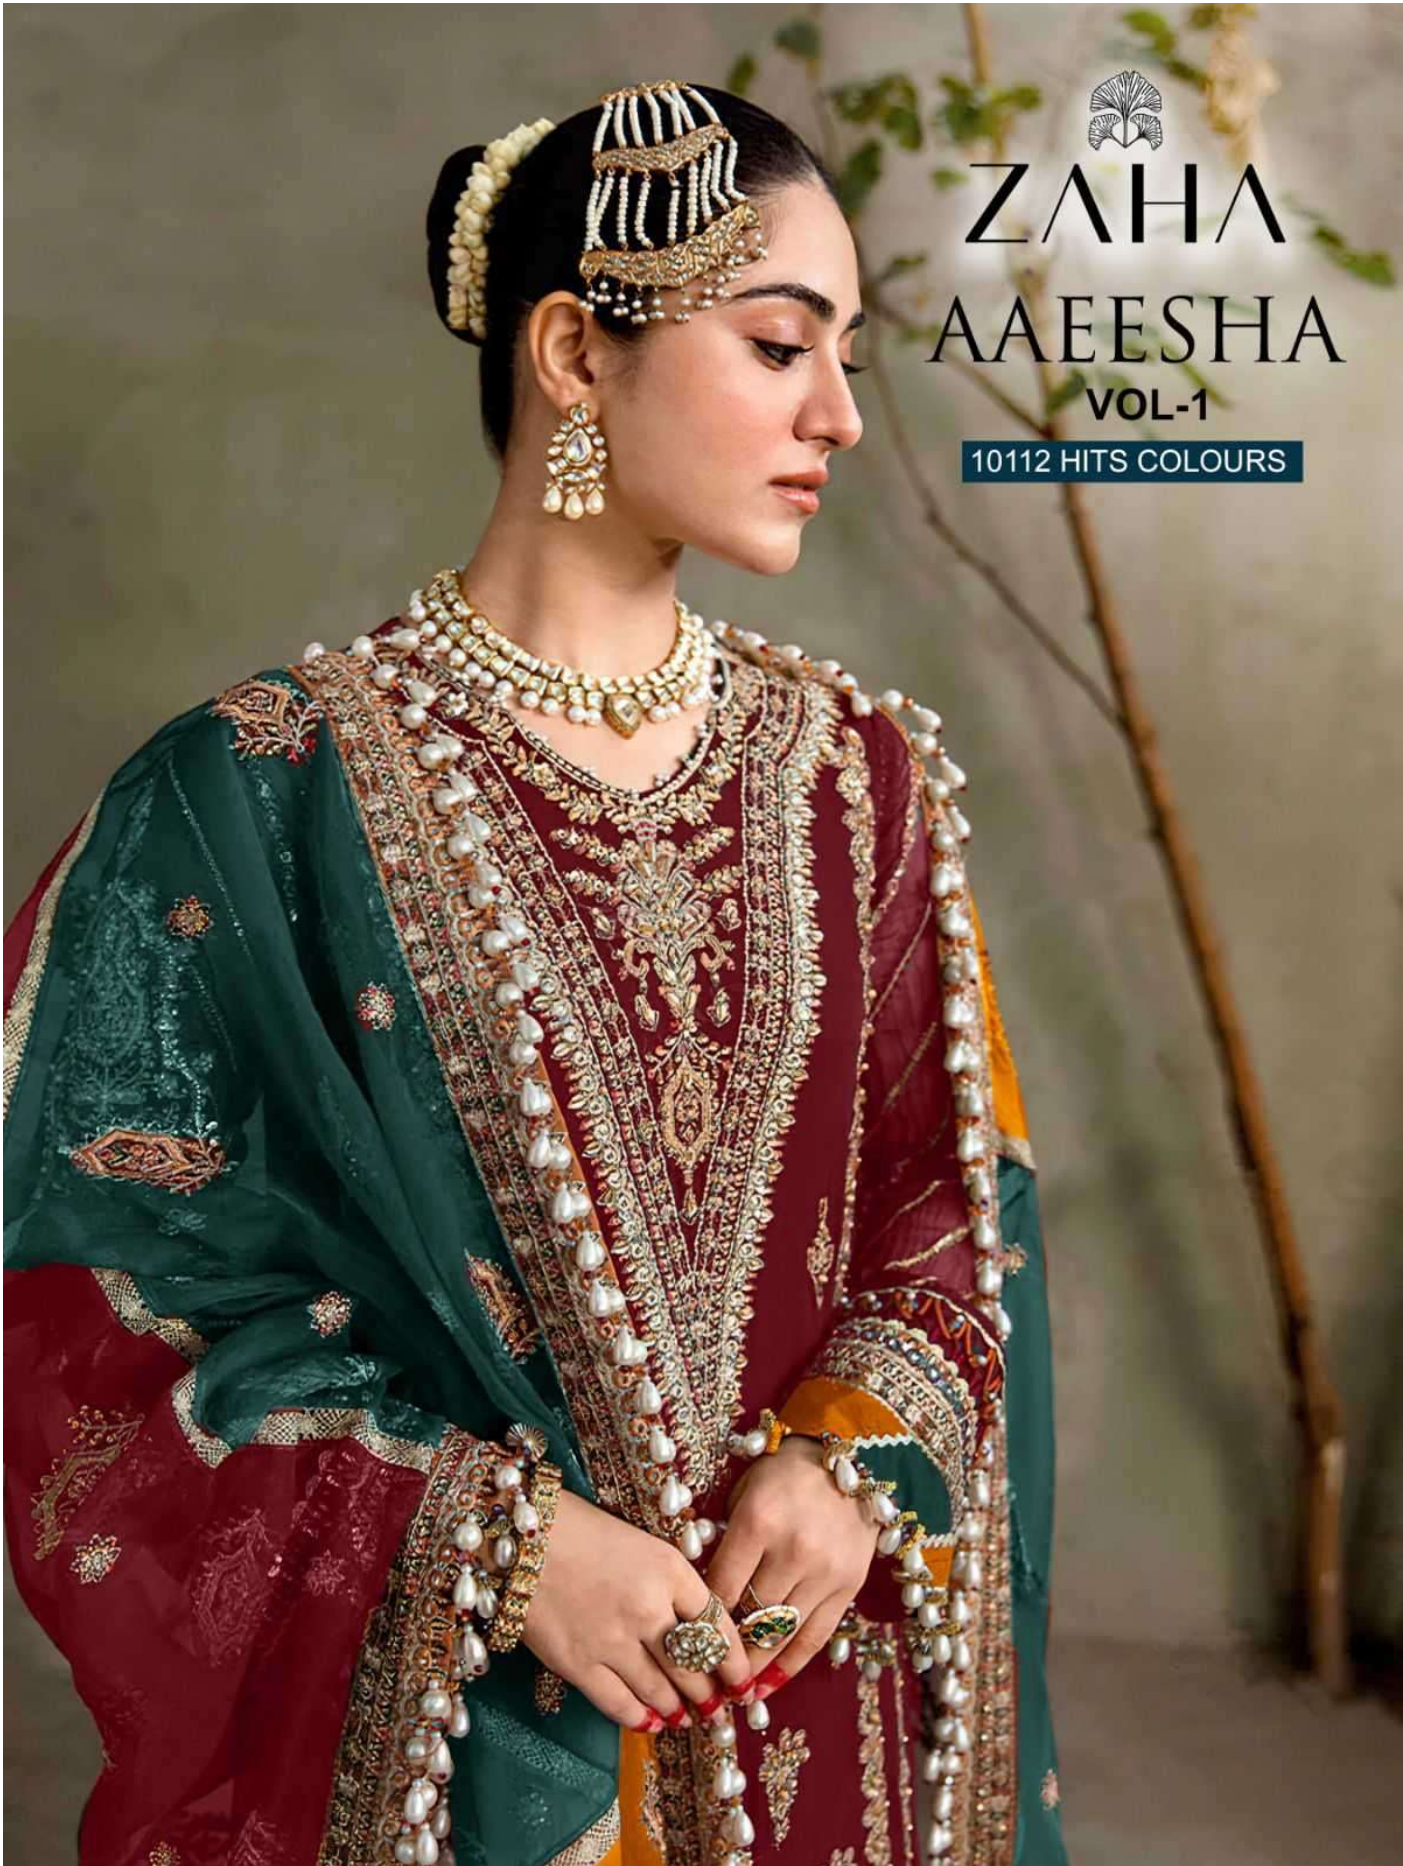

ZAHA  
AAEESHA  
VOL-1

10112 HITS COLOURS

ZAHA  
AAEESHA  
VOL-1

10112 HITS COLOURS

**AAEESHA**  
COLOURS VOL-1

**TOP** Fox Georgette  
with Embroidery

**ZAHA**

**BOTTOM-INNER** Dull santoon

**D.No.10112-A**

**DUPATTA** Fox Georgette  
with Embroidery

AAEESHA  
COLOURS VOL-1

**TOP** Fox Georgette  
with Embroidery

ZAHA

**BOTTOM-INNER** Dull santoon

D.No.10112-B

**DUPATTA** Fox Georgette  
with Embroidery

**AAEESHA**  
COLOURS VOL-1

**TOP** Fox Georgette  
with Embroidery

**ZAHA**

**BOTTOM-INNER** Dull santoon

**D.No.10112-C**

**DUPATTA** Fox Georgette  
with Embroidery

# ZAHA

TOP

Faux Georgette  
with Embroidery

BOTTOM-INNER

Dull santoon

DUPATTA

Nazmin with  
Embroidery

10112-A