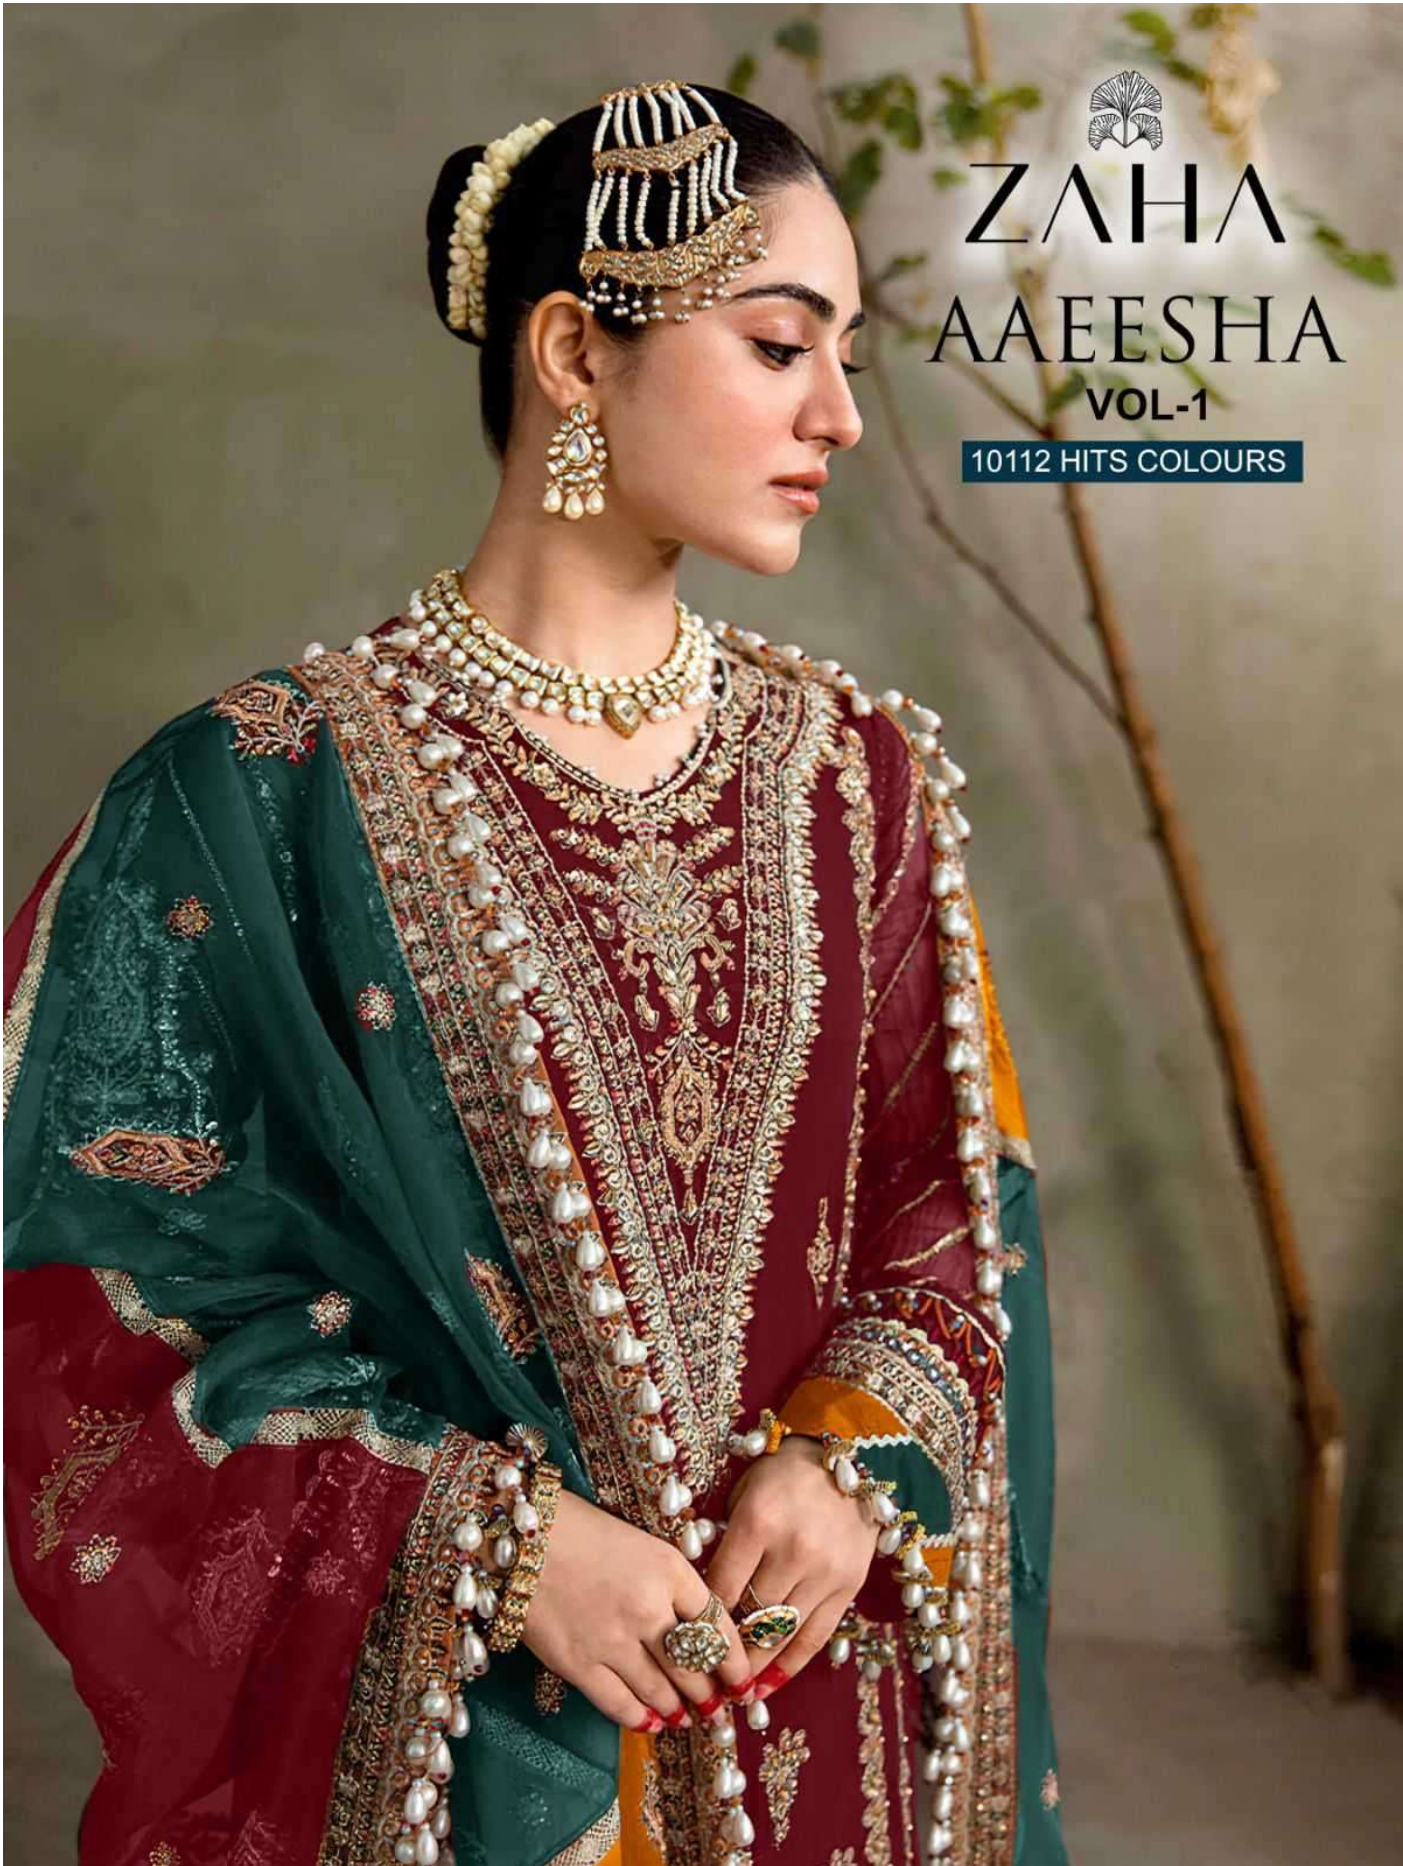

ZAHA
AAEESHA
VOL-1

10112 HITS COLOURS

ZAHA
AAEESHA
VOL-1

10112 HITS COLOURS

AAEESHA
COLOURS VOL-1

TOP Fox Georgette
with Embroidery

ZAHA

BOTTOM-INNER Dull santoon

D.No.10112-A

DUPATTA Fox Georgette
with Embroidery

AAEESHA
COLOURS VOL-1

TOP Fox Georgette
with Embroidery

ZAHA

BOTTOM-INNER Dull santoon

D.No.10112-B

DUPATTA Fox Georgette
with Embroidery

AAEESHA
COLOURS VOL-1

TOP Fox Georgette
with Embroidery

ZAHA

BOTTOM-INNER Dull santoon

D.No.10112-C

DUPATTA Fox Georgette
with Embroidery

AAEESHA

VOL-1

10112 HITS COLOURS

ZAHA

TOP

Faux Georgette
with Embroidery

BOTTOM-INNER

Dull santoon

DUPATTA

Nazmin with
Embroidery