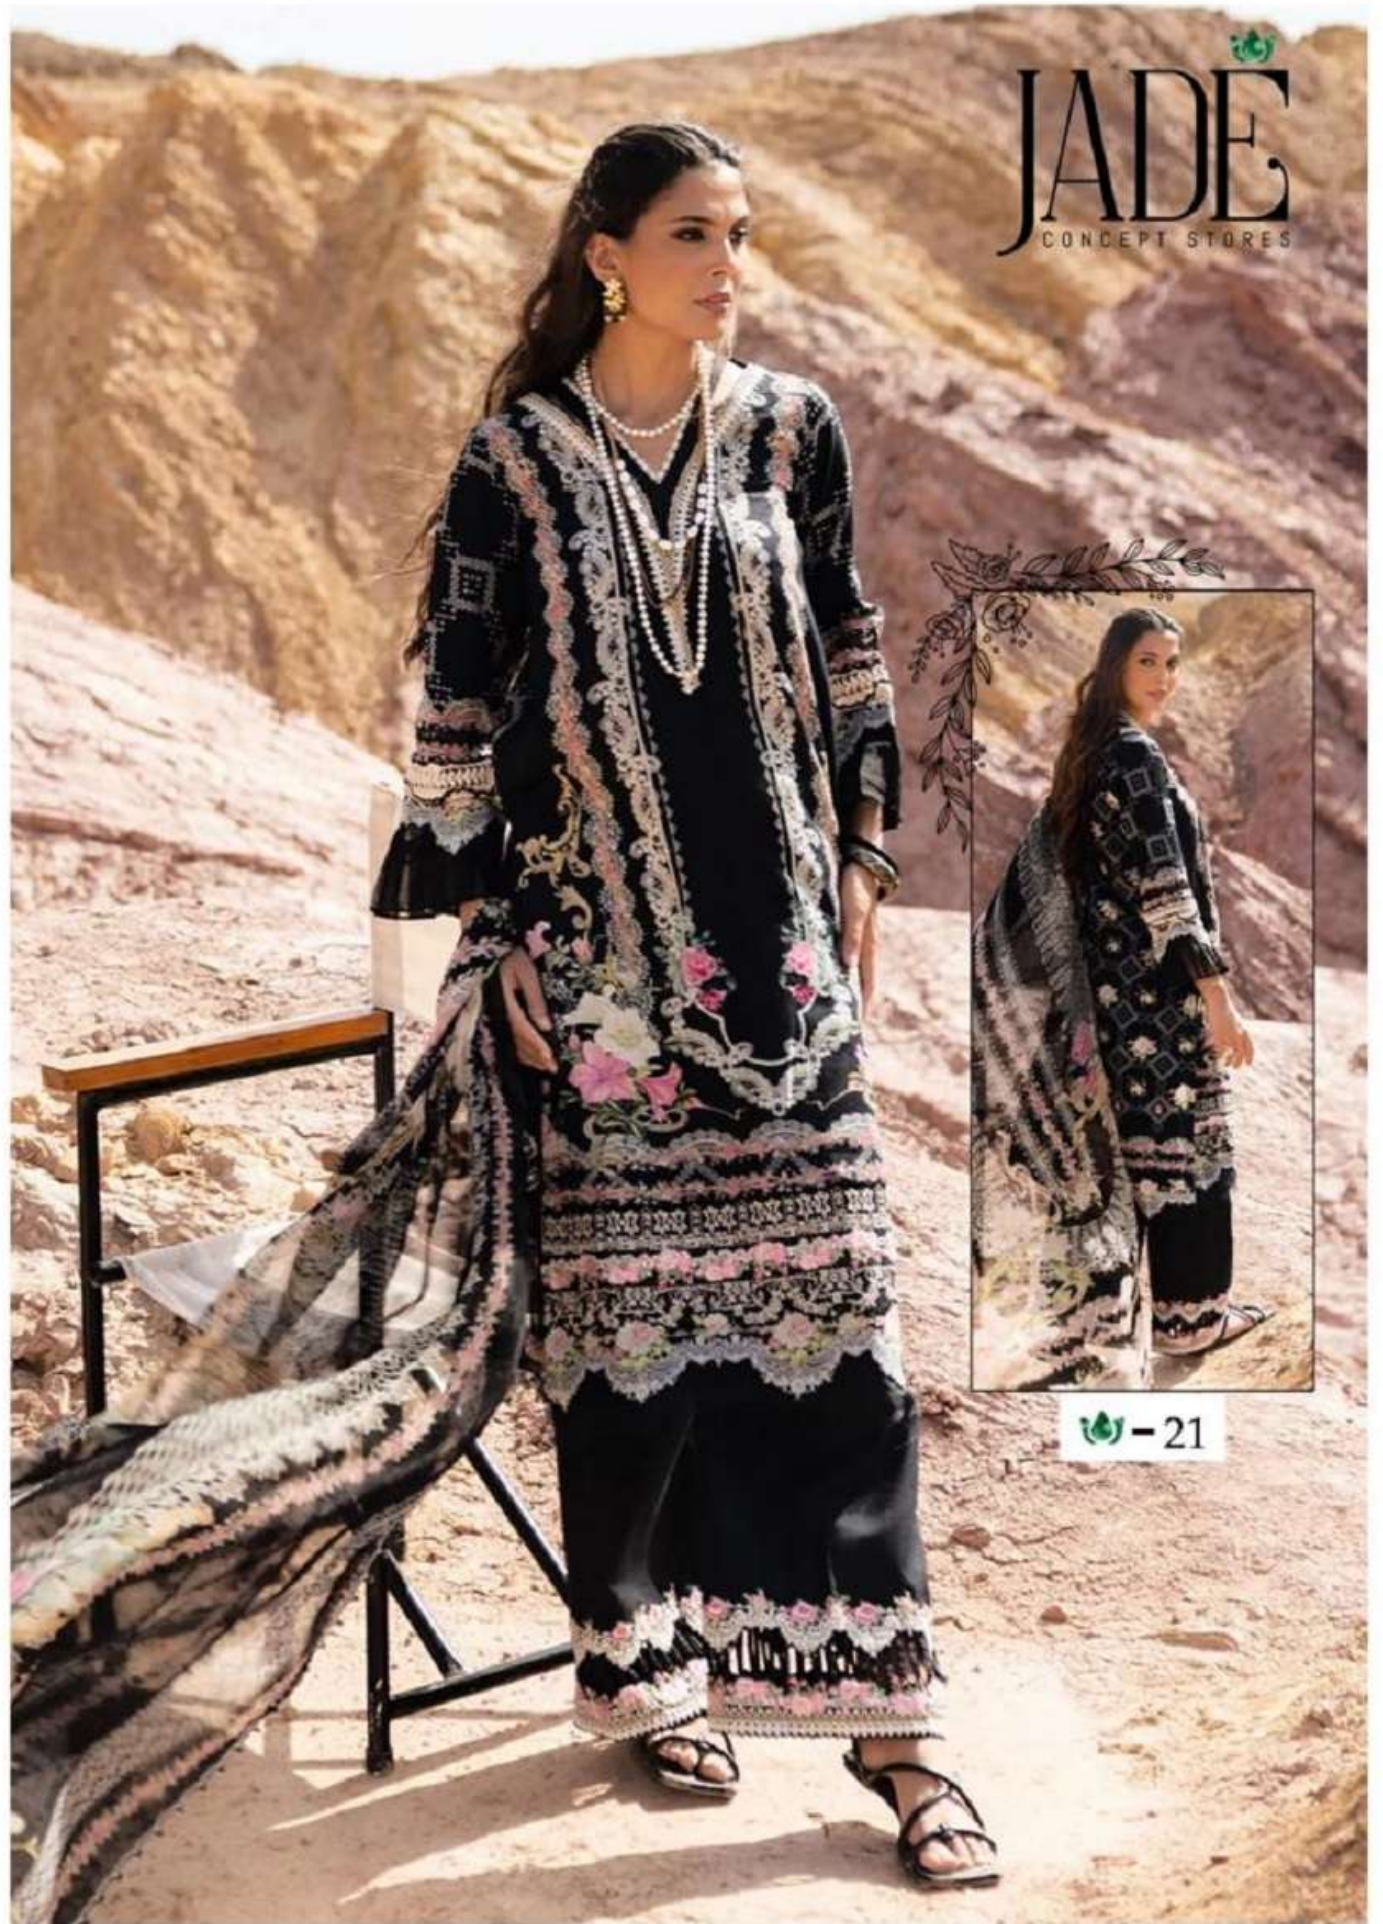

JADE
CONCEPT STORES

- 21