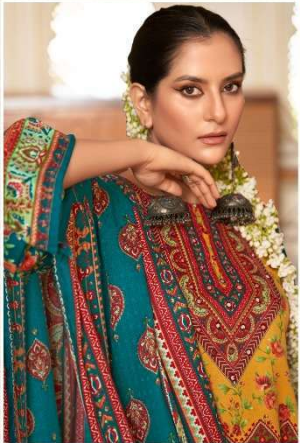

Zulfat
Designer Suits

DESIGNER DELIGHT

523-002