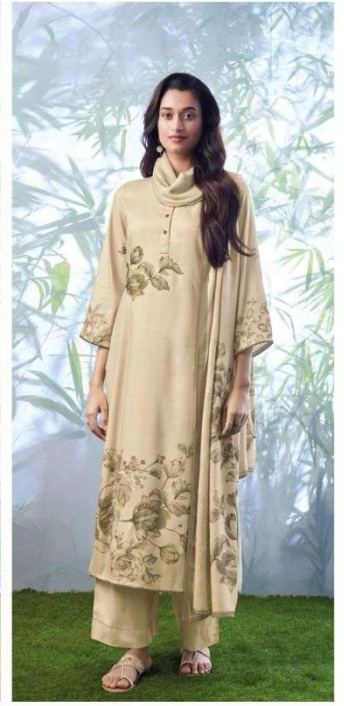

S2205-C

S2205-C

S2205-D

S2205-A

S2205-B

S2205-C

S2205-D

Ganga®  
Audrey  
S2205- A/B/C/D

|                 |  |
|-----------------|--|
| PRODUCT NAME    | <b>AUDREY</b>  |
| D.NO.           | S2205  |
| DESCRIPTION     | <p><b>TOP</b><br/>PREMIUM PURE PASHMINA DIGITAL PRINTED WITH HAND WORK AND SOLID BORDER</p> <p><b>BOTTOM</b><br/>PREMIUM PURE PASHMINA SOLID COLOUR</p> <p><b>DUPATTA</b><br/>FINEST VISCOSE SHAWL PRINTED</p> |
| HSN CODE        | <b>540834</b>  |
| WHOLESALE PRICE | <b>1855/- EACH+GST(EXTRA)</b>  |