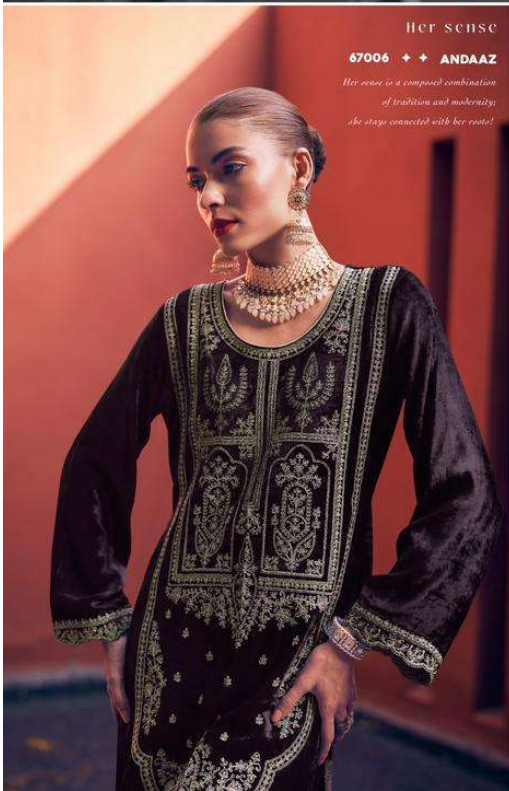

مستانی
mjstani
The new beginning
A brand by Mumtaz Arts