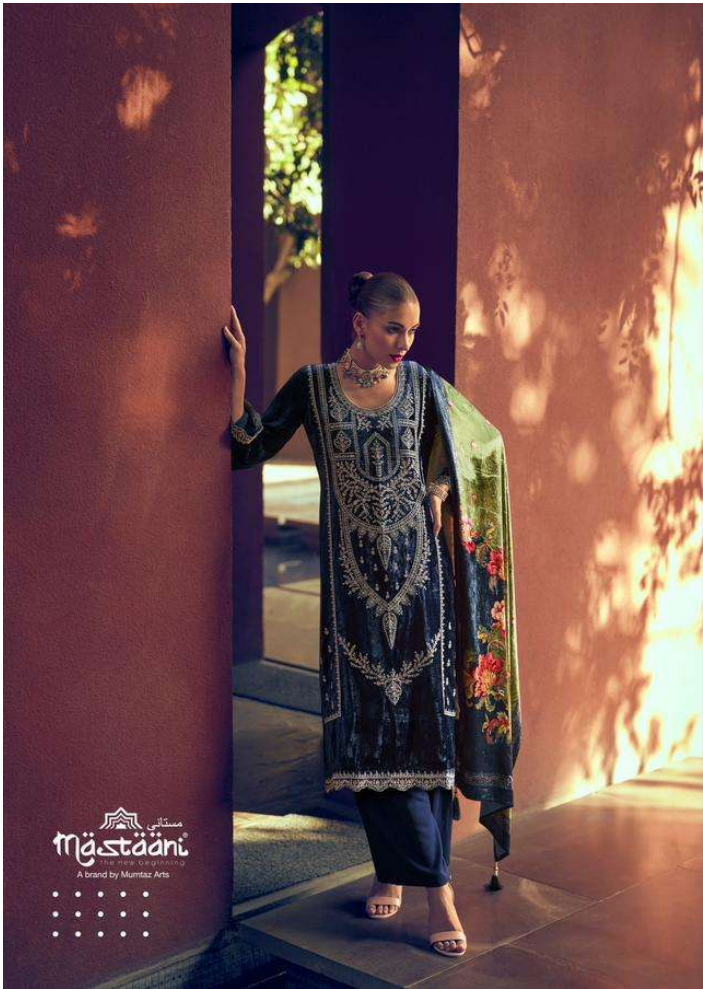

مستقانی
mastaani
A brand by Mamta Arts