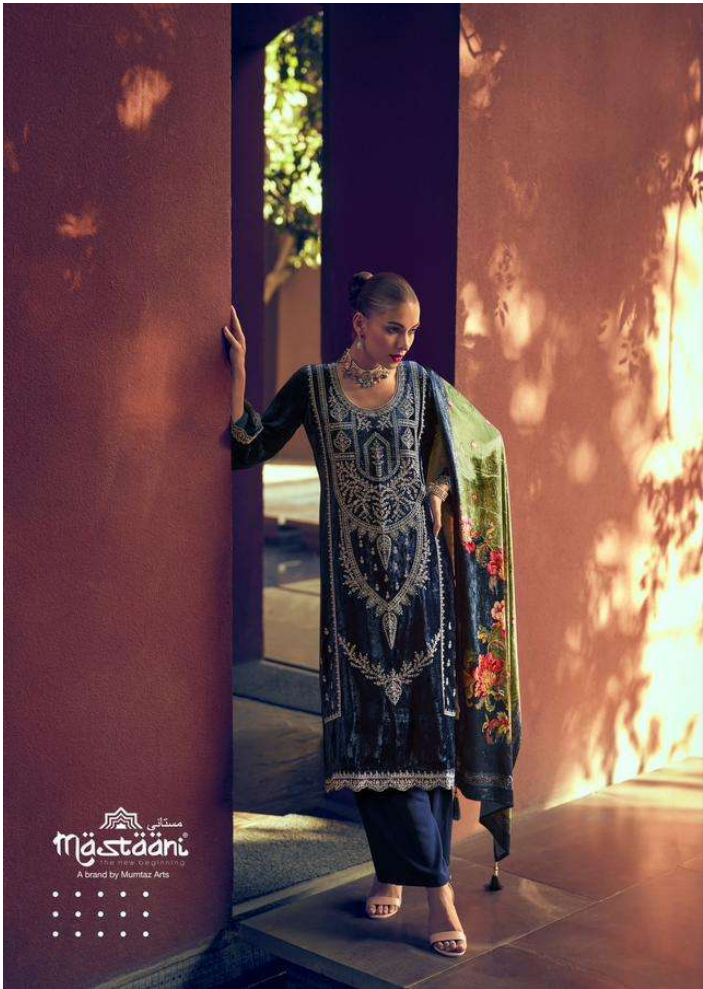

مستانی
mastaani
A brand by Mamta Arts