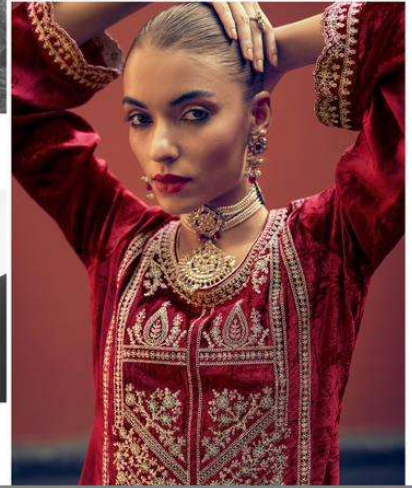

مستانی
māstāni
A brand by Muztasz Arts

++ ANDAAZ - 67001

Her style