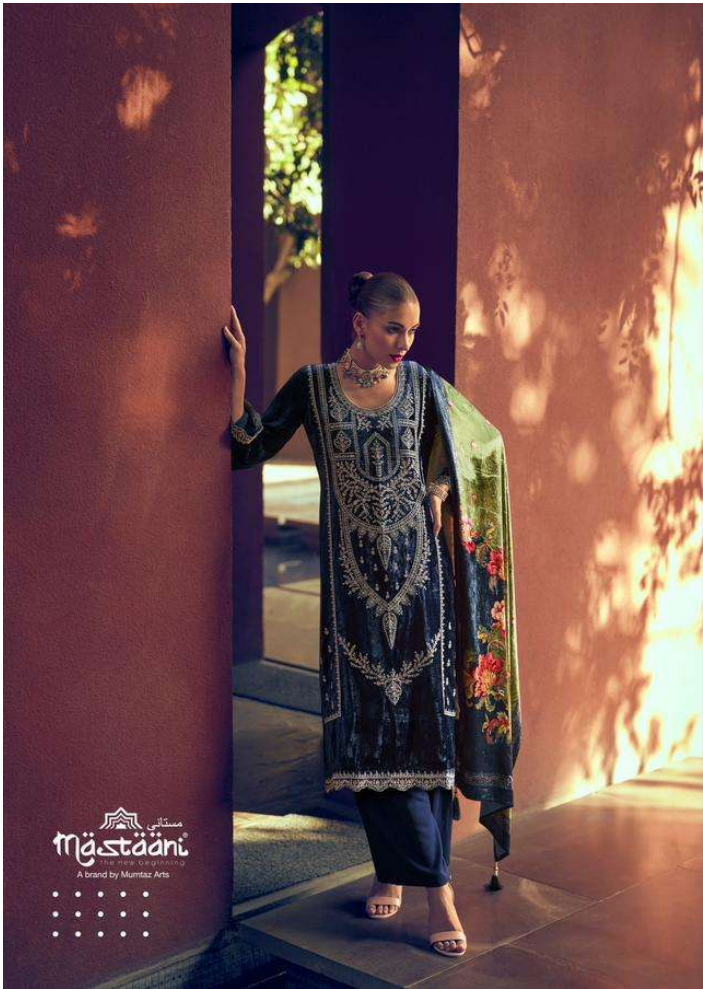

++ ANDAAZ - 67001

Her style

*Her style reflects her persona,
she shines when she wears confidence!*

مستآنی
mästääni
The new beginning
A brand by Mumtaz Arts

Her sense

ANDAAZ - 67006 ***

*Her sense is a composed combination of tradition and modernity;
she stays connected with her roots!*