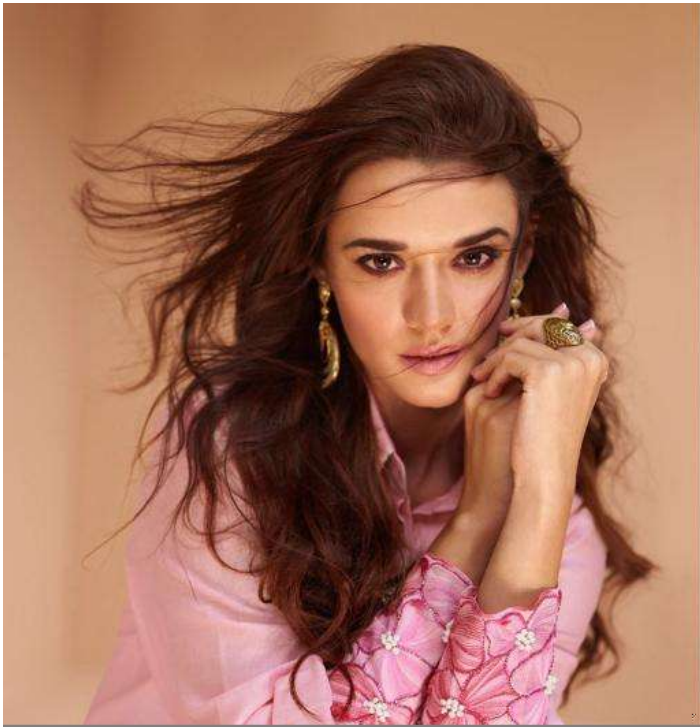

SAYURI[®]
Designer

Kundan

5344

5345

5346

5347

SAYURI[®]
Designer

Kundan

SAYURI[®]
Designer
Kundan

SAYURI[®]
Designer

BRIGHT & BRAZEN

Plus with fabric for the Brazen

•5345•

SAYURI[®]
— Designer —

STYLISH ELEGANCE

Choklat glamer ges an rihai edge