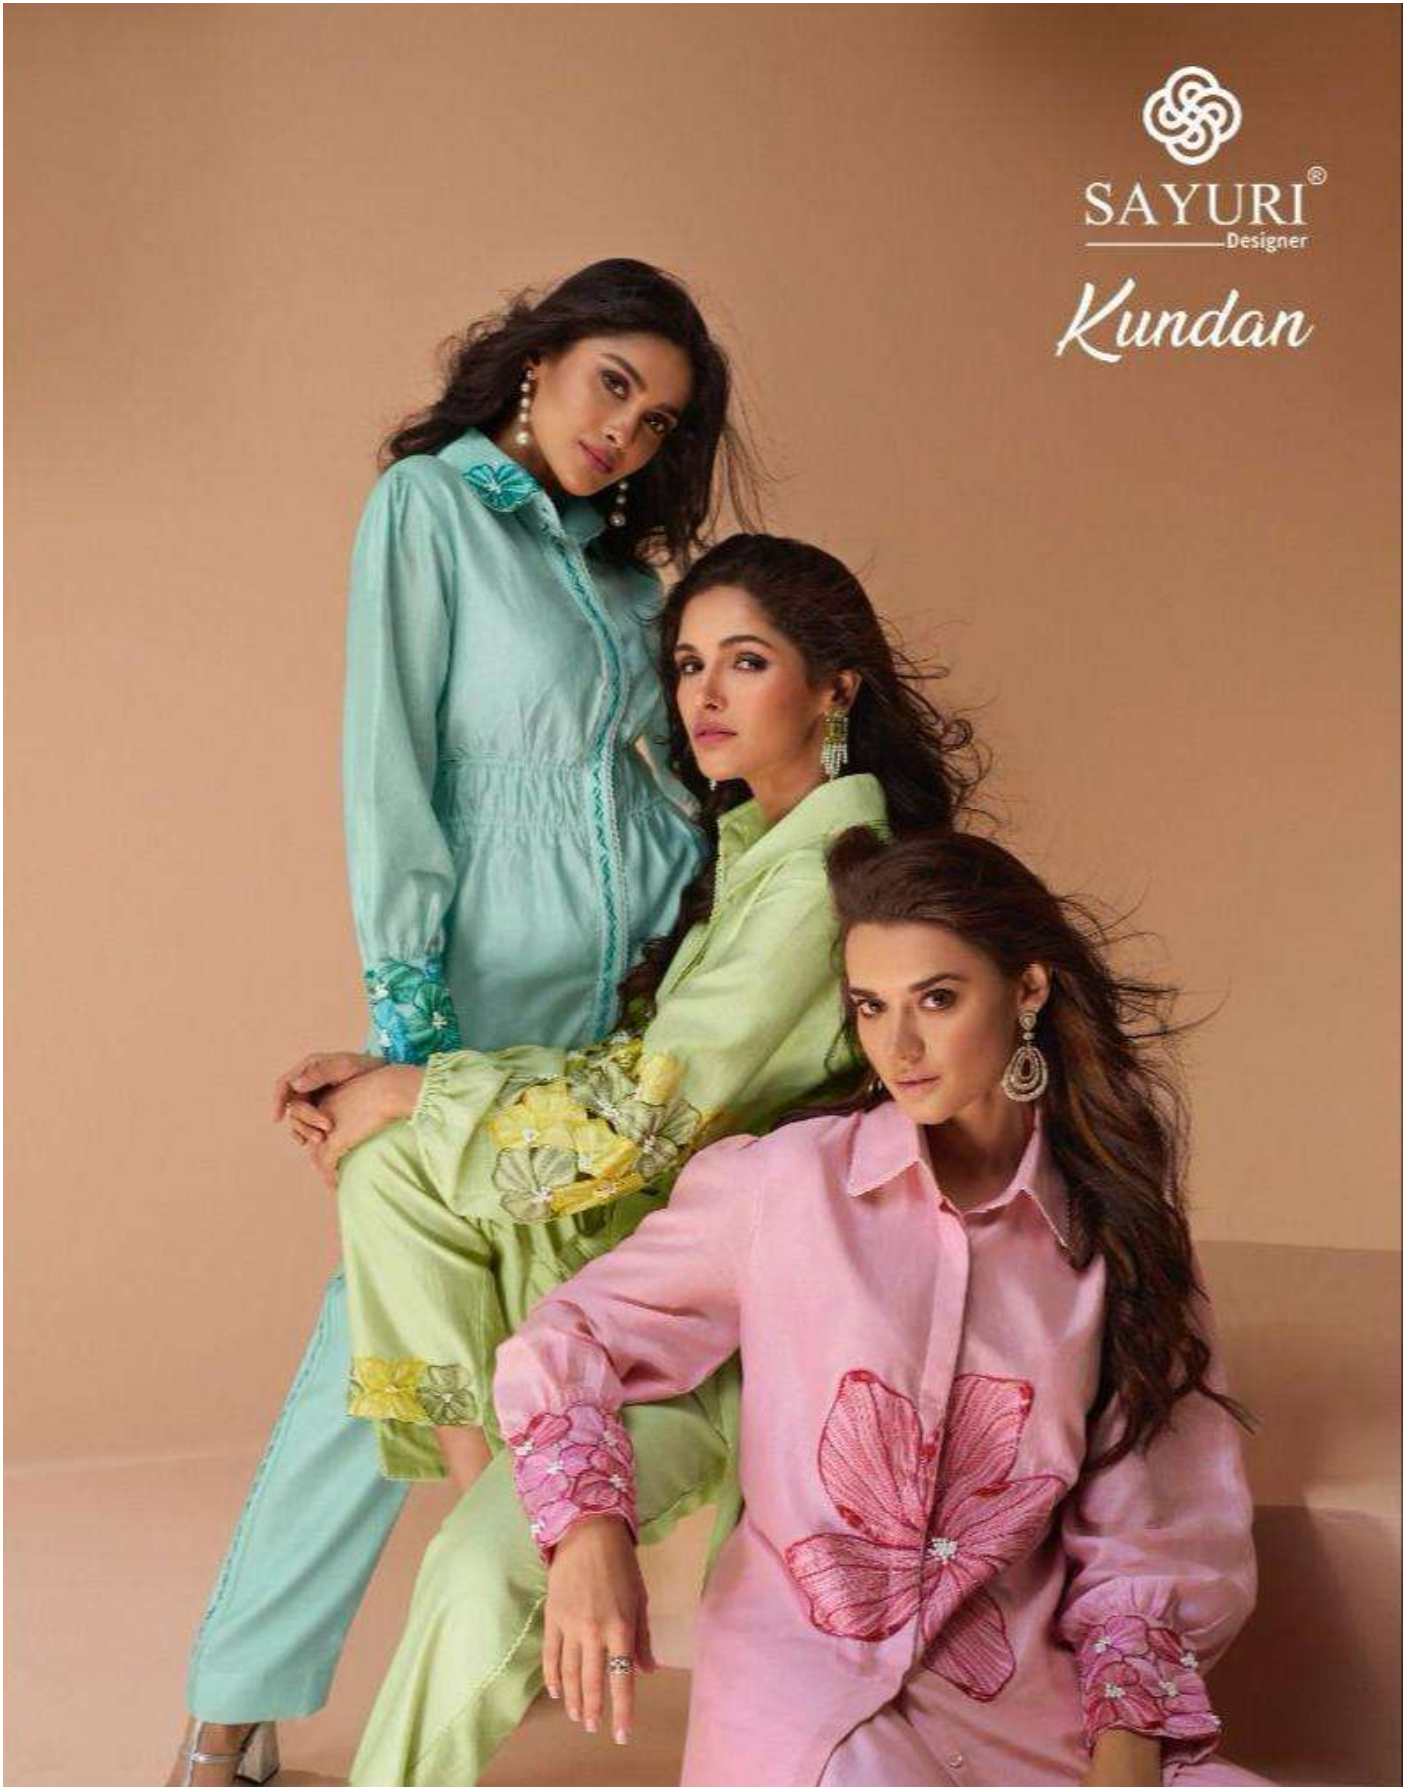

SAYURI[®]
Designer

Kundan

5344

5345

5346

5347

SAYURI[®]
Designer

Kundan

SAYURI[®]
Designer
Kundan

SAYURI[®]
Designer

BRIGHT & BRAZEN

Plus with fabric for the Brazen

•5345•

SAYURI[®]
— Designer —

STYLISH ELEGANCE

Choklat glamer ges an rihai edge