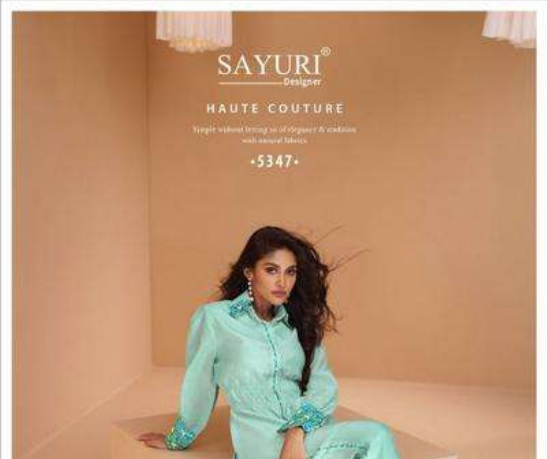

SAYURI[®]
Designer

Kundan

5344

5345

5346

5347

SAYURI[®]
Designer

Kundan

SAYURI[®]
Designer
Kundan

SAYURI[®]
Designer

BRIGHT & BRAZEN

Plus with fabric for the Brazen

•5345•

SAYURI[®]
— Designer —

STYLISH ELEGANCE

Choklat glamer ges an rihai edge