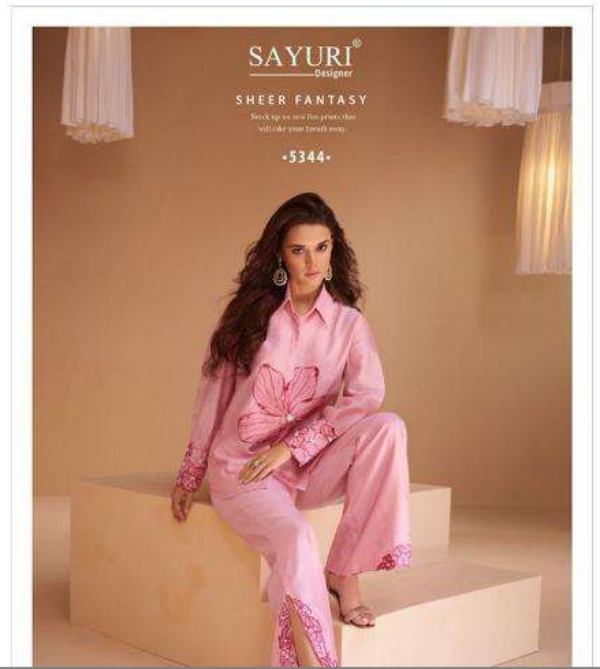

SAYURI[®]
Designer

Kundan

5344

5345

5346

5347

SAYURI[®]
Designer

Kundan

SAYURI[®]
Designer
Kundan

SAYURI[®]
Designer

BRIGHT & BRAZEN

Plus with fabric for the Brazen

•5345•

SAYURI[®]
— Designer —

STYLISH ELEGANCE

Choklat glamer ges an rihai edge