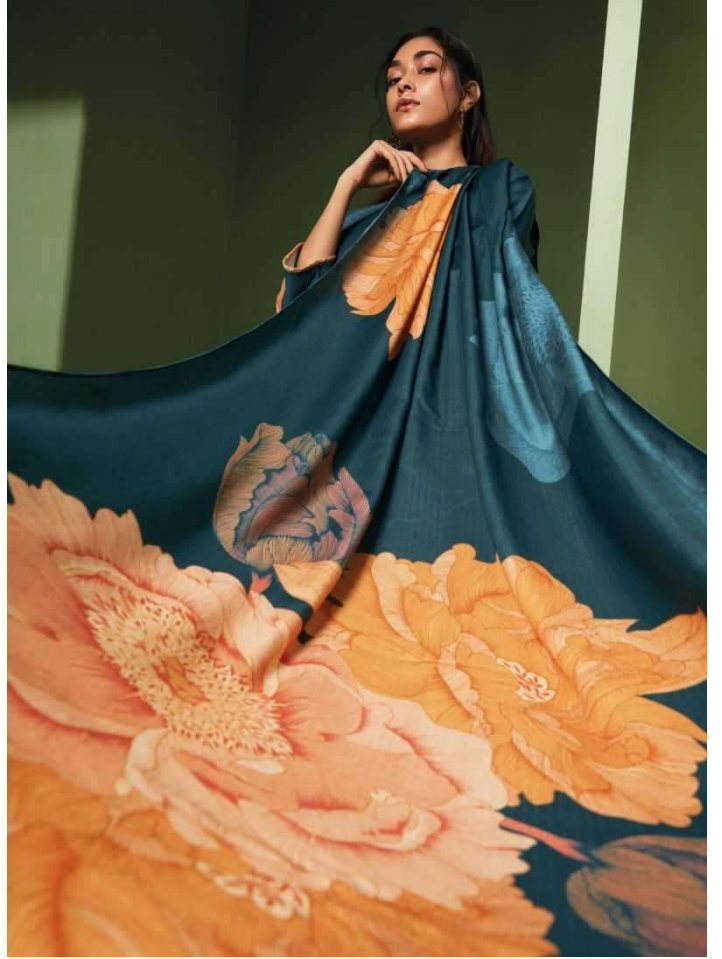

Ganga®

SHINING

Ganga®

C1614

Ganga®

C1615

Ganga®

C1613

Ganga®

C1612

Ganga®

SHINING

Ganga®

PRODUCT NAME	<b><i>SHINING</i></b>
D.NO.	C1611 TO C1616
DESCRIPTION	<p><b>TOP</b> PREMIUM WOOL PASHMINA DIGITAL PRINTED WITH EMBROIDERY AND HAND WORK WITH EXTRA SLEEVE (3.15 CUT)</p> <p><b>BOTTOM</b> PREMIUM WOOL PASHMINA SOLID COLOUR</p> <p><b>DUPATTA</b> FINEST VISCOSE SHAWL PRINTED</p>
HSN CODE	<b>540754</b>
WHOLESALE PRICE	<b>1640/- EACH+GST(EXTRA)</b>