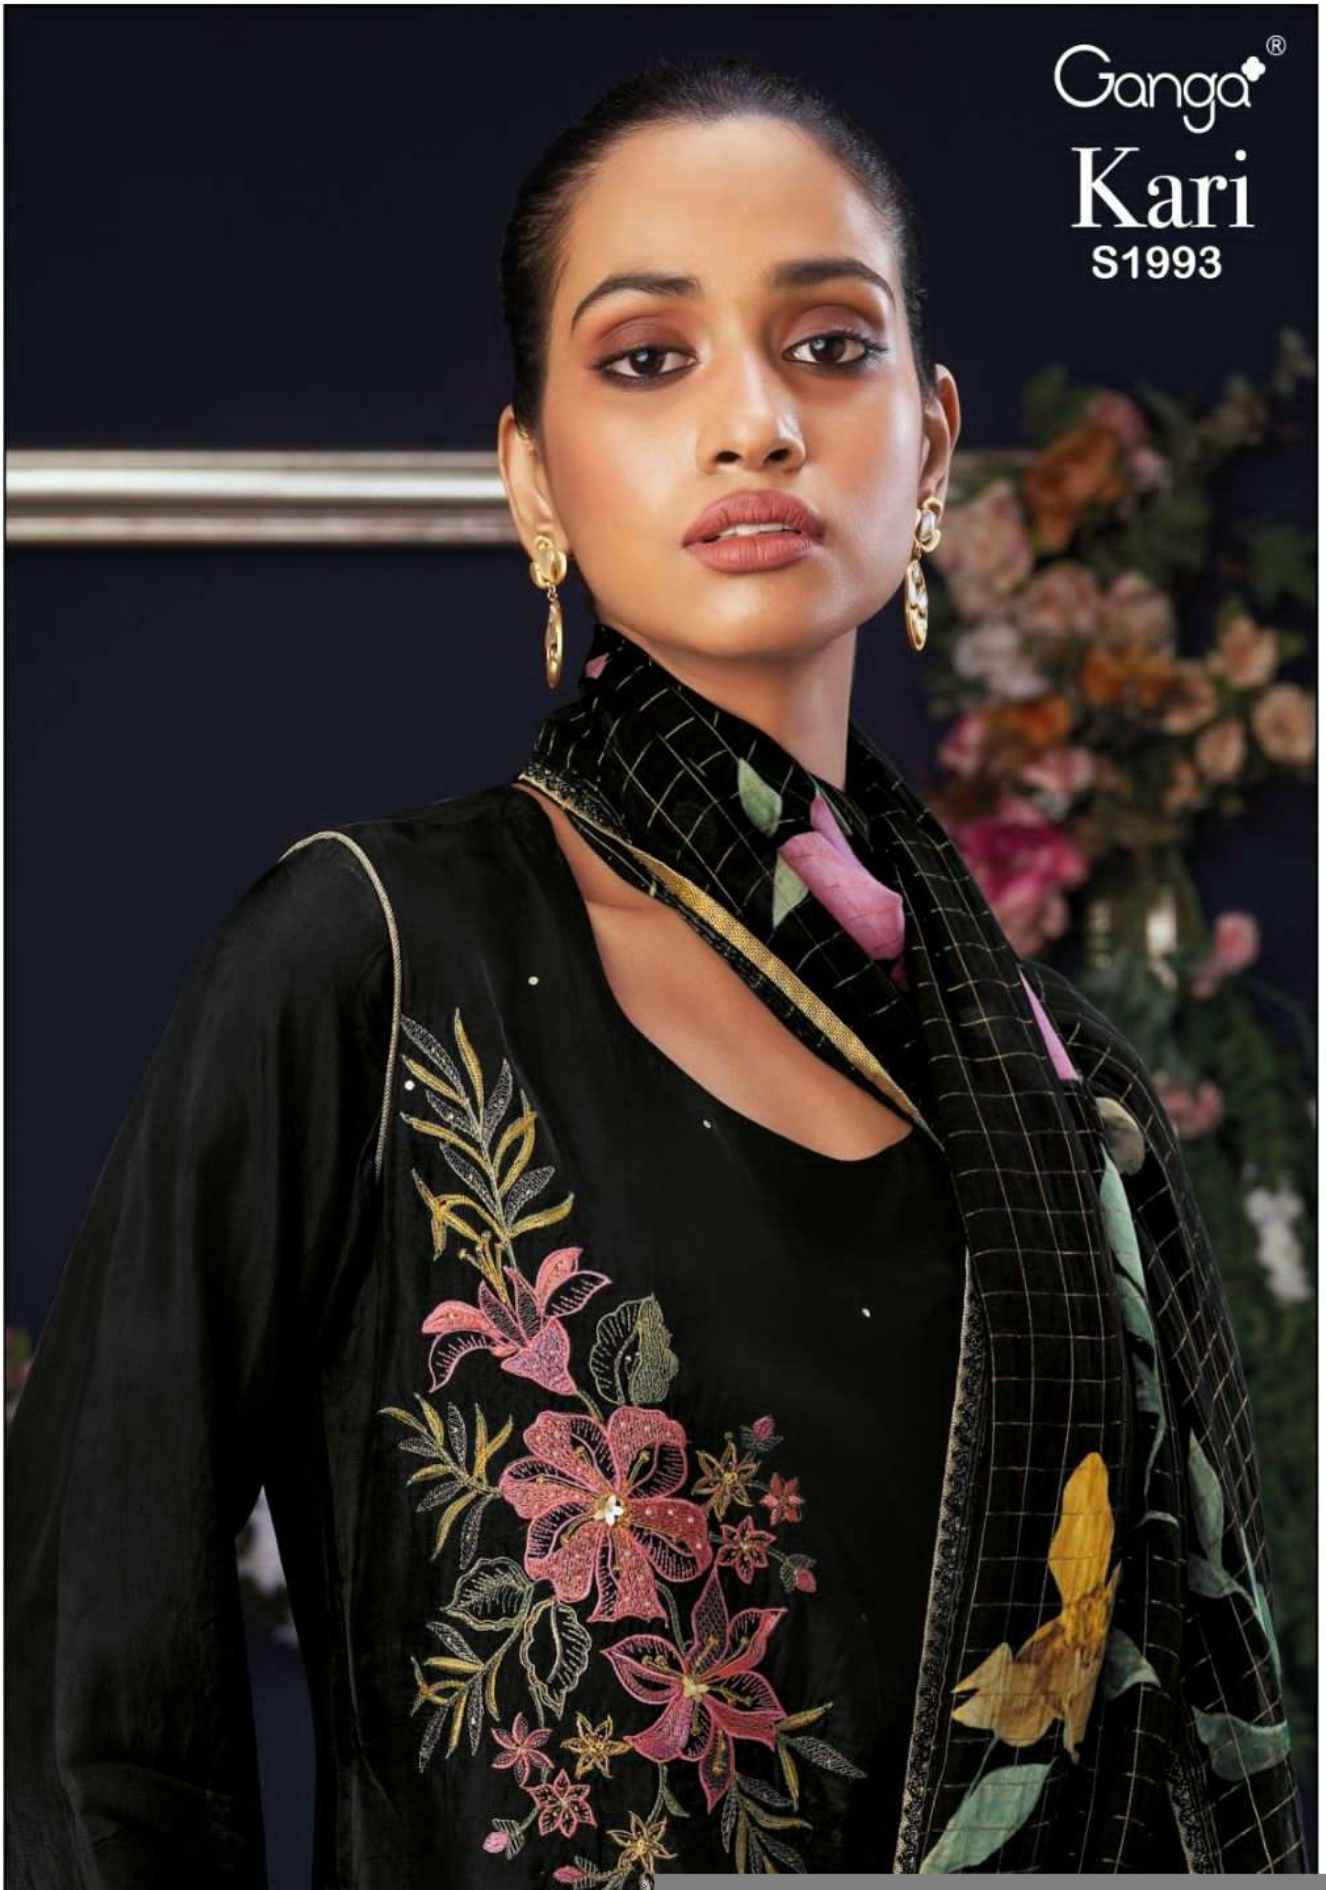

Ganga®
Kari
S1993

PRODUCT NAME	<i>KARI</i>
D.NO.	S1993
DESCRIPTION	<p>TOP PREMIUM BEMBERG HABUTAI SILK WITH GOLD PRINTED & EMBROIDERY AND HAND WORK WITH JARI LACE ON DAMAN</p> <p>BOTTOM PREMIUM COTTON SILK SOLID COLOUR</p> <p>DUPATTA FINEST BEMBERG LAWN JACQUARD PRINTED WITH FOUR SIDE JARI LACE</p>
HSN CODE	540834
WHOLESALE PRICE	2465/- EACH+GST(EXTRA)