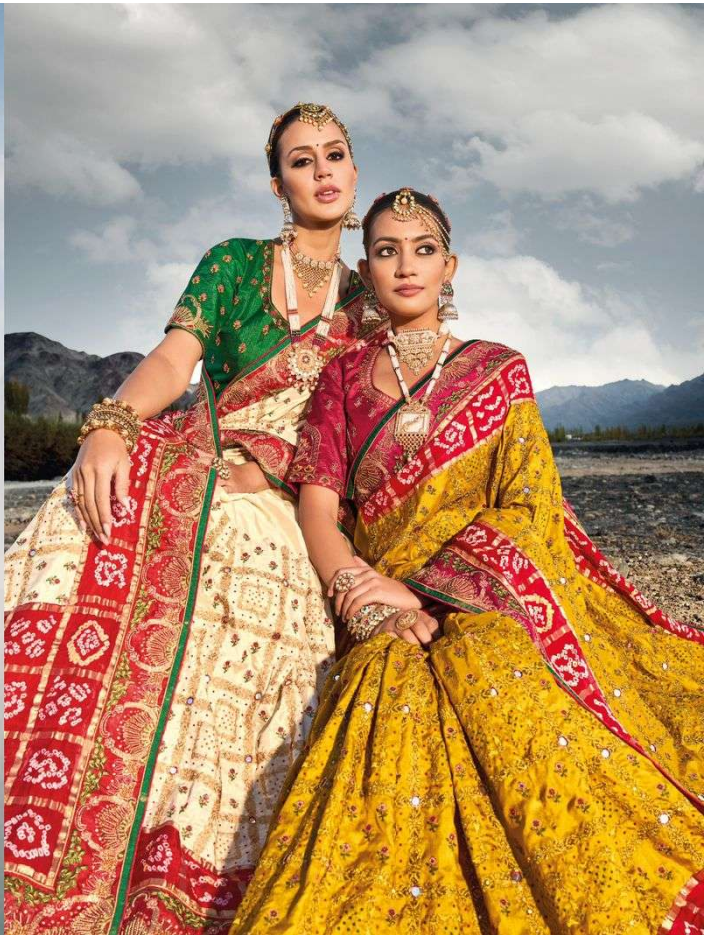

an expression of woman™

M. N. Sarees

Maganlal Nathubhai & sons

fashion is in the sky, in the street **GLAMOUR** *Elegance*

M N Dames

THIS PRETTY *Sling*

Real beauty to be try to oneself exclusive

कच्छी बंधेज

D.NO.	DESCRIPTION	BLOUSE	M.N.
7301	MAROON PURE GAJJI BANDHEJ SATTIN	REAL SILK	7250
7302	CREAM PURE GAJJI BANDHEJ SATTIN	ITALIAN SILK	8250
7303	ROYAL BLUE PURE GAJJI BANDHEJ SATTIN	REAL SILK	7250
7304	MUSTARD PURE GAJJI BANDHEJ SATTIN	RUSSIAN SILK	8250