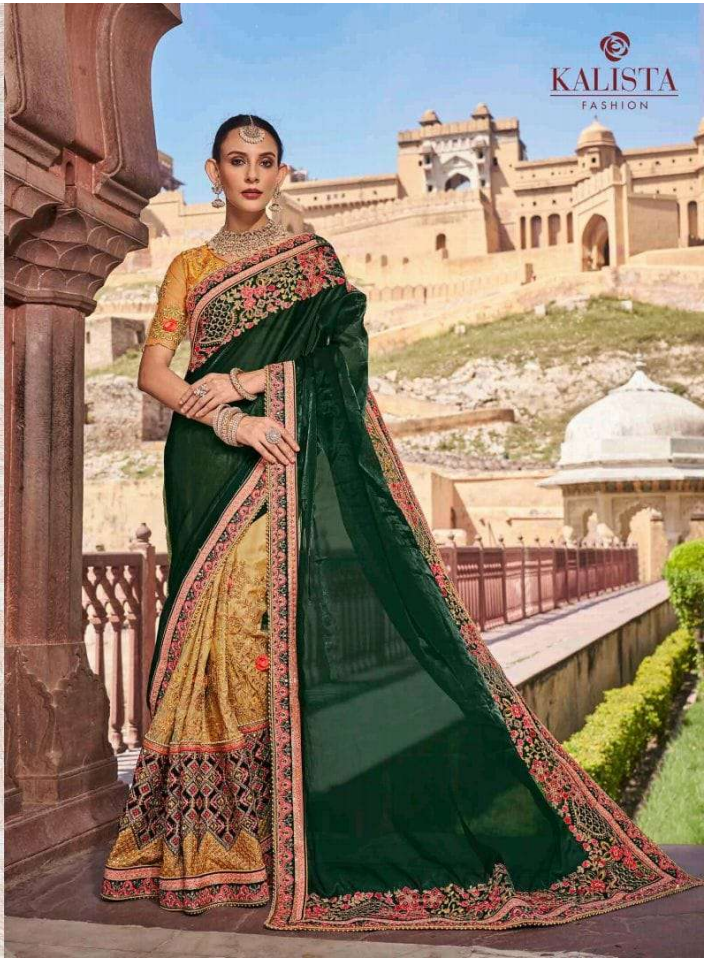

KHWAAB
WEDDING COLLECTION VOL-22

KALISTA
FASHION

KHWAAB

WEDDING COLLECTION VOL-22

KALISTA
FASHION

7031

7032

7033

7034

7035

7036

Sometimes you don't have to try too
hard to look different.

7031

7034

Elegance & sophistication create a charming symphony.

KALISTA FASHION

KHAWAAB VOL-22

EXCLUSIVE DESIGNER WEAR SAREES FOR THE NEW FESTIVE SEASON

SR.NO.	D.NO.	RATE
1	7031	2895/-
2	7032	3095/-
3	7033	3095/-
4	7034	2995/-
5	7035	3095/-
6	7036	3095/-

KHWAAB
WEDDING COLLECTION VOL-22

KALISTA
FASHION

KALISTA
FASHION

7032

Elegant, Bold, Gutsy & Multi-Colored.
There is Nothing Whimsical About this Season's Blossoms

Dictate your style statement with the season's latest trends.

KALISTA
FASHION
7036