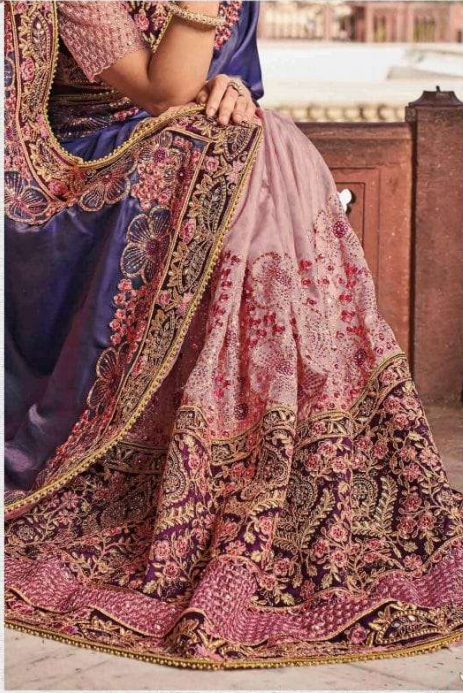

Sometimes you don't have to try too
hard to look different.