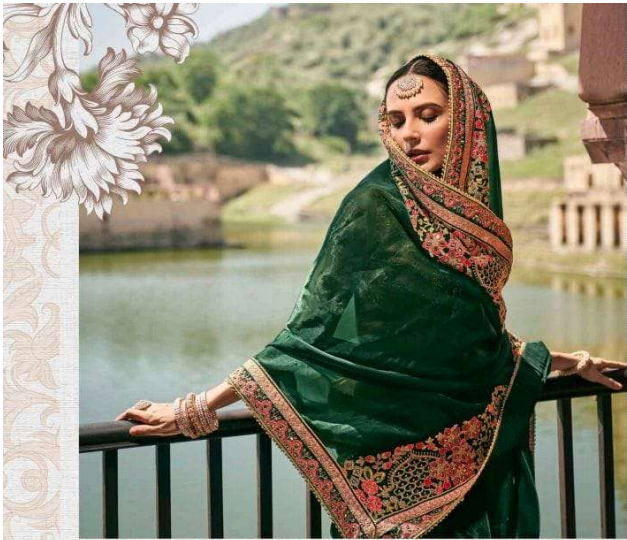

7035

7036

Sometimes you don't have to try too
hard to look different.

7031

7034

Elegance & sophistication create a charming symphony.

KALISTA
FASHION

KALISTA FASHION

KHAWAAB VOL-22

EXCLUSIVE DESIGNER WEAR SAREES FOR THE NEW FESTIVE SEASON

SR.NO.	D.NO.	RATE
1	7031	2895/-
2	7032	3095/-
3	7033	3095/-
4	7034	2995/-
5	7035	3095/-
6	7036	3095/-

KHWAAB
WEDDING COLLECTION VOL-22