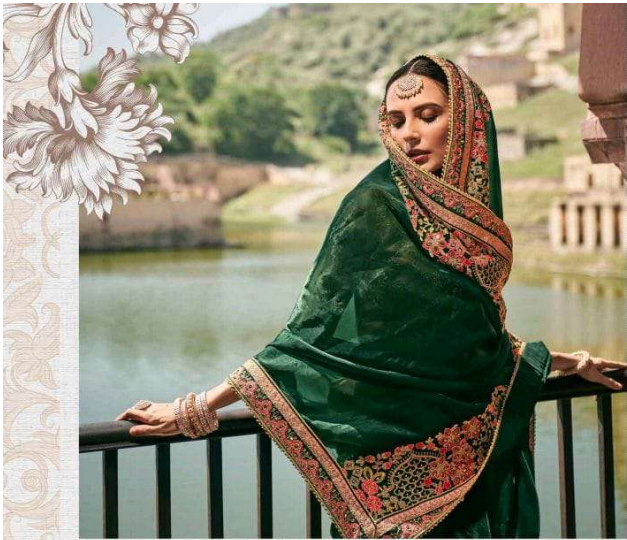

7034

Elegance & sophistication create a charming symphony.