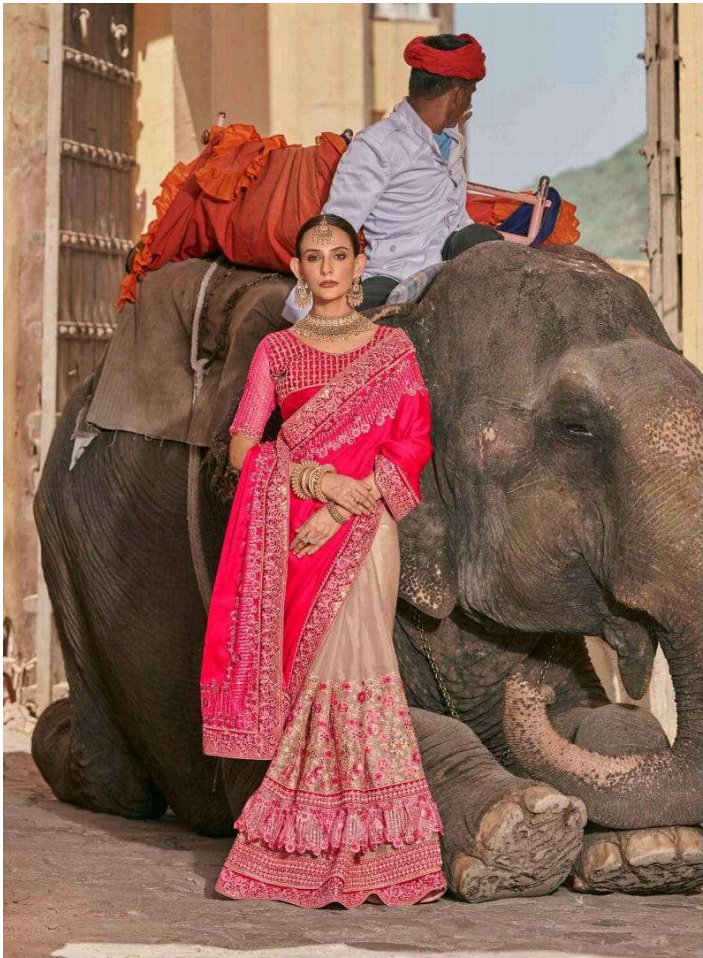

KHAWAAB VOL-22

EXCLUSIVE DESIGNER WEAR SAREES FOR THE NEW FESTIVE SEASON

SR.NO.	D.NO.	RATE
1	7031	2895/-
2	7032	3095/-
3	7033	3095/-
4	7034	2995/-
5	7035	3095/-
6	7036	3095/-

KHWAAB
WEDDING COLLECTION VOL-22

KALISTA
FASHION

KALISTA
FASHION

7032

Elegant, Bold, Gutsy & Multi-Colored.
There is Nothing Whimsical About this Season's Blossoms

Dictate your style statement with the season's latest trends.

KALISTA
FASHION
7036