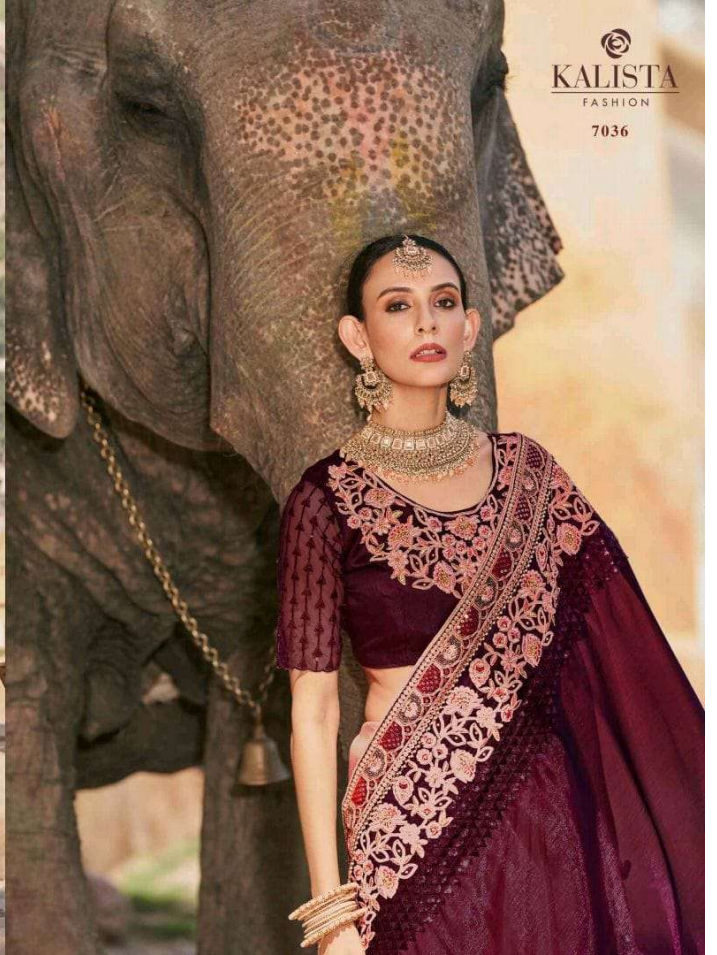

KHAWAAB VOL-22

EXCLUSIVE DESIGNER WEAR SAREES FOR THE NEW FESTIVE SEASON

SR.NO.	D.NO.	RATE
1	7031	2895/-
2	7032	3095/-
3	7033	3095/-
4	7034	2995/-
5	7035	3095/-
6	7036	3095/-

KHWAAB
WEDDING COLLECTION VOL-22

KALISTA
FASHION

KALISTA
FASHION

7032

Elegant, Bold, Gutsy & Multi-Colored.
There is Nothing Whimsical About this Season's Blossoms

Dictate your style statement with the season's latest trends.

KALISTA
FASHION
7036