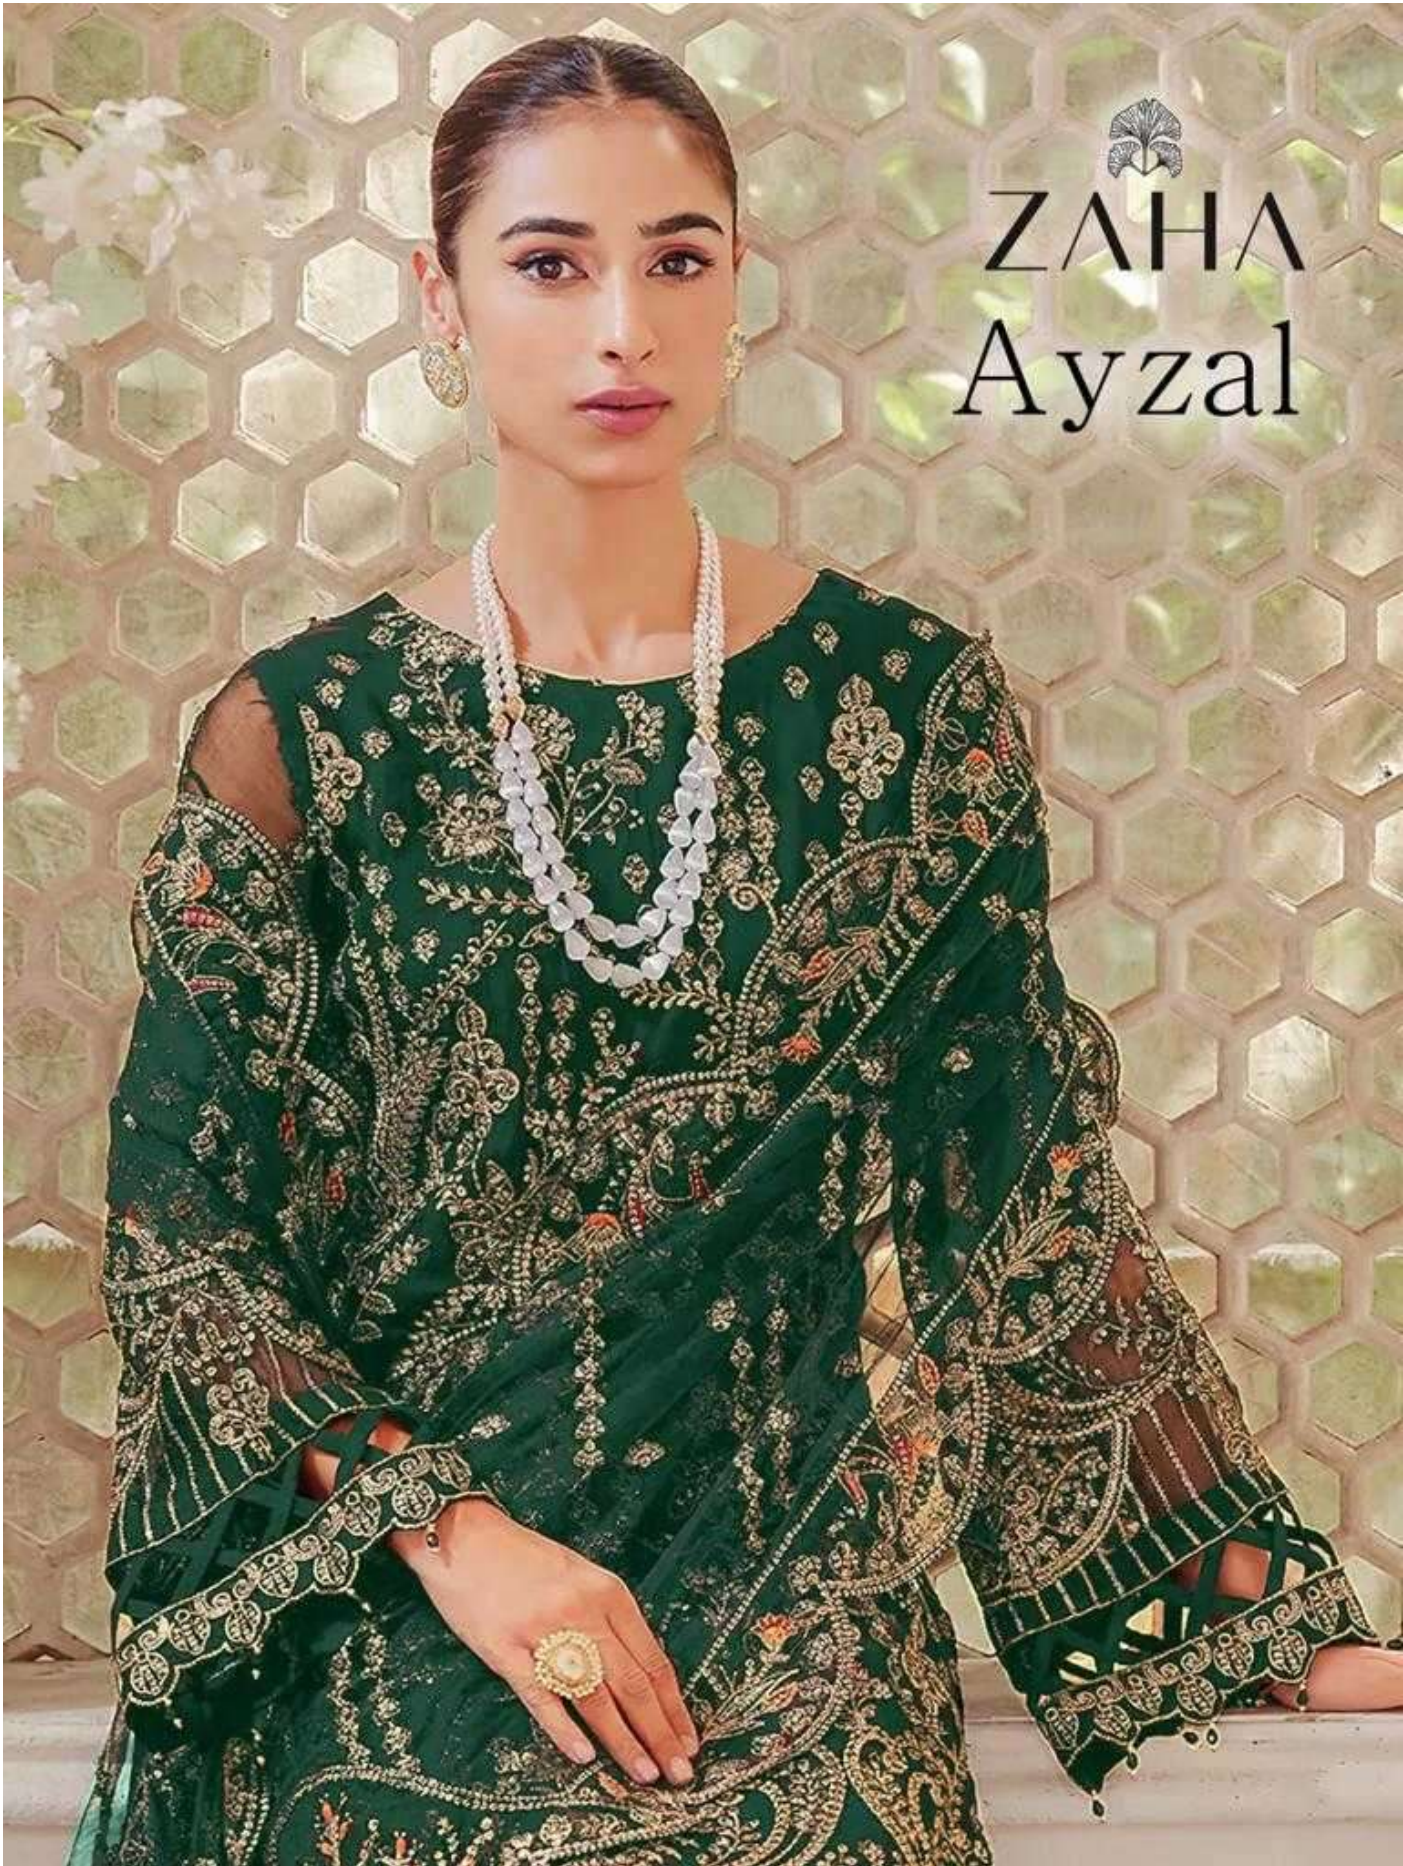

ZAHA
Ayzal

ZAHA
Ayzal

Ayzal

ZAHA

D.No.10221-B

TOP Faux Georgette with Embroidery

BOTTOM-INNER Dull santoon

DUPATTA Nazmin with Embroidery

Ayzal

ZAHA

D.No.10221-A

TOP

Faux Georgette
with Embroidery

BOTTOM-INNER Dull santoon

DUPATTA

Nazmin with
Embroidery

Ayzal

ZAHA

D.No.10221-C

TOP Faux Georgette
with Embroidery

BOTTOM-INNER Dull santoon

DUPATTA Nazmin with
Embroidery

Ayzal

ZAHA