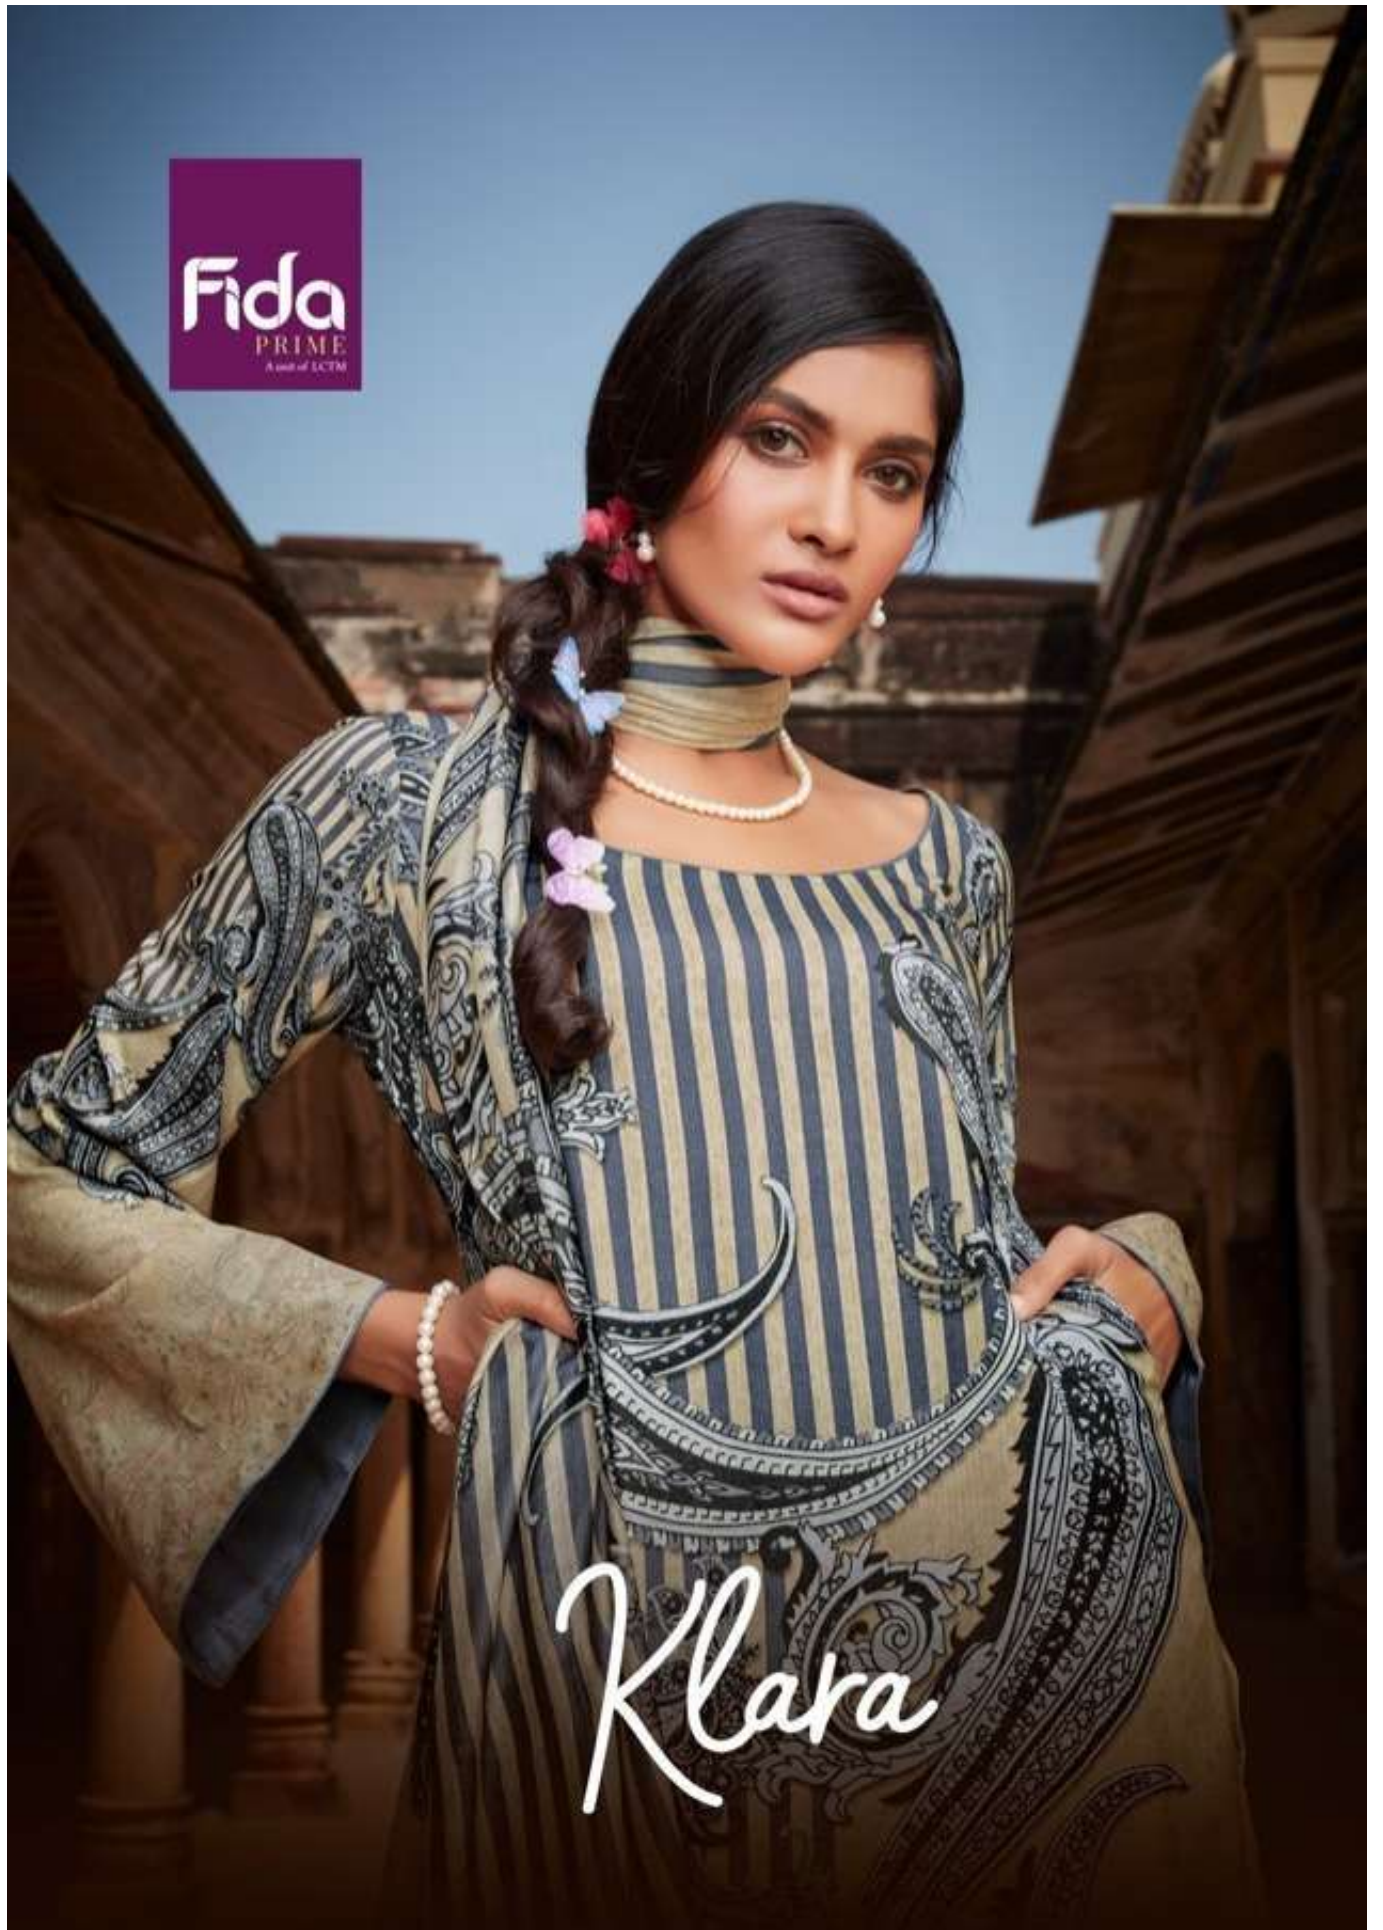

Fida  
PRIME  
A unit of LCTM

Klara

Fida  
PRIME  
A unit of LCTM

Klara

"our style show our fashion club"

1003

Fida  
PRIME  
SINCE 1998

"dressing is a way of life"

1005

Fida  
PRINT

"most glamorous queen"

1004

Fida  
PRIME  
FASHION

"how beautiful is that"

1006  
~~~~~

Fida  
PRIME  
Since 1978

1001

The face of tomorrow